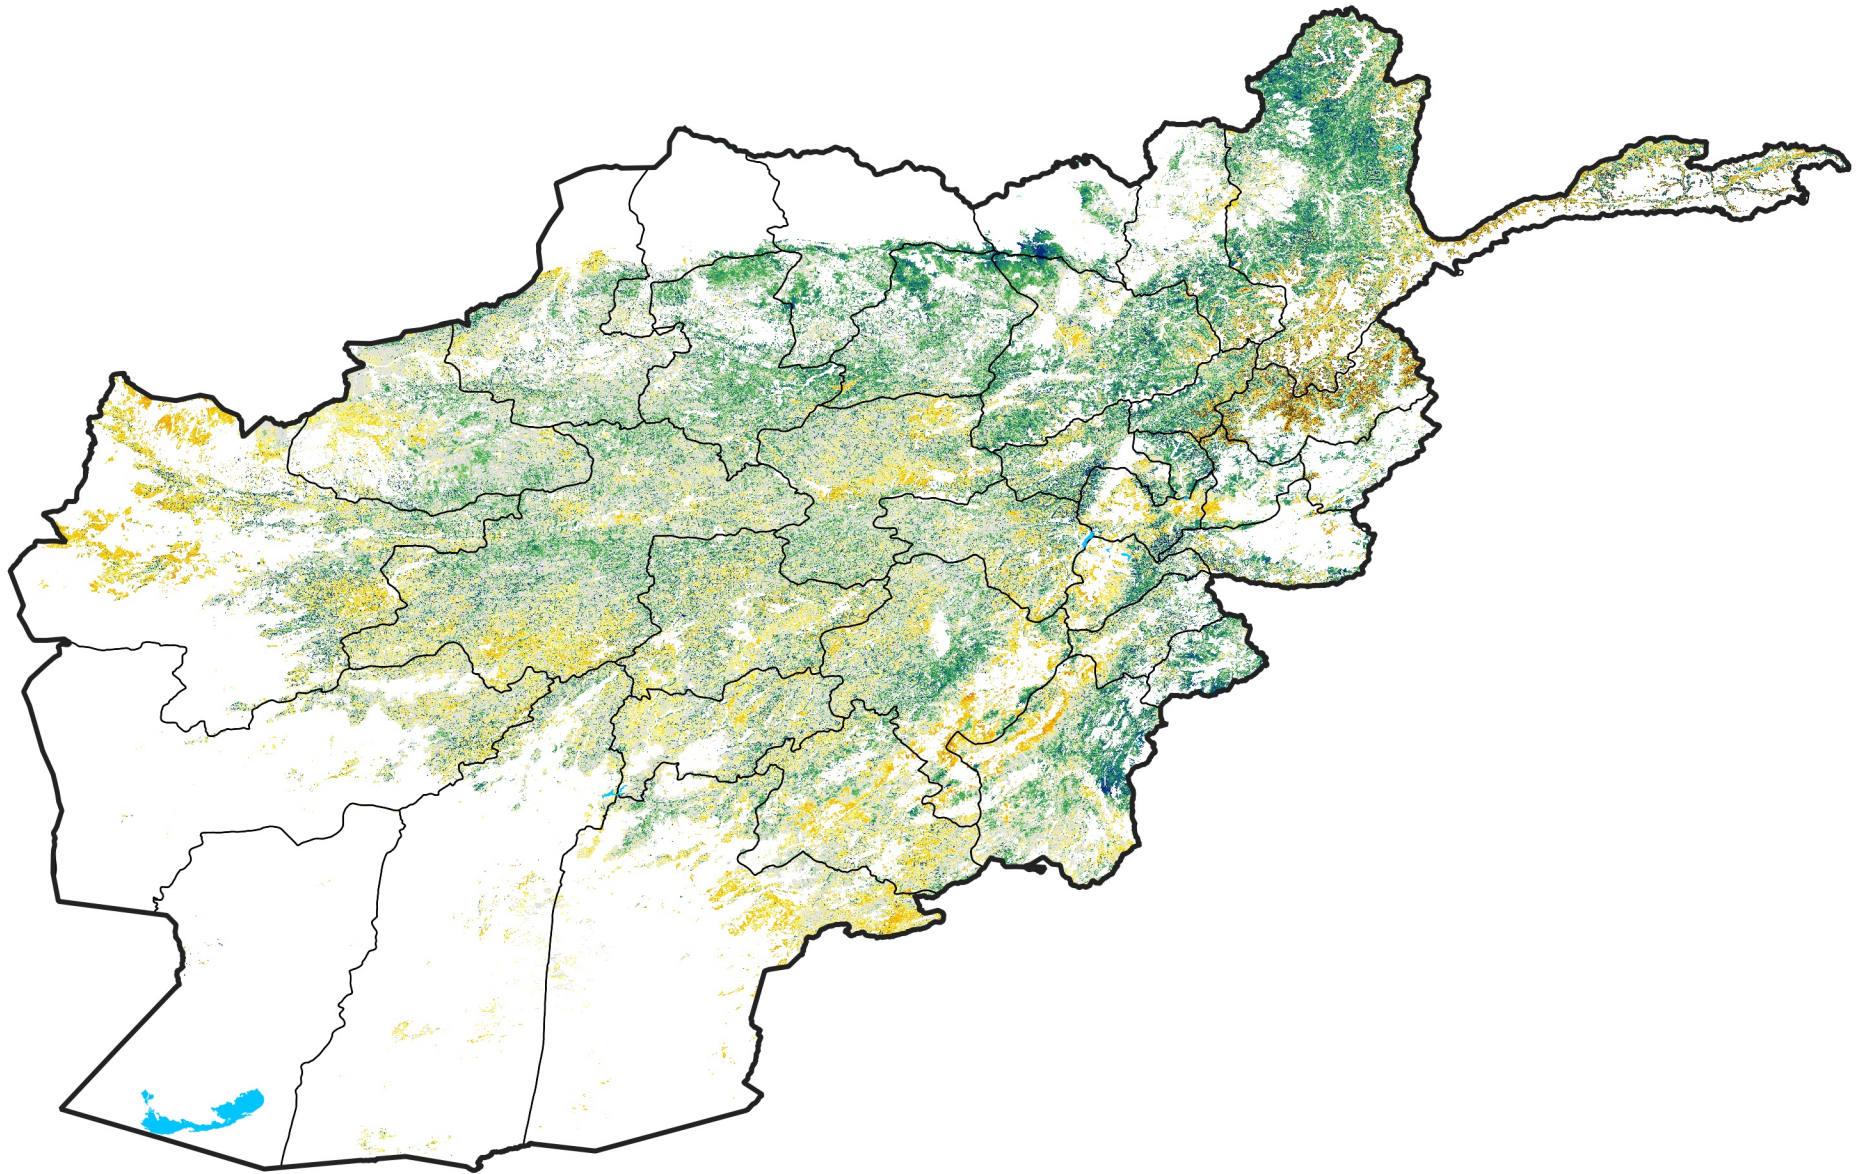

Afghanistan Rangeland Agricultural Areas

Percent of Mean NDVI

2012 / mean (2003 - 2022)

Period 29 / October 11 - 20, 2012

Percent of Normal