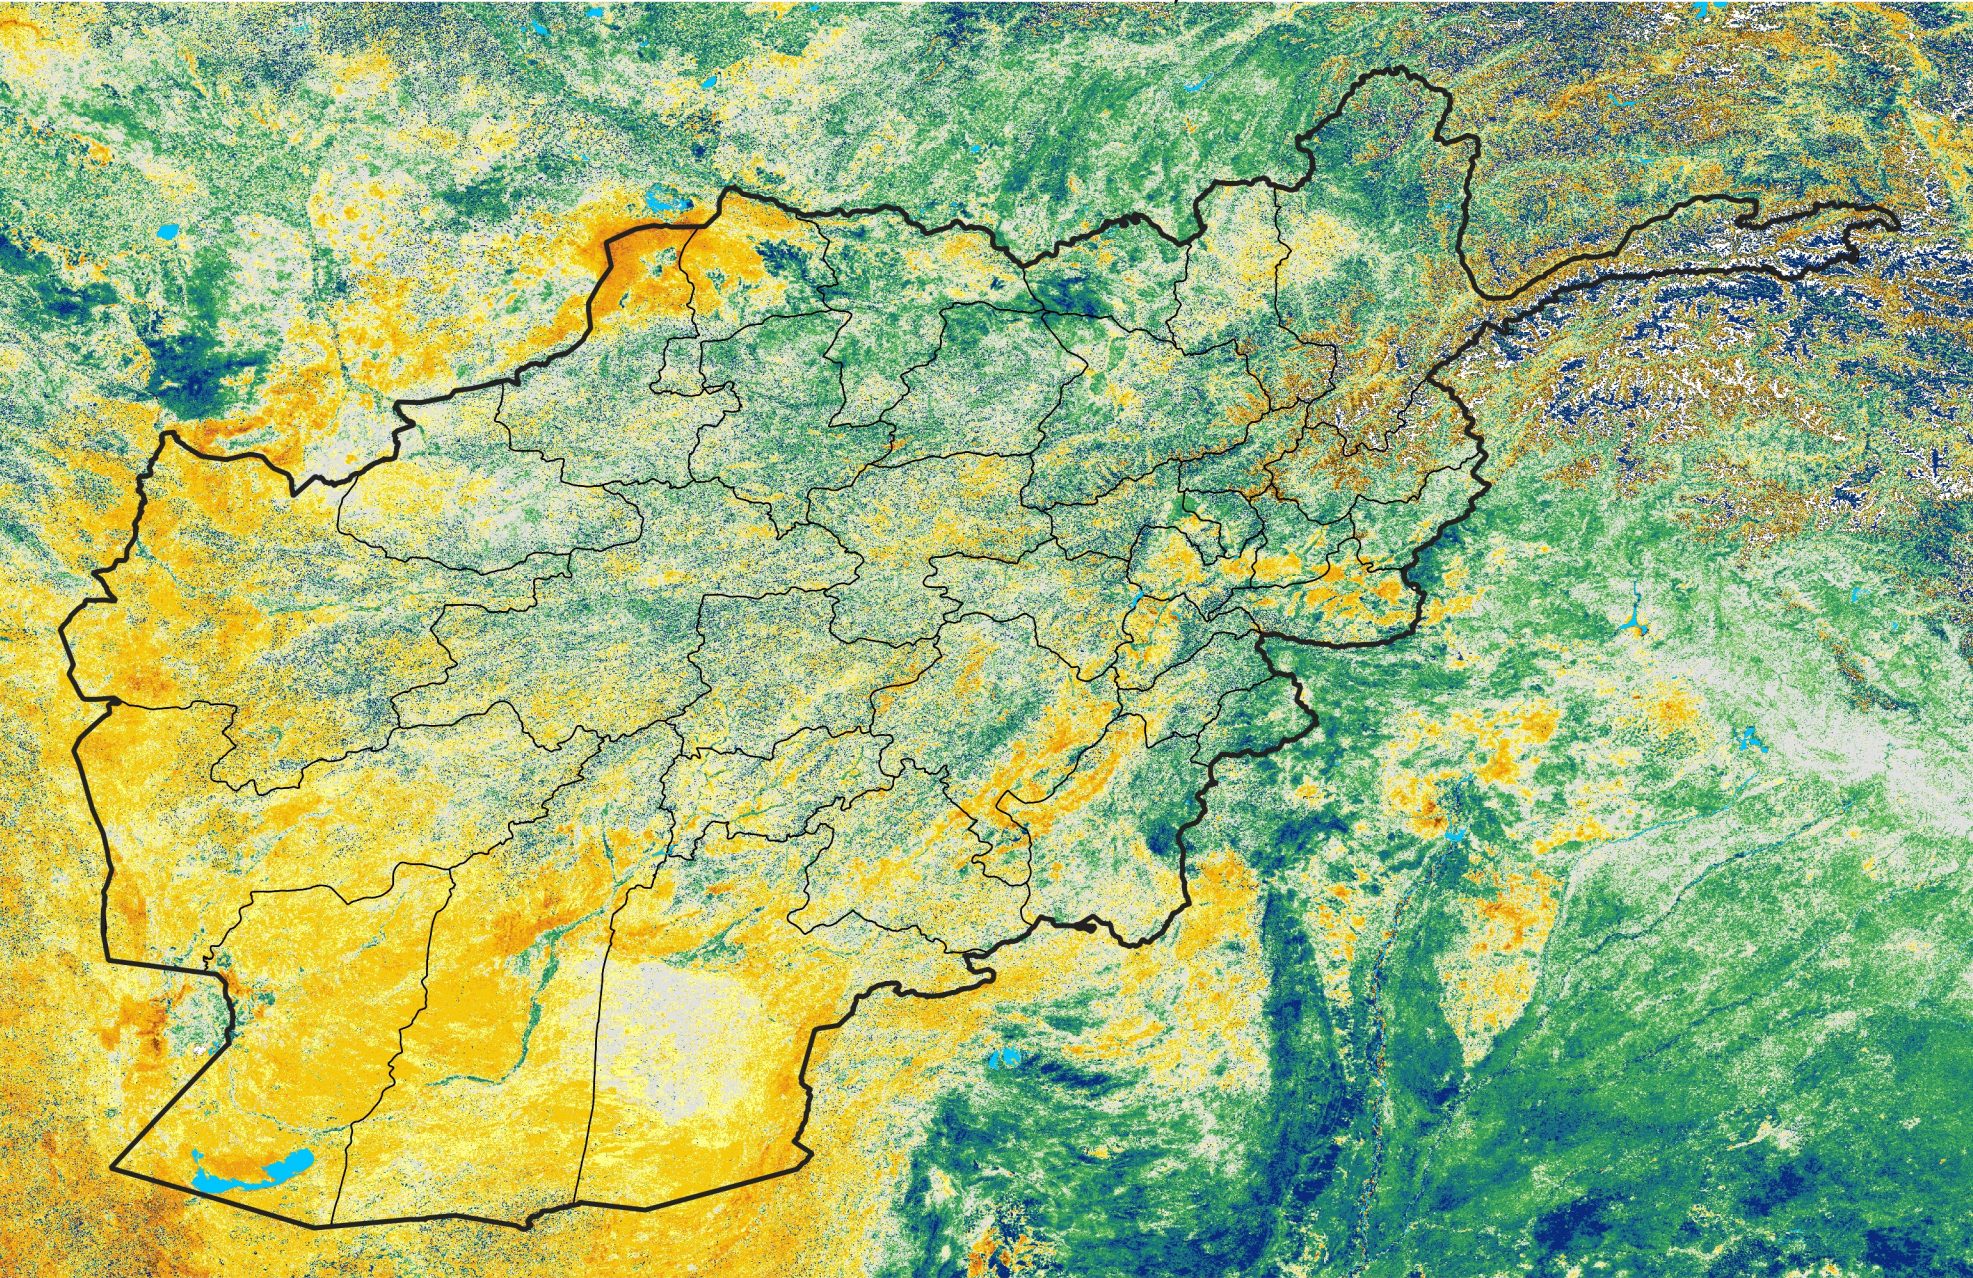

Afghanistan

Percent of Mean NDVI

2012 / mean (2003 - 2022)

Period 30 / October 21 - 31, 2012

Percent of Normal