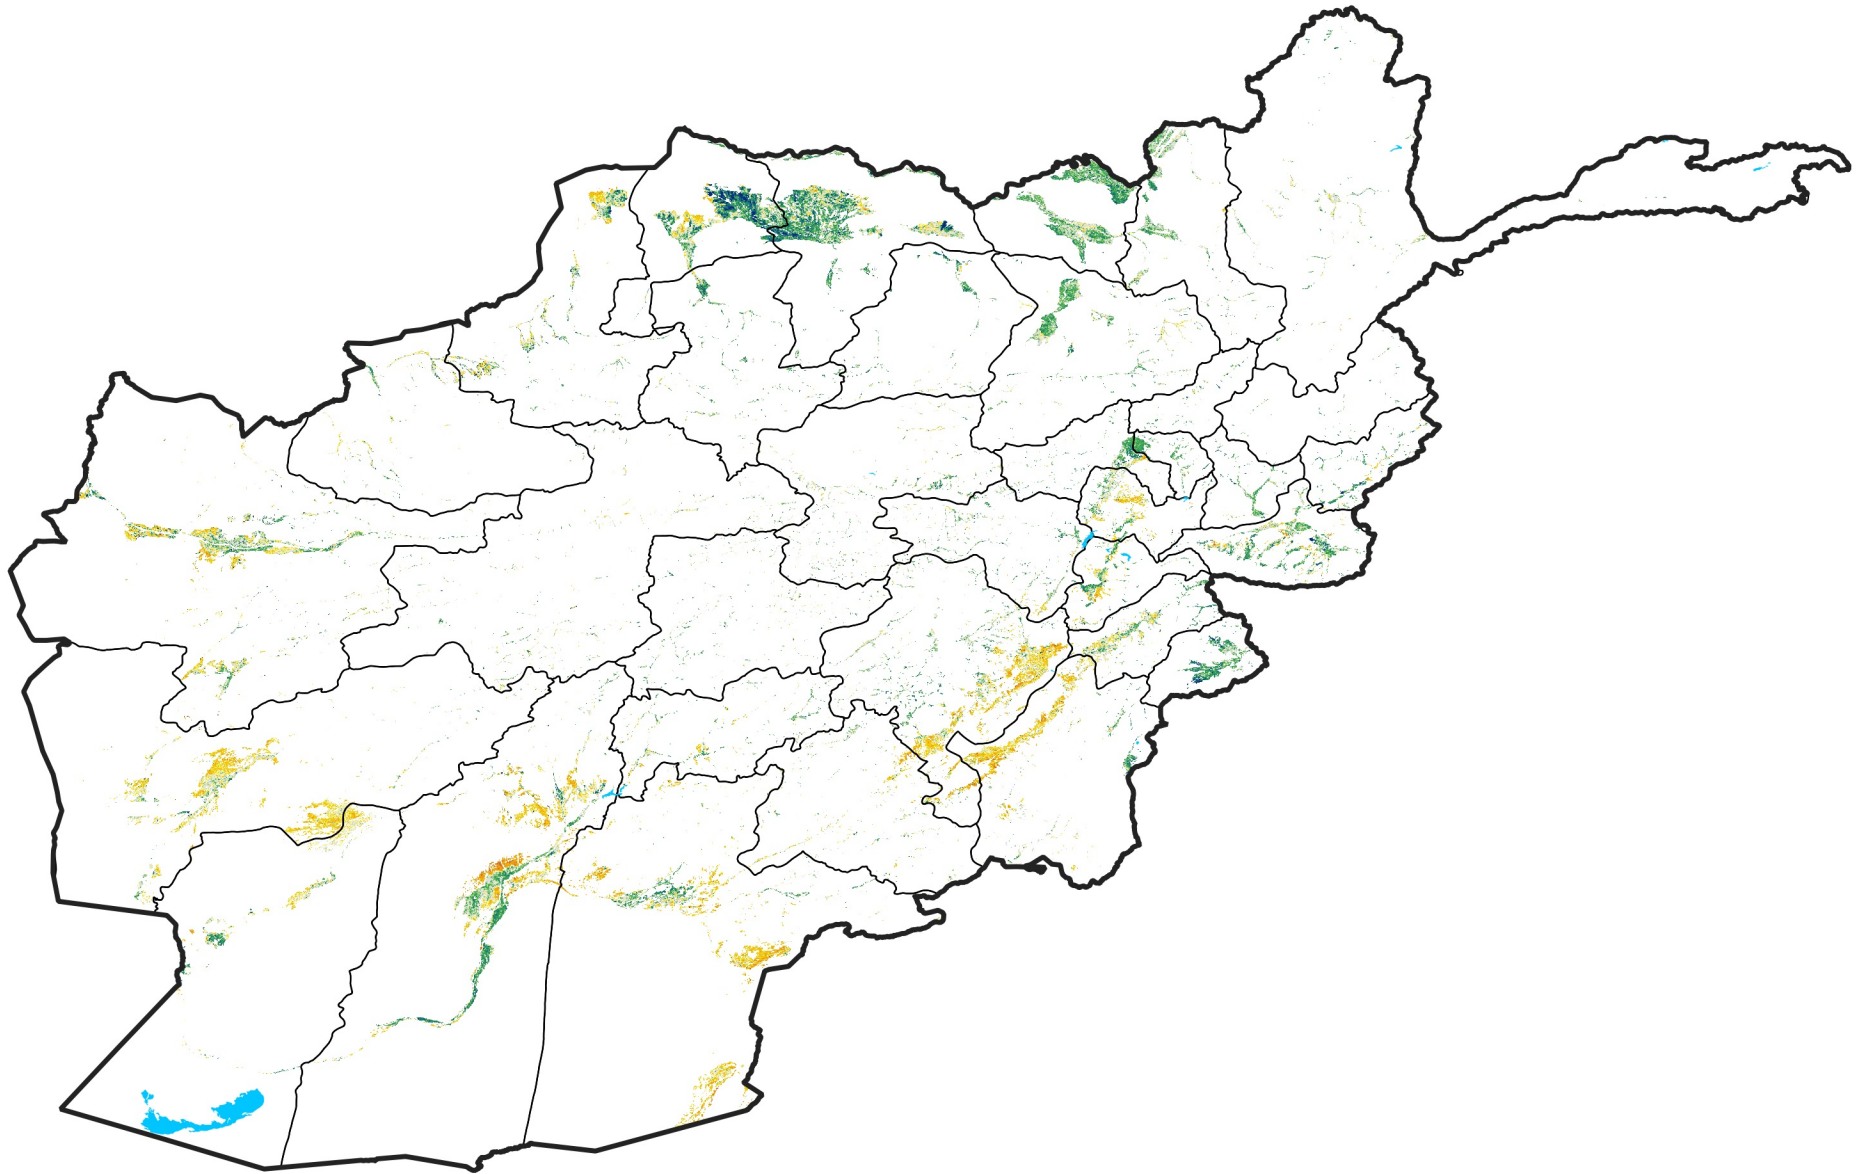

Afghanistan Irrigated Agricultural Areas

Percent of Mean NDVI

2012 / mean (2003 - 2022)

Period 30 / October 21 - 31, 2012

Percent of Normal