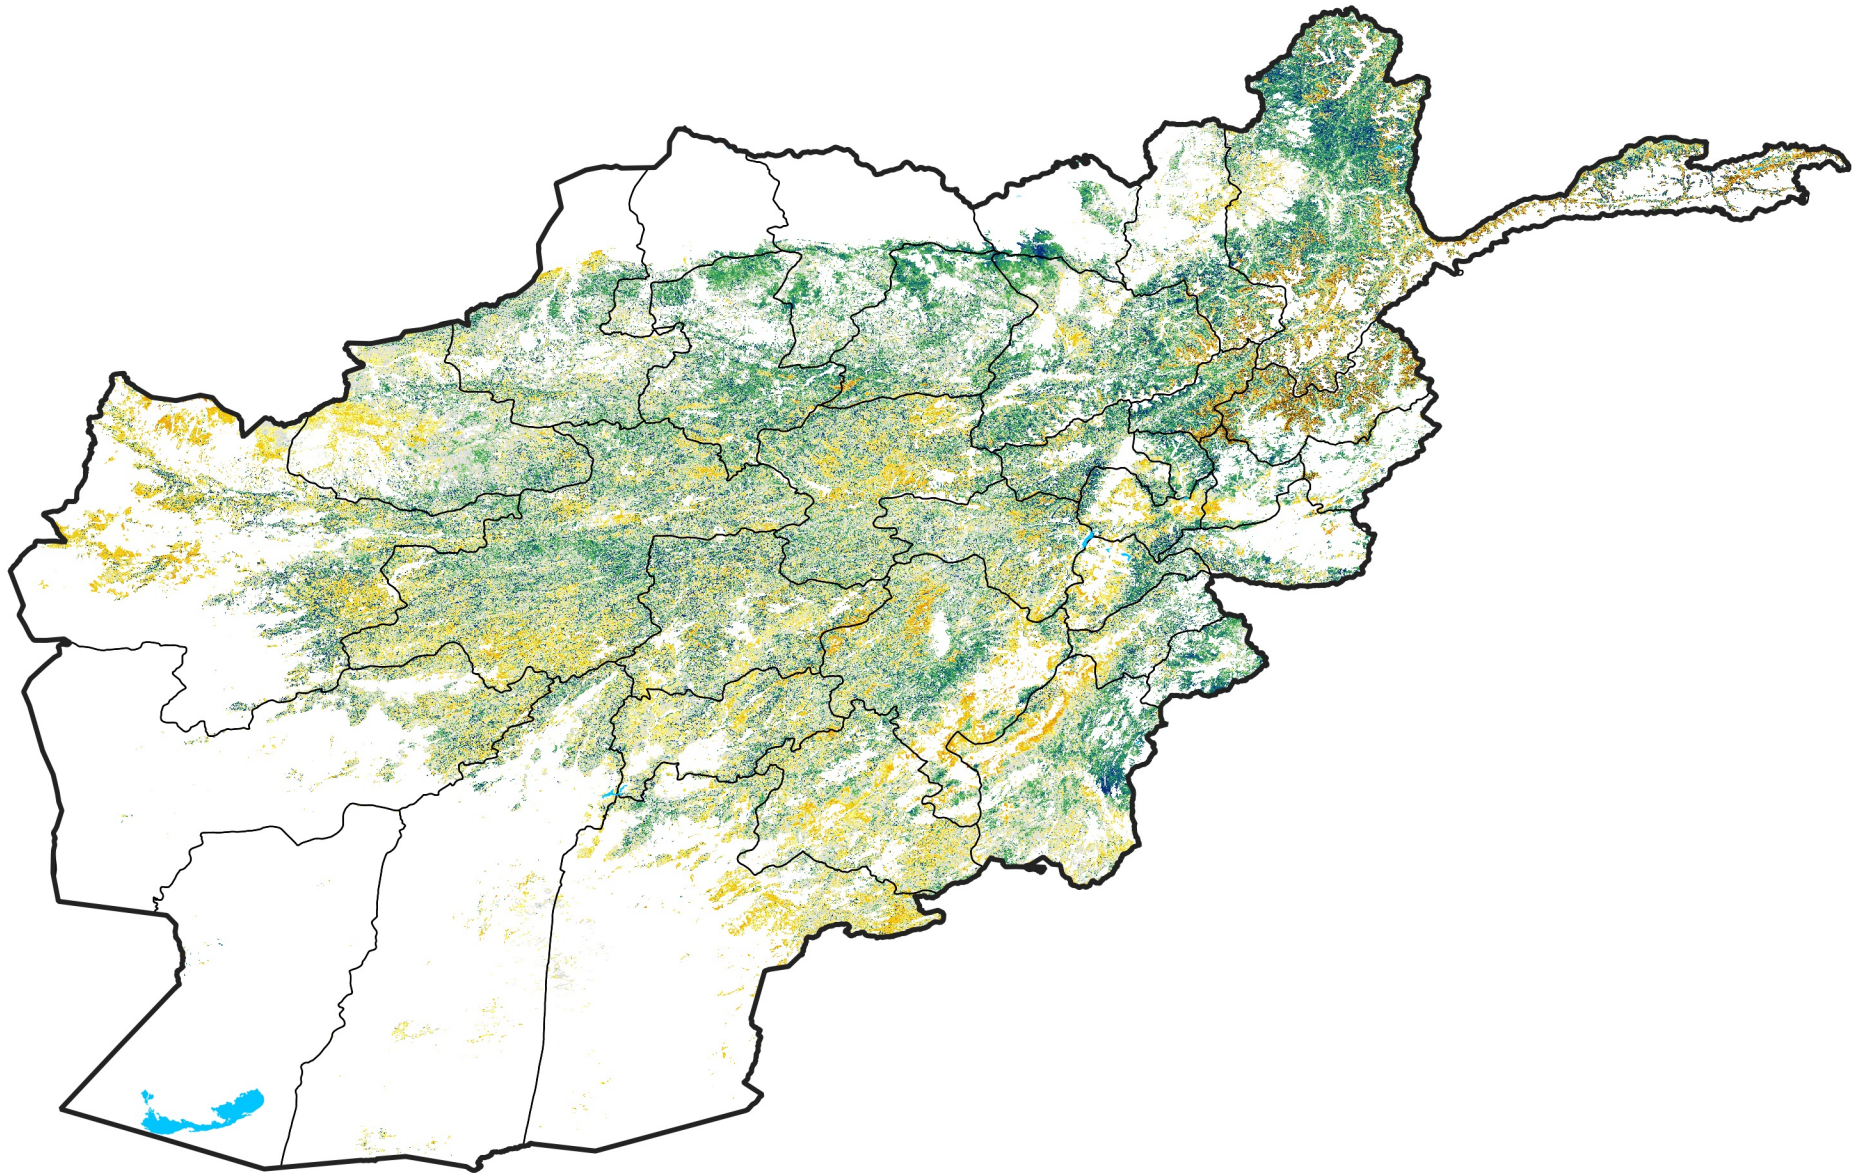

Afghanistan Rangeland Agricultural Areas

Percent of Mean NDVI

2012 / mean (2003 - 2022)

Period 30 / October 21 - 31, 2012

Percent of Normal