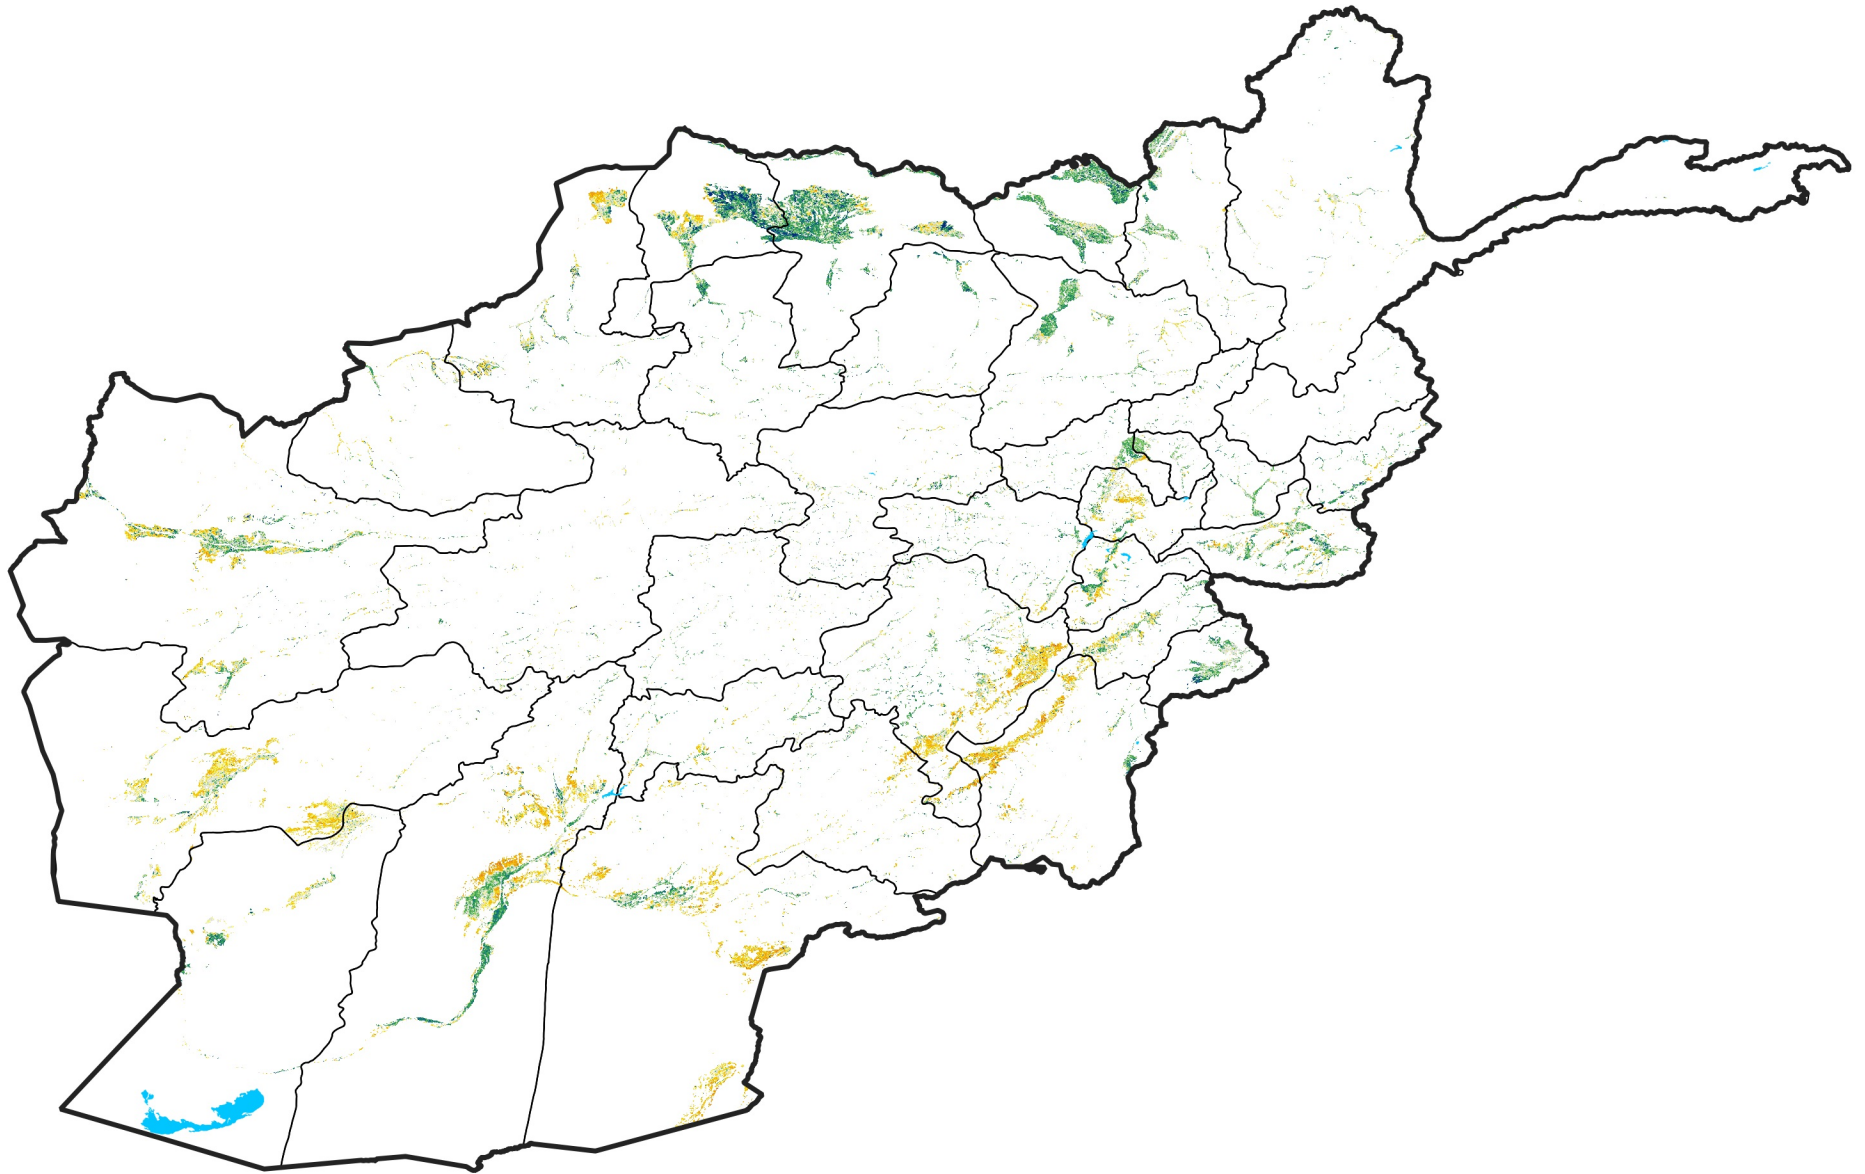

Afghanistan Irrigated Agricultural Areas

Percent of Mean NDVI

2012 / mean (2003 - 2022)

Period 31 / November 01 - 10, 2012

Percent of Normal