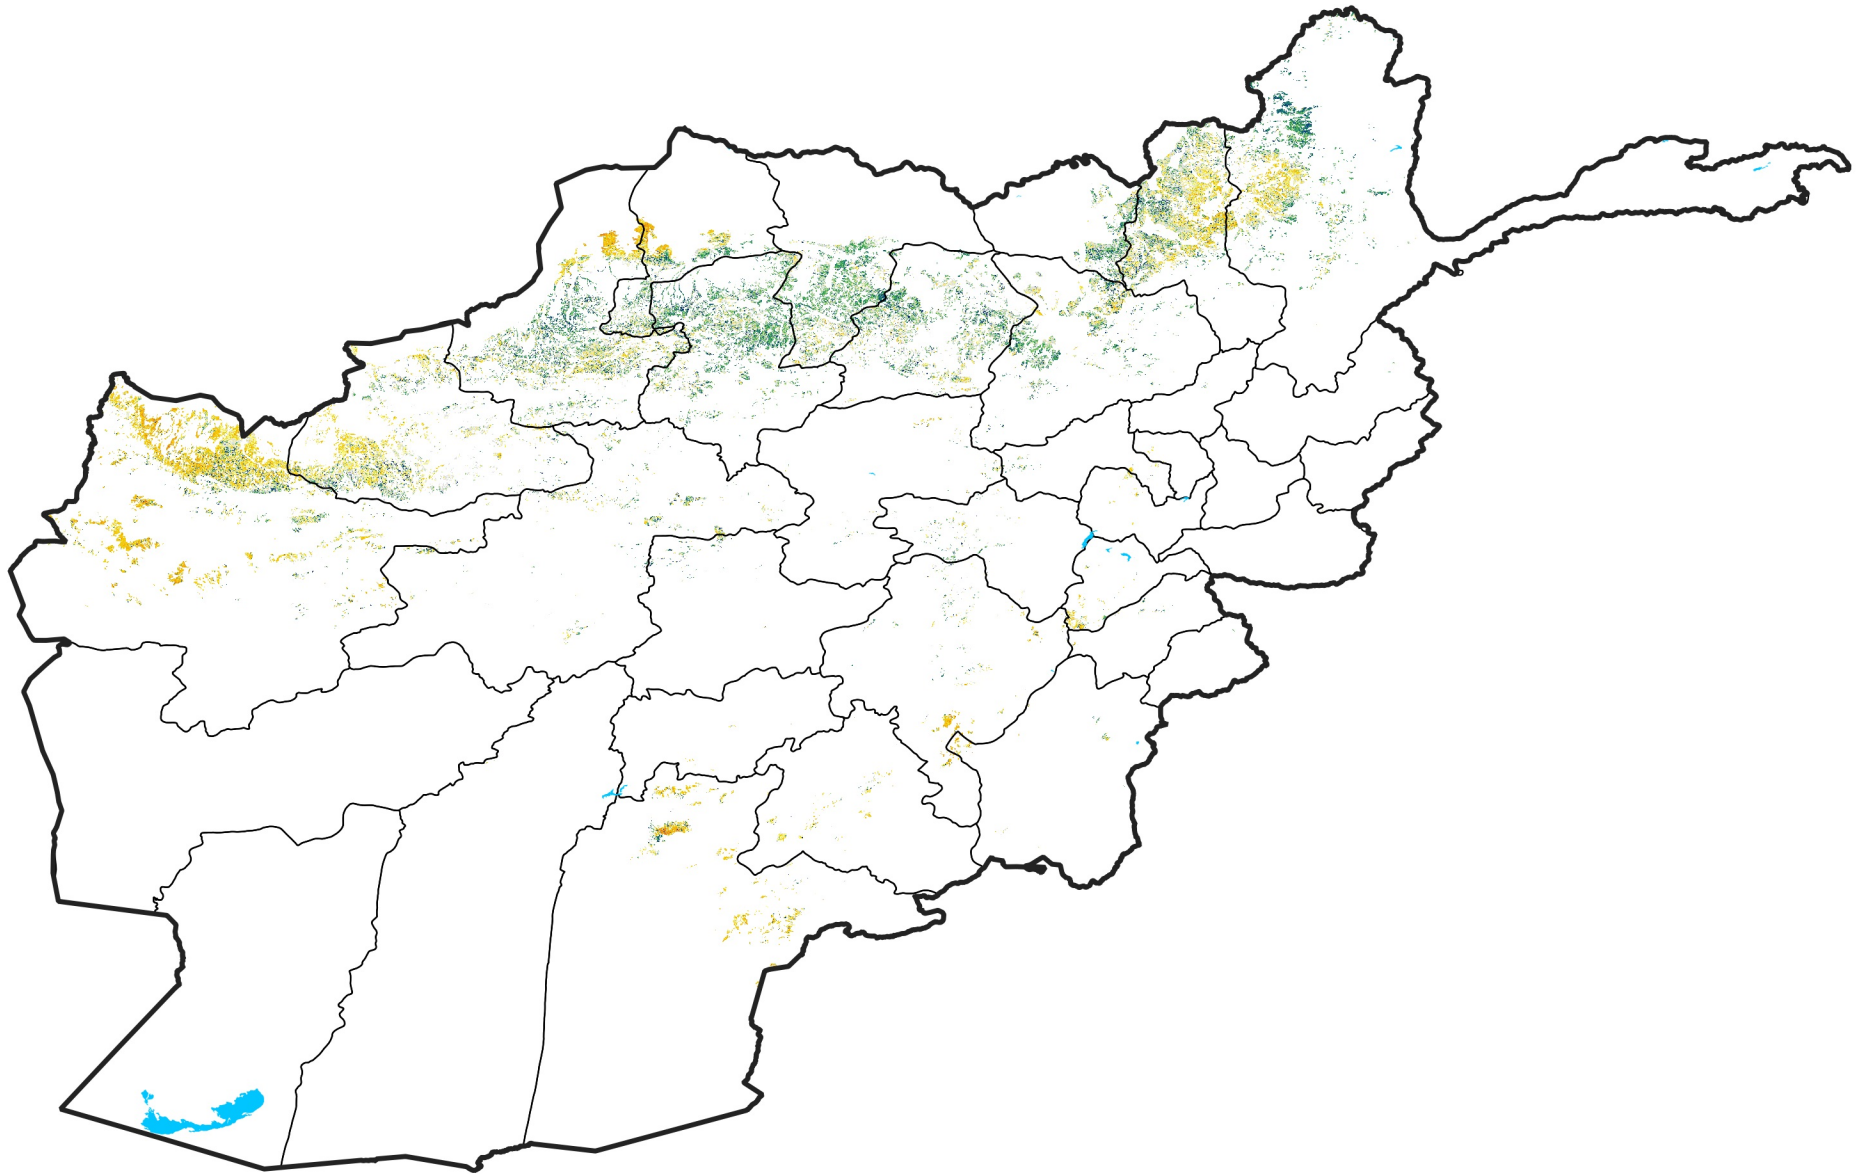

Afghanistan Rainfed Agricultural Areas

Percent of Mean NDVI

2012 / mean (2003 - 2022)

Period 31 / November 01 - 10, 2012

Percent of Normal