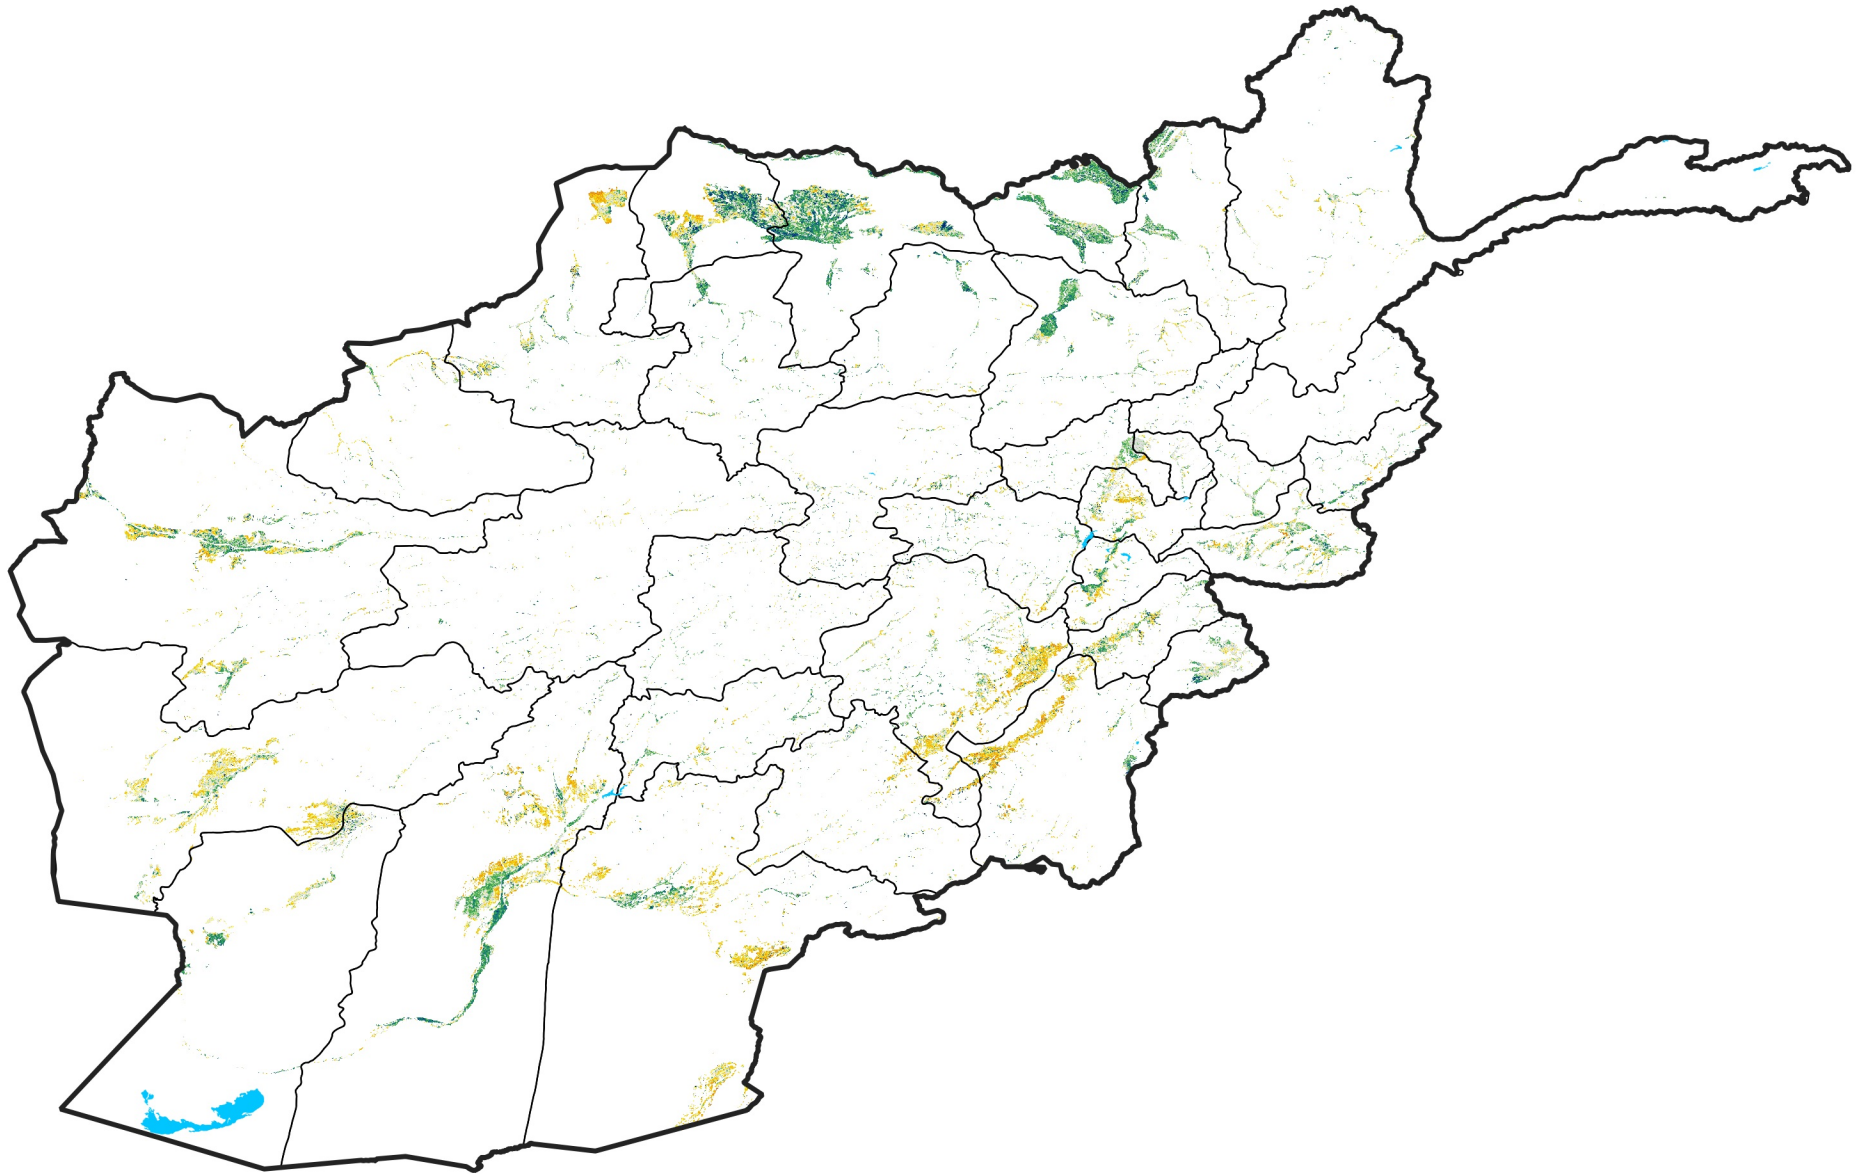

Afghanistan Irrigated Agricultural Areas

Percent of Mean NDVI

2012 / mean (2003 - 2022)

Period 32 / November 11 - 20, 2012

Percent of Normal