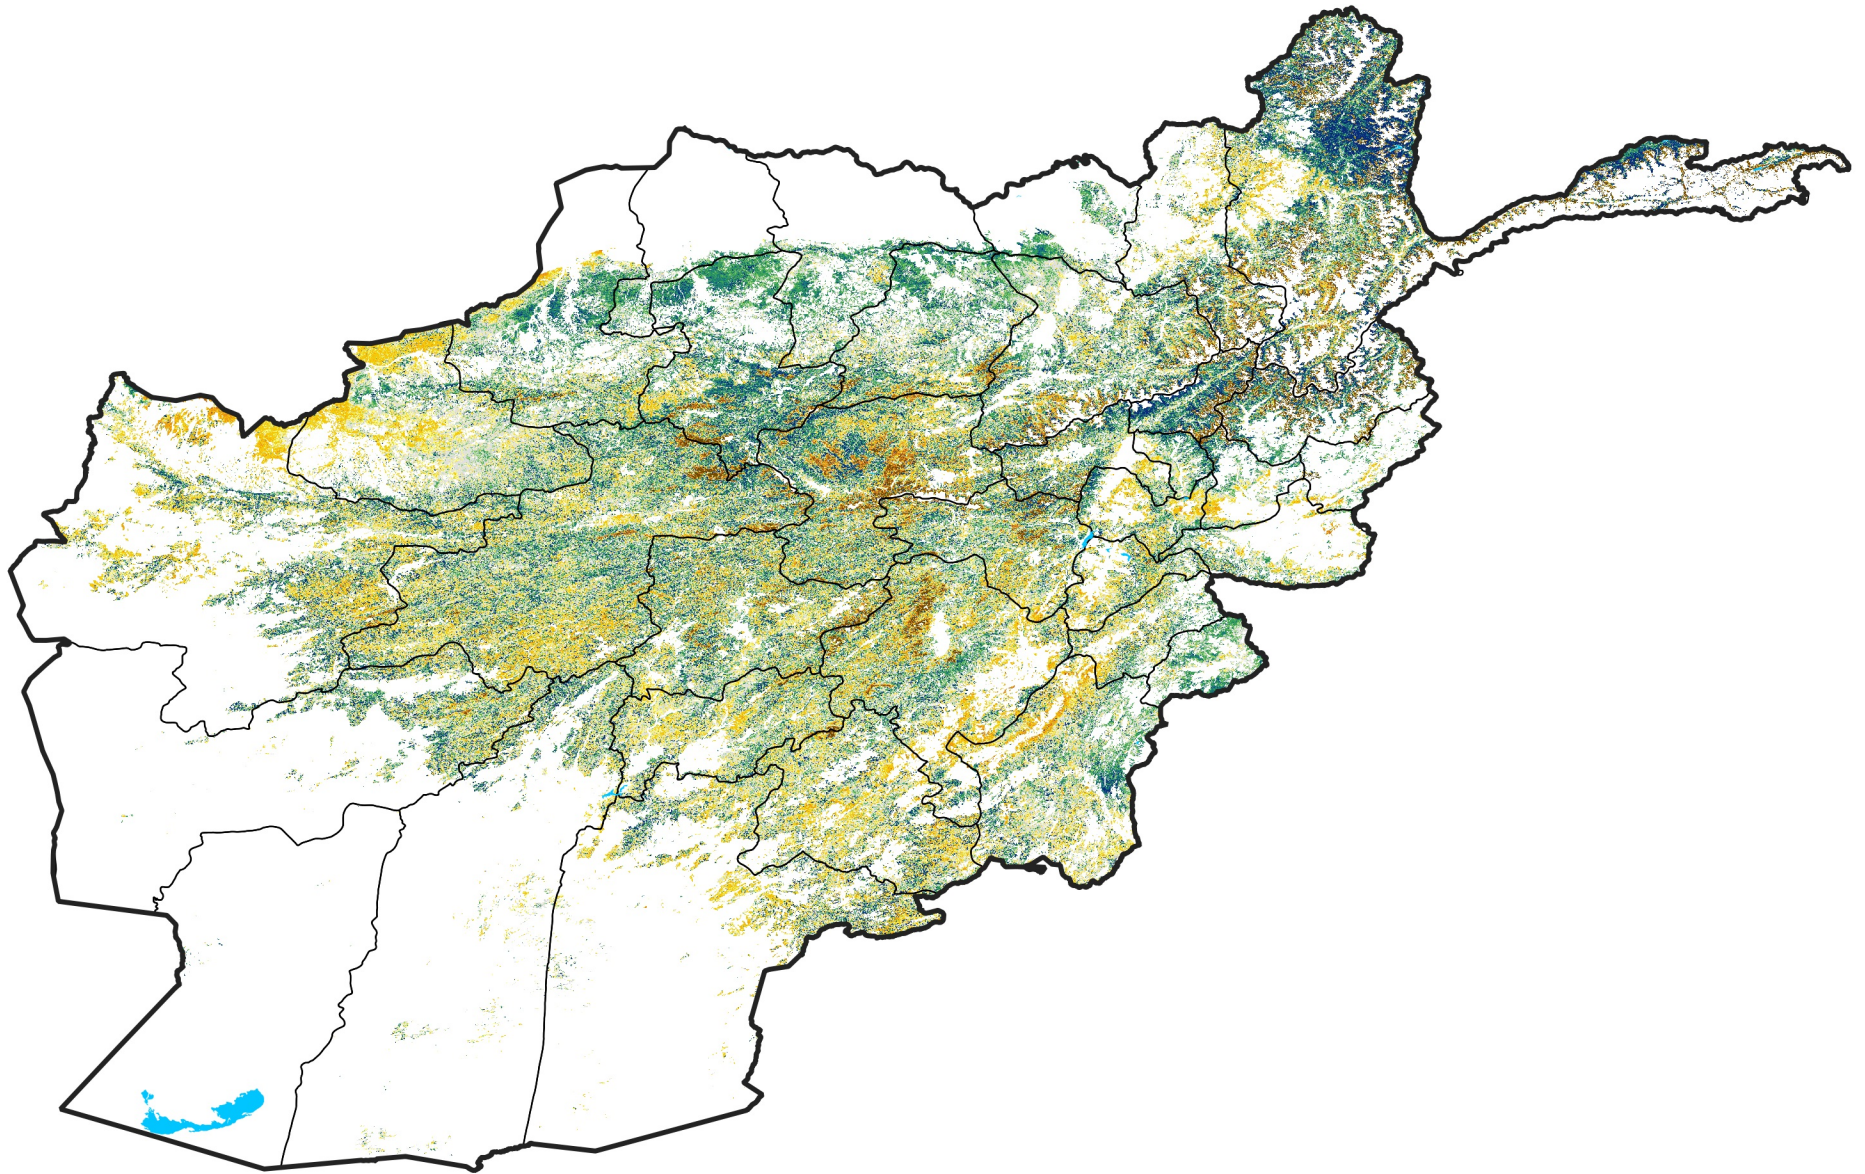

Afghanistan Rangeland Agricultural Areas

Percent of Mean NDVI

2012 / mean (2003 - 2022)

Period 32 / November 11 - 20, 2012

Percent of Normal