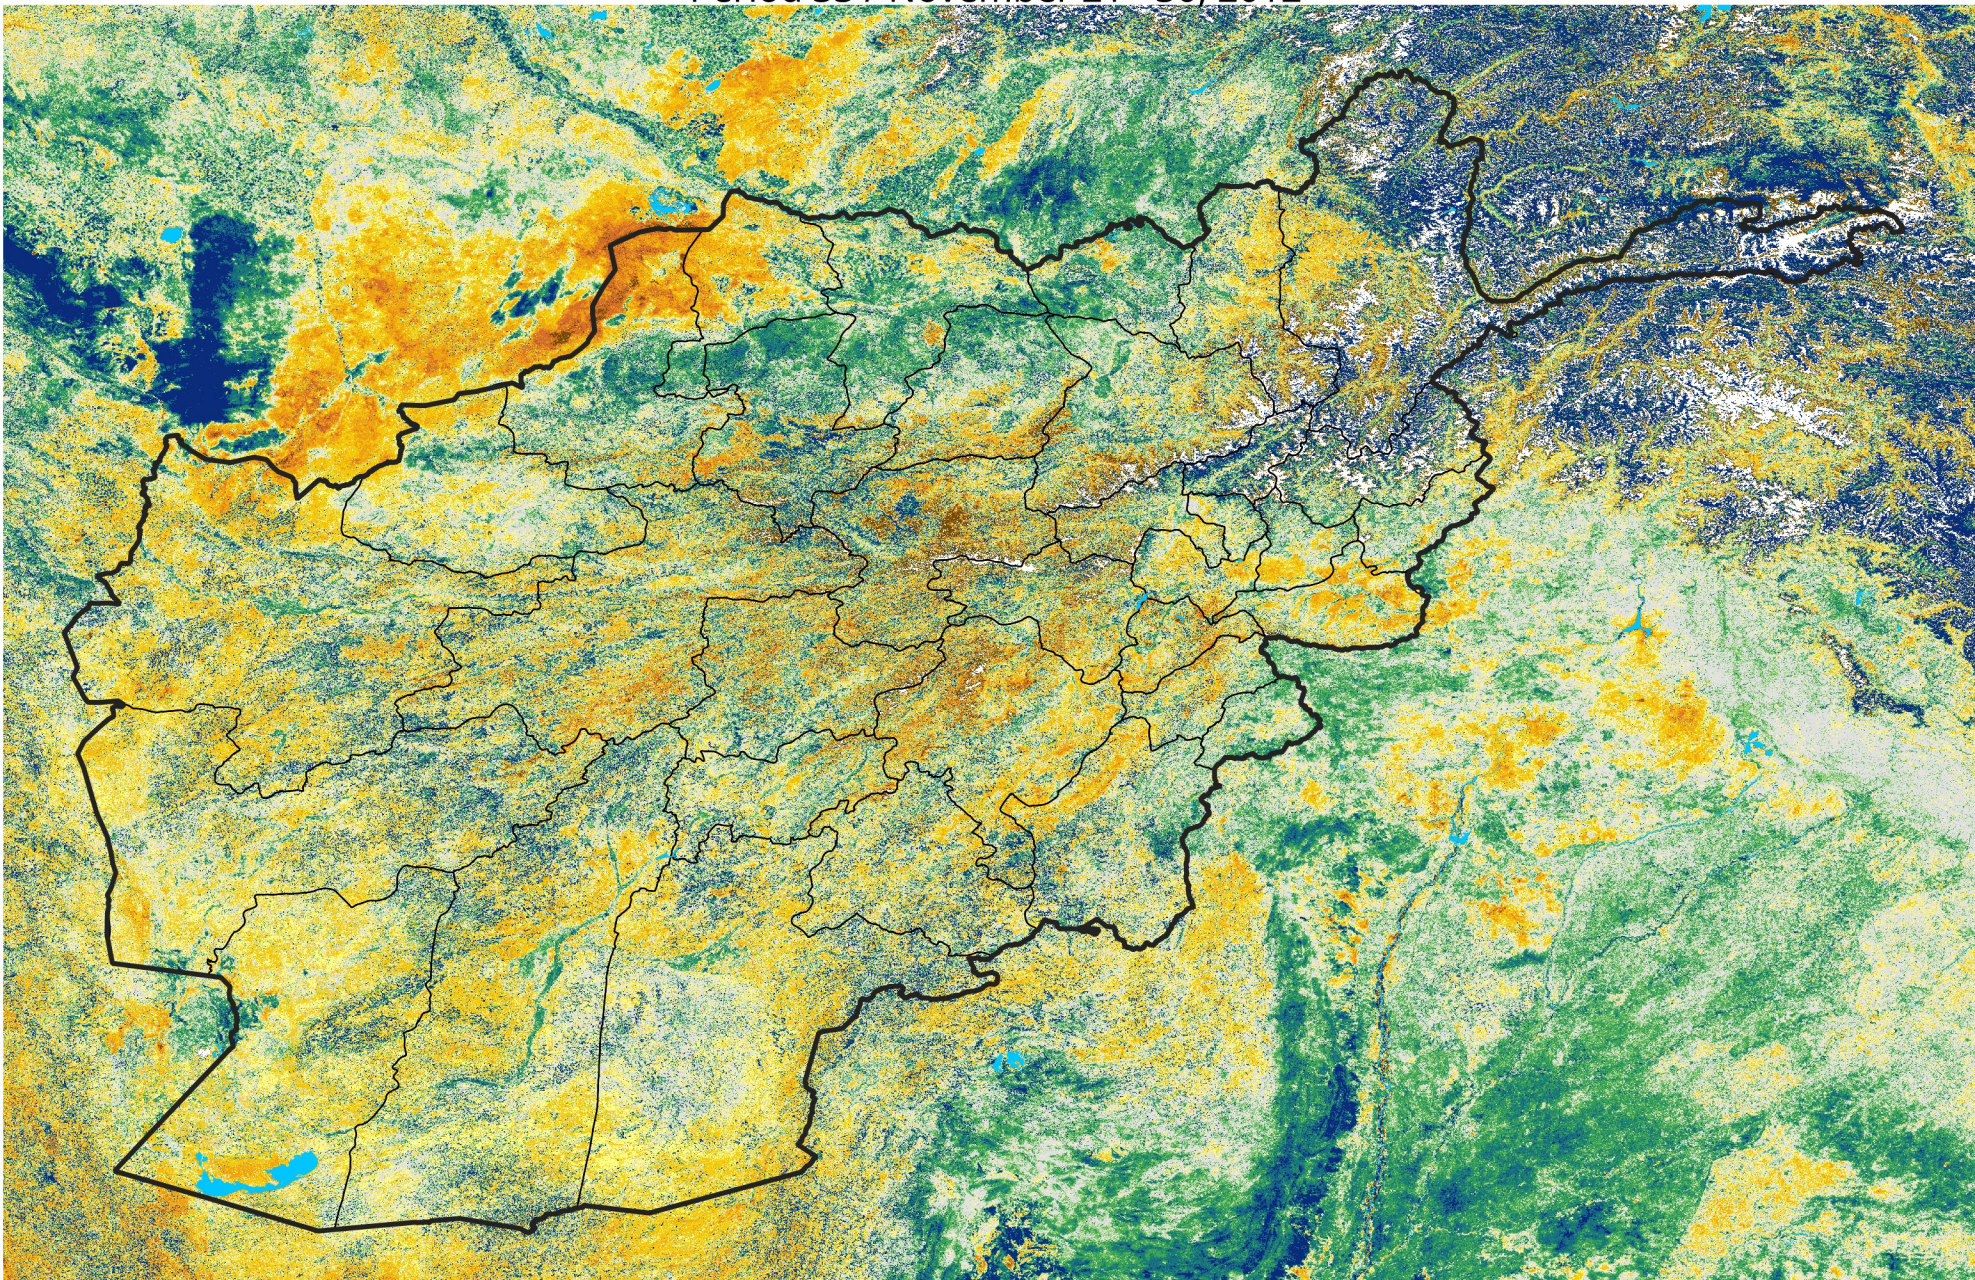

Afghanistan

Percent of Mean NDVI

2012 / mean (2003 - 2022)

Period 33 / November 21 - 30, 2012

Percent of Normal