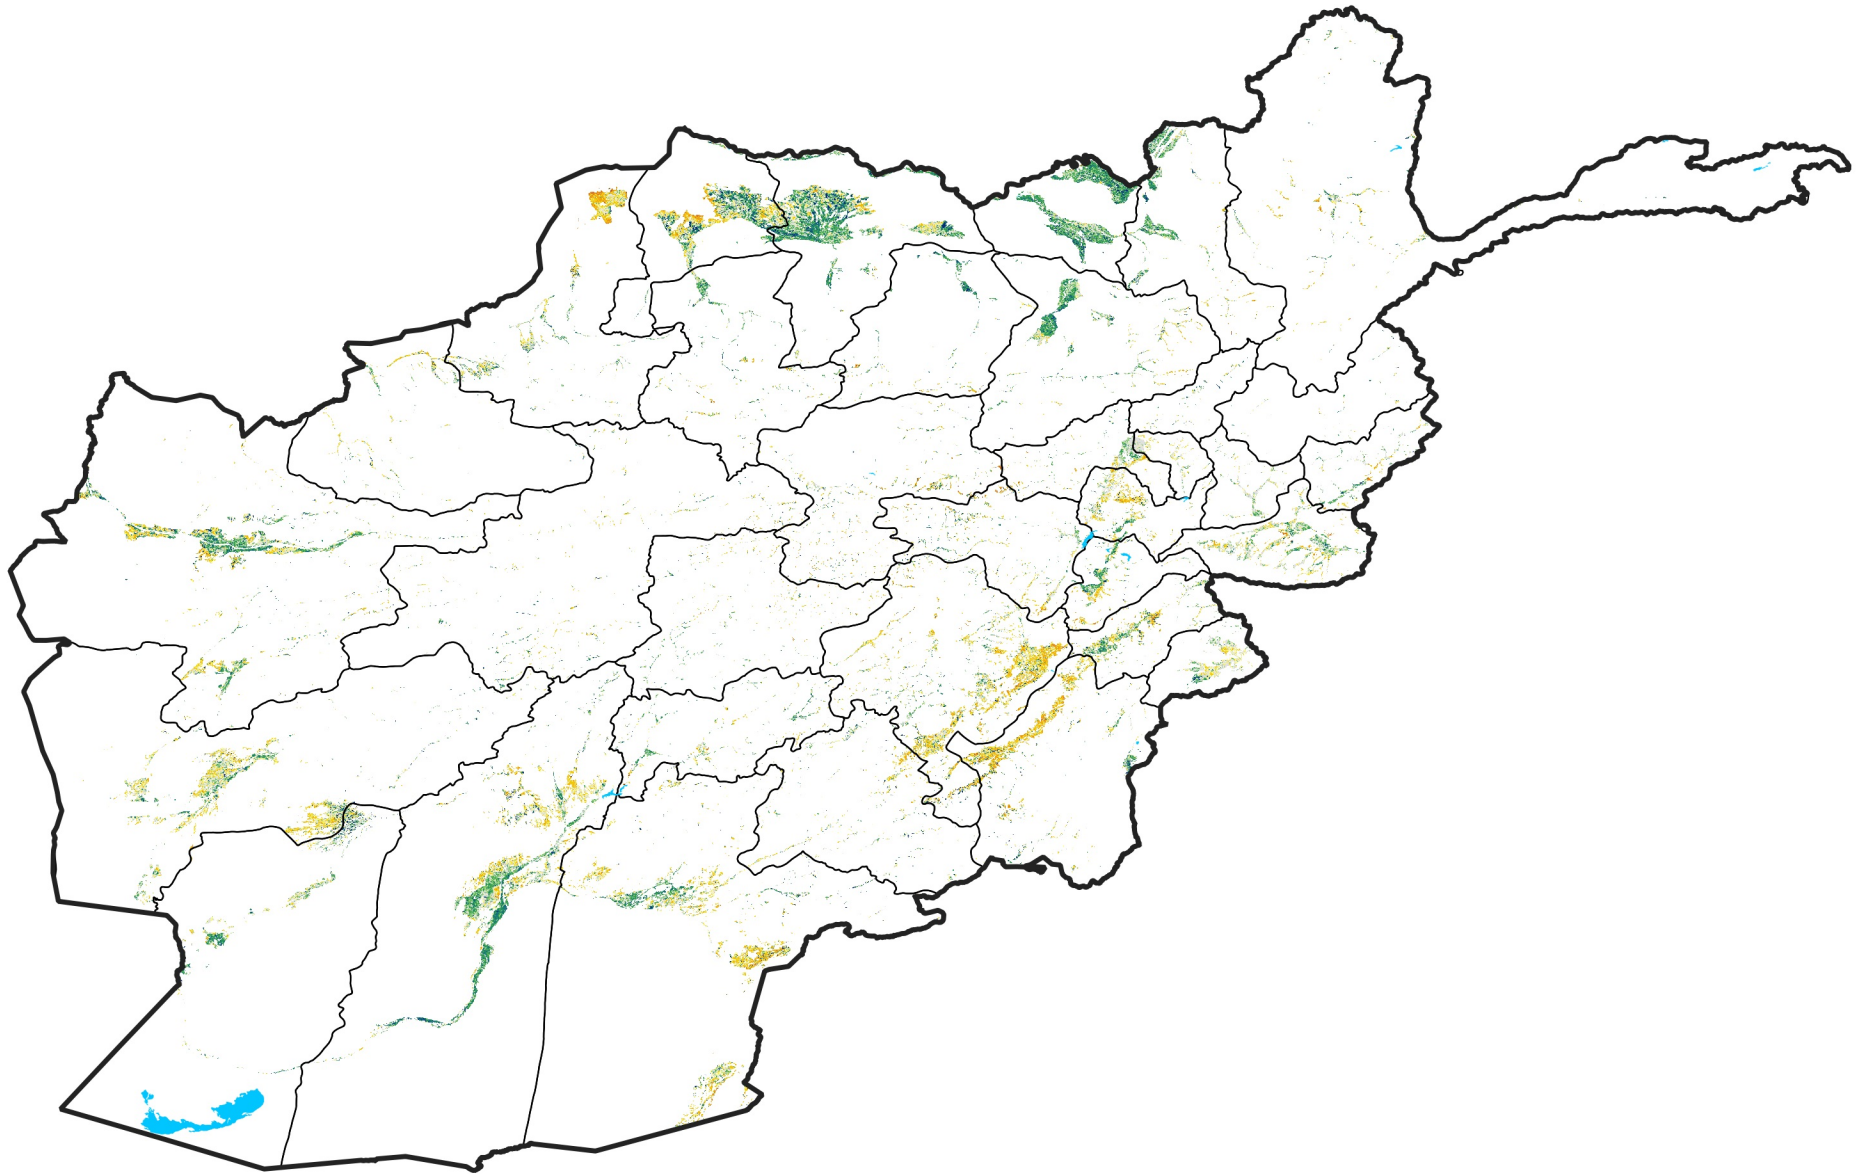

Afghanistan Irrigated Agricultural Areas

Percent of Mean NDVI

2012 / mean (2003 - 2022)

Period 33 / November 21 - 30, 2012

Percent of Normal