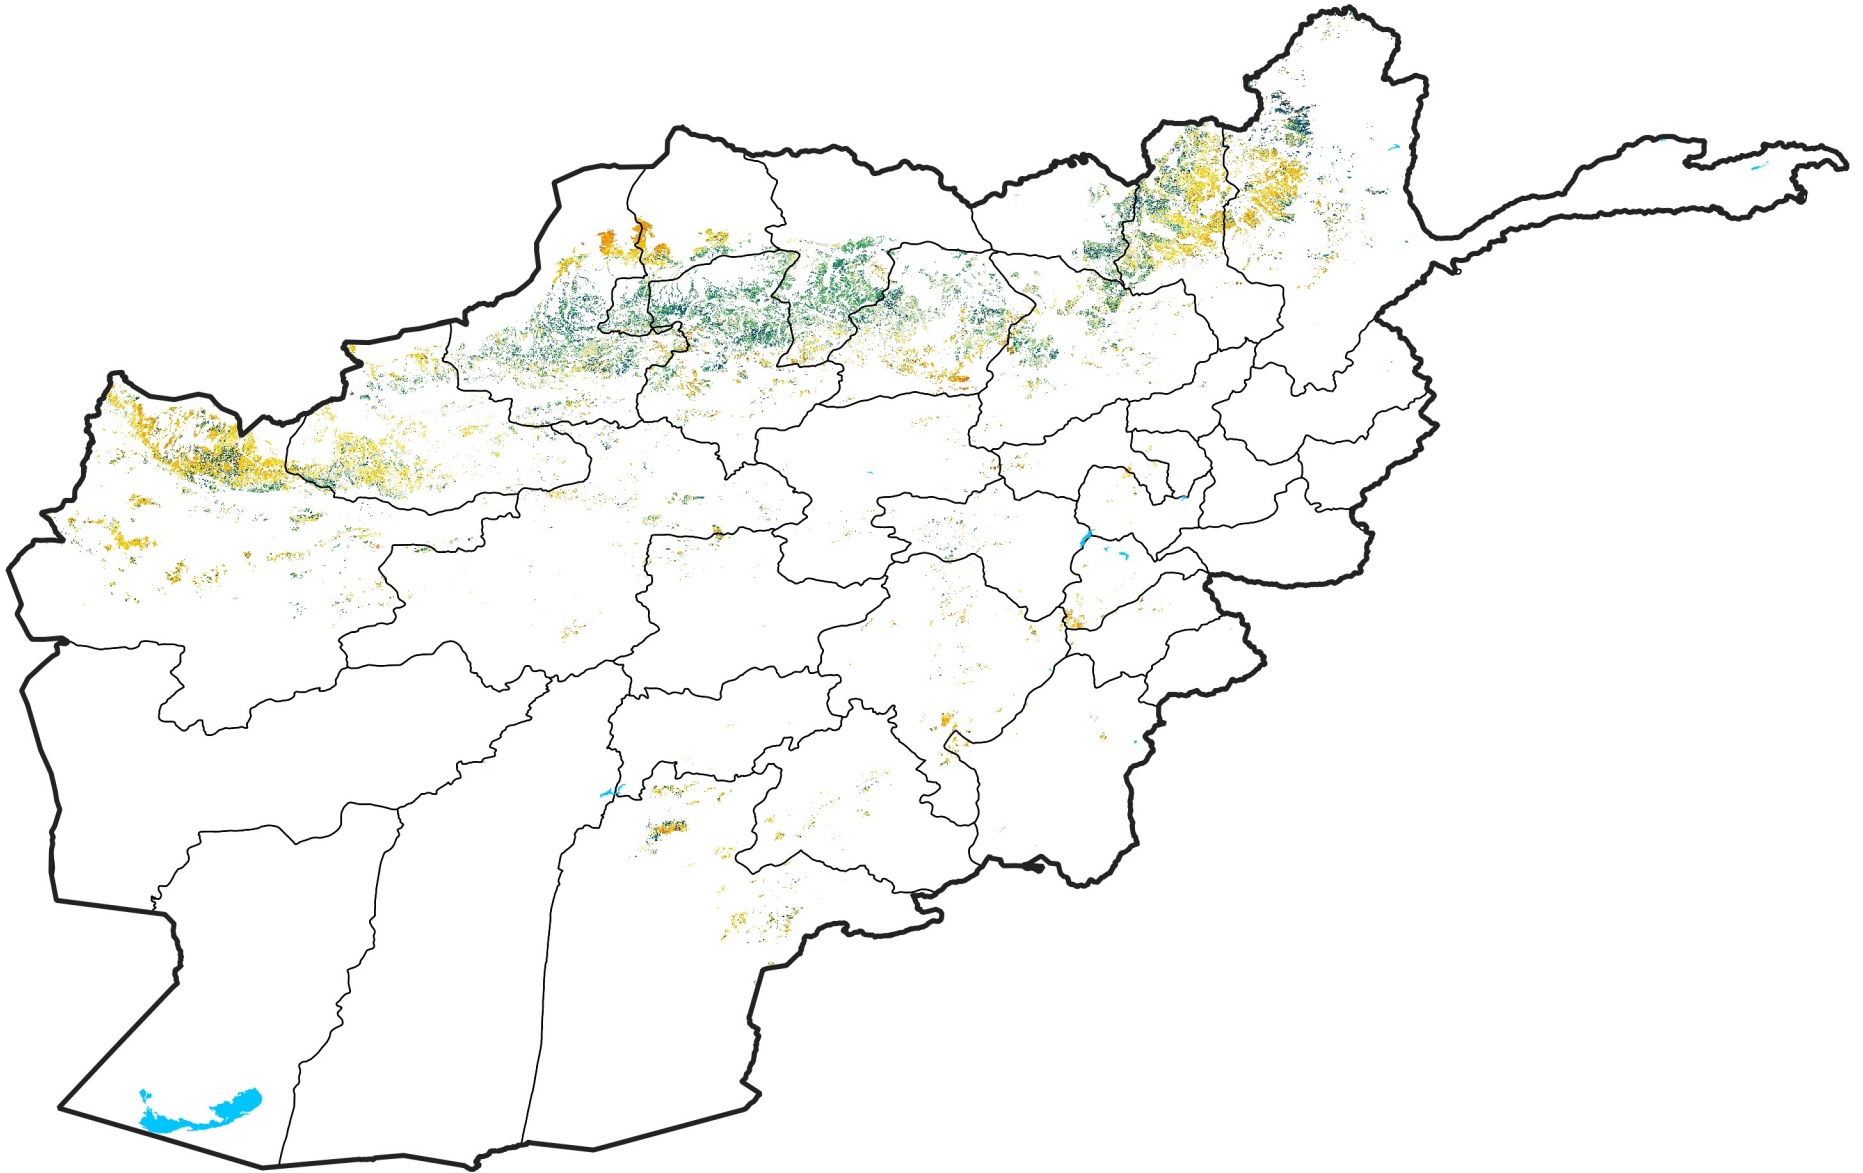

Afghanistan Rainfed Agricultural Areas

Percent of Mean NDVI

2012 / mean (2003 - 2022)

Period 33 / November 21 - 30, 2012

Percent of Normal