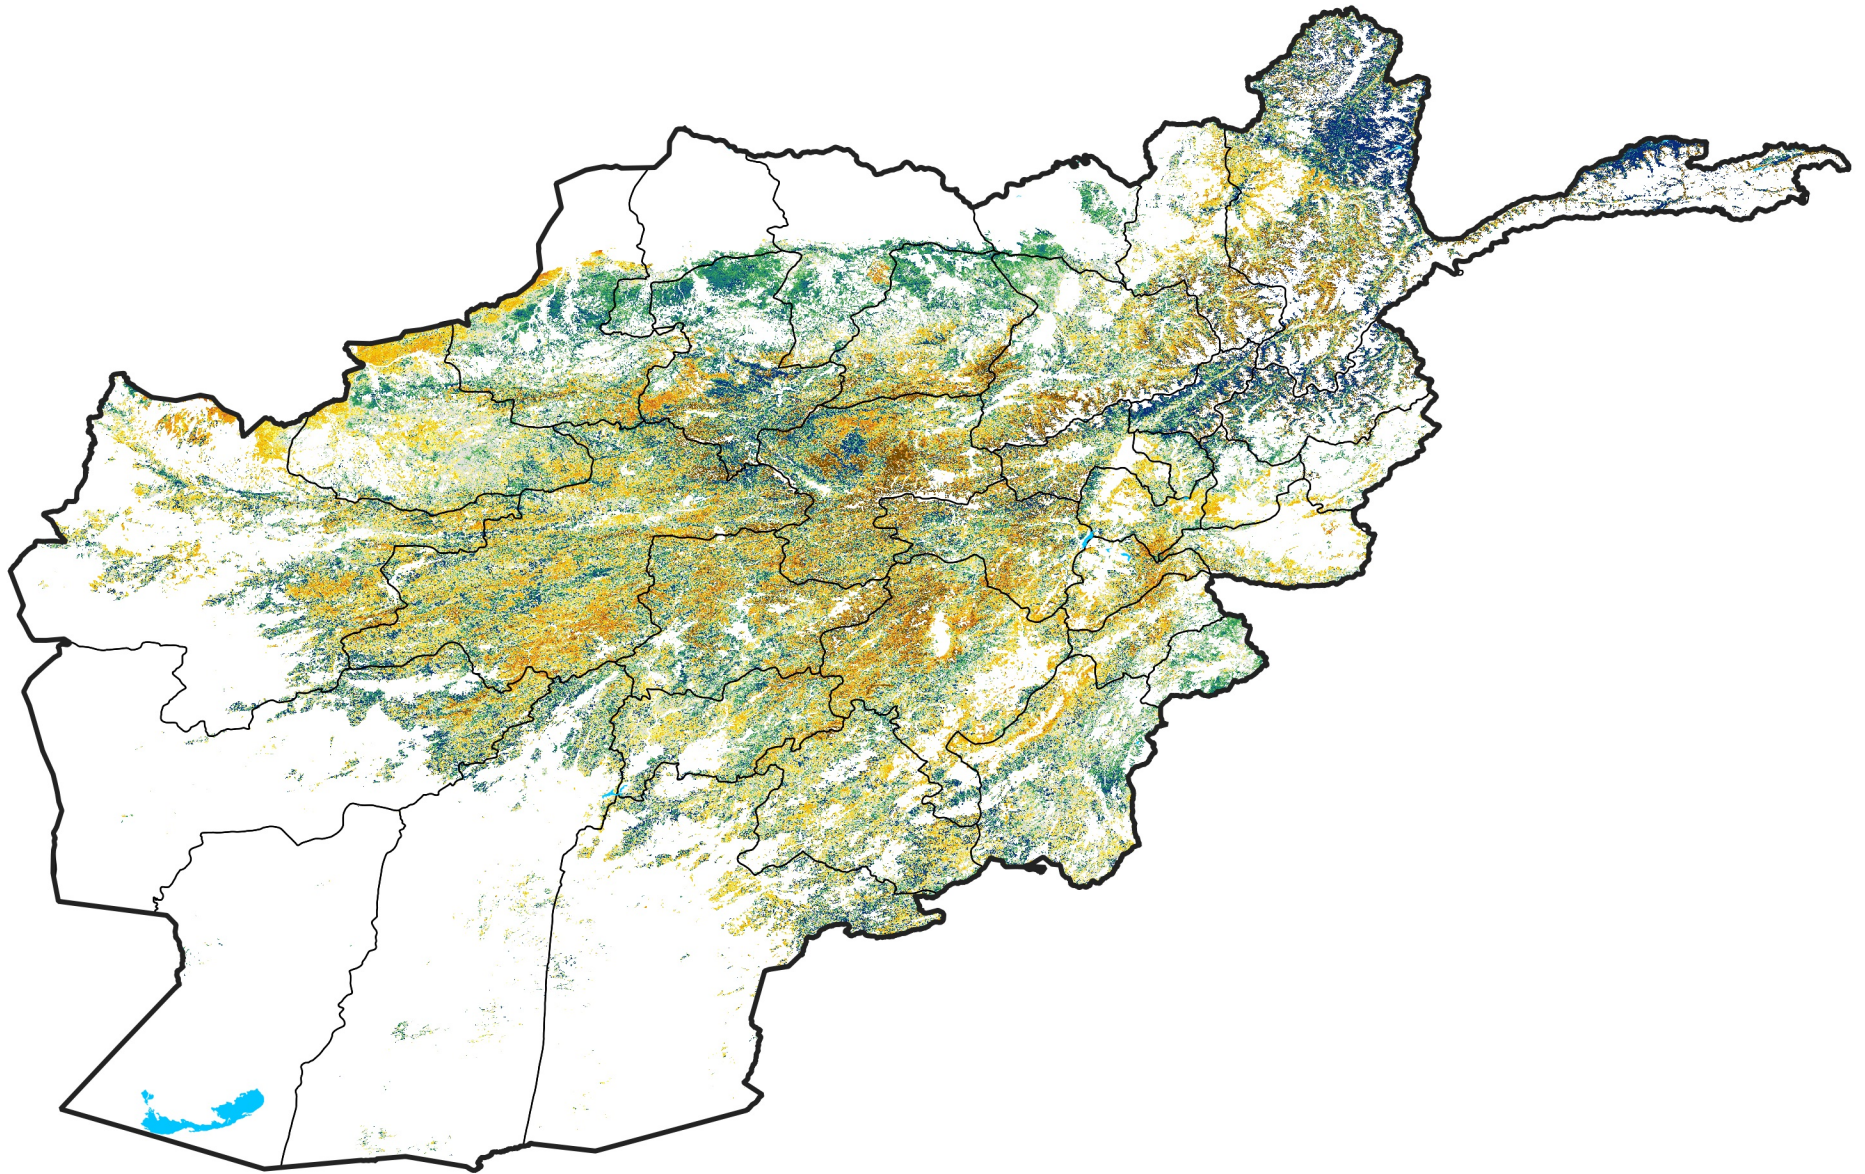

Afghanistan Rangeland Agricultural Areas

Percent of Mean NDVI

2012 / mean (2003 - 2022)

Period 33 / November 21 - 30, 2012

Percent of Normal