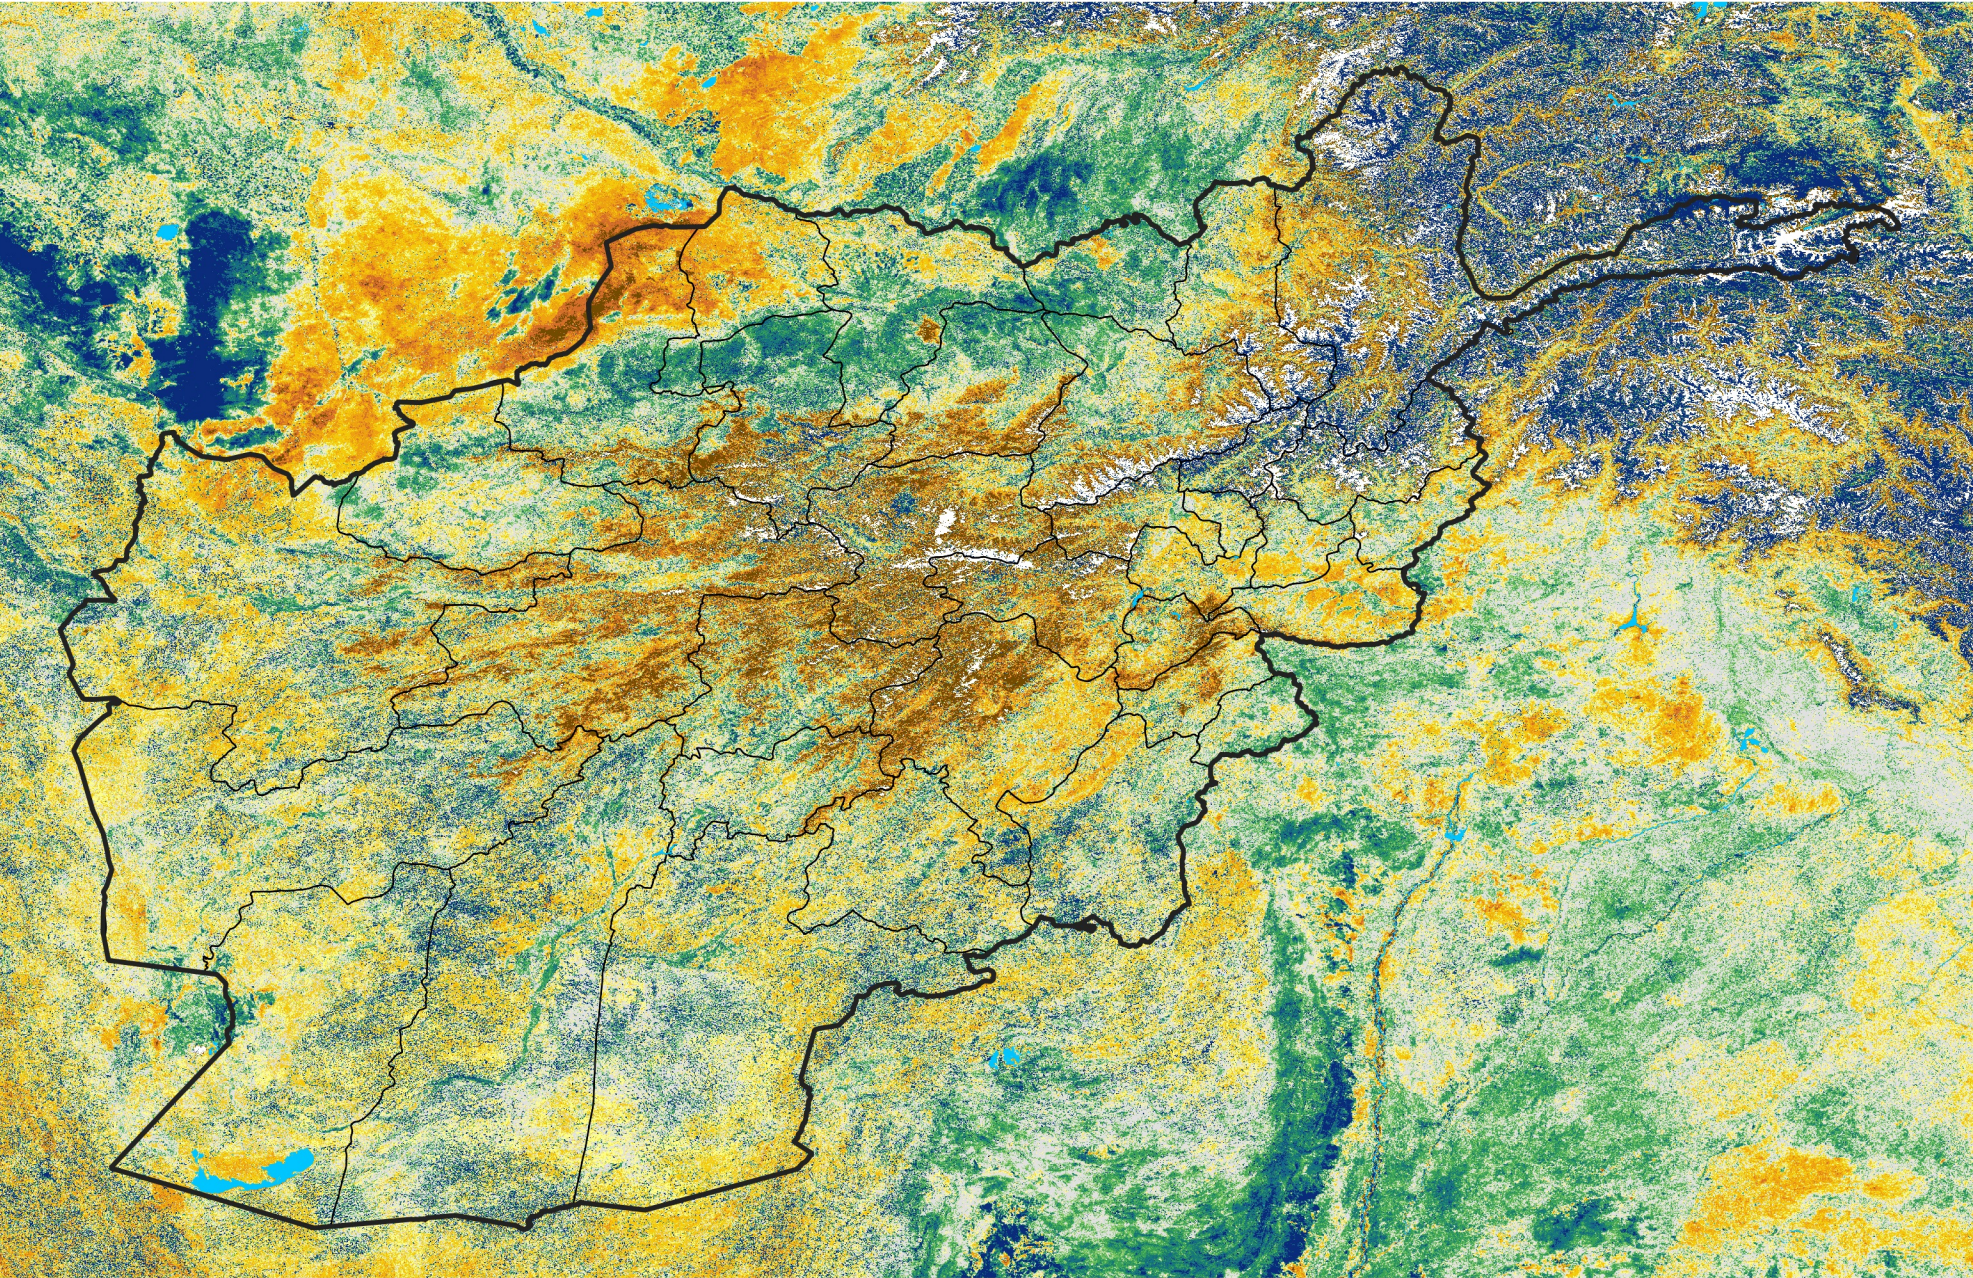

Afghanistan

Percent of Mean NDVI

2012 / mean (2003 - 2022)

Period 34 / December 01 - 10, 2012

Percent of Normal