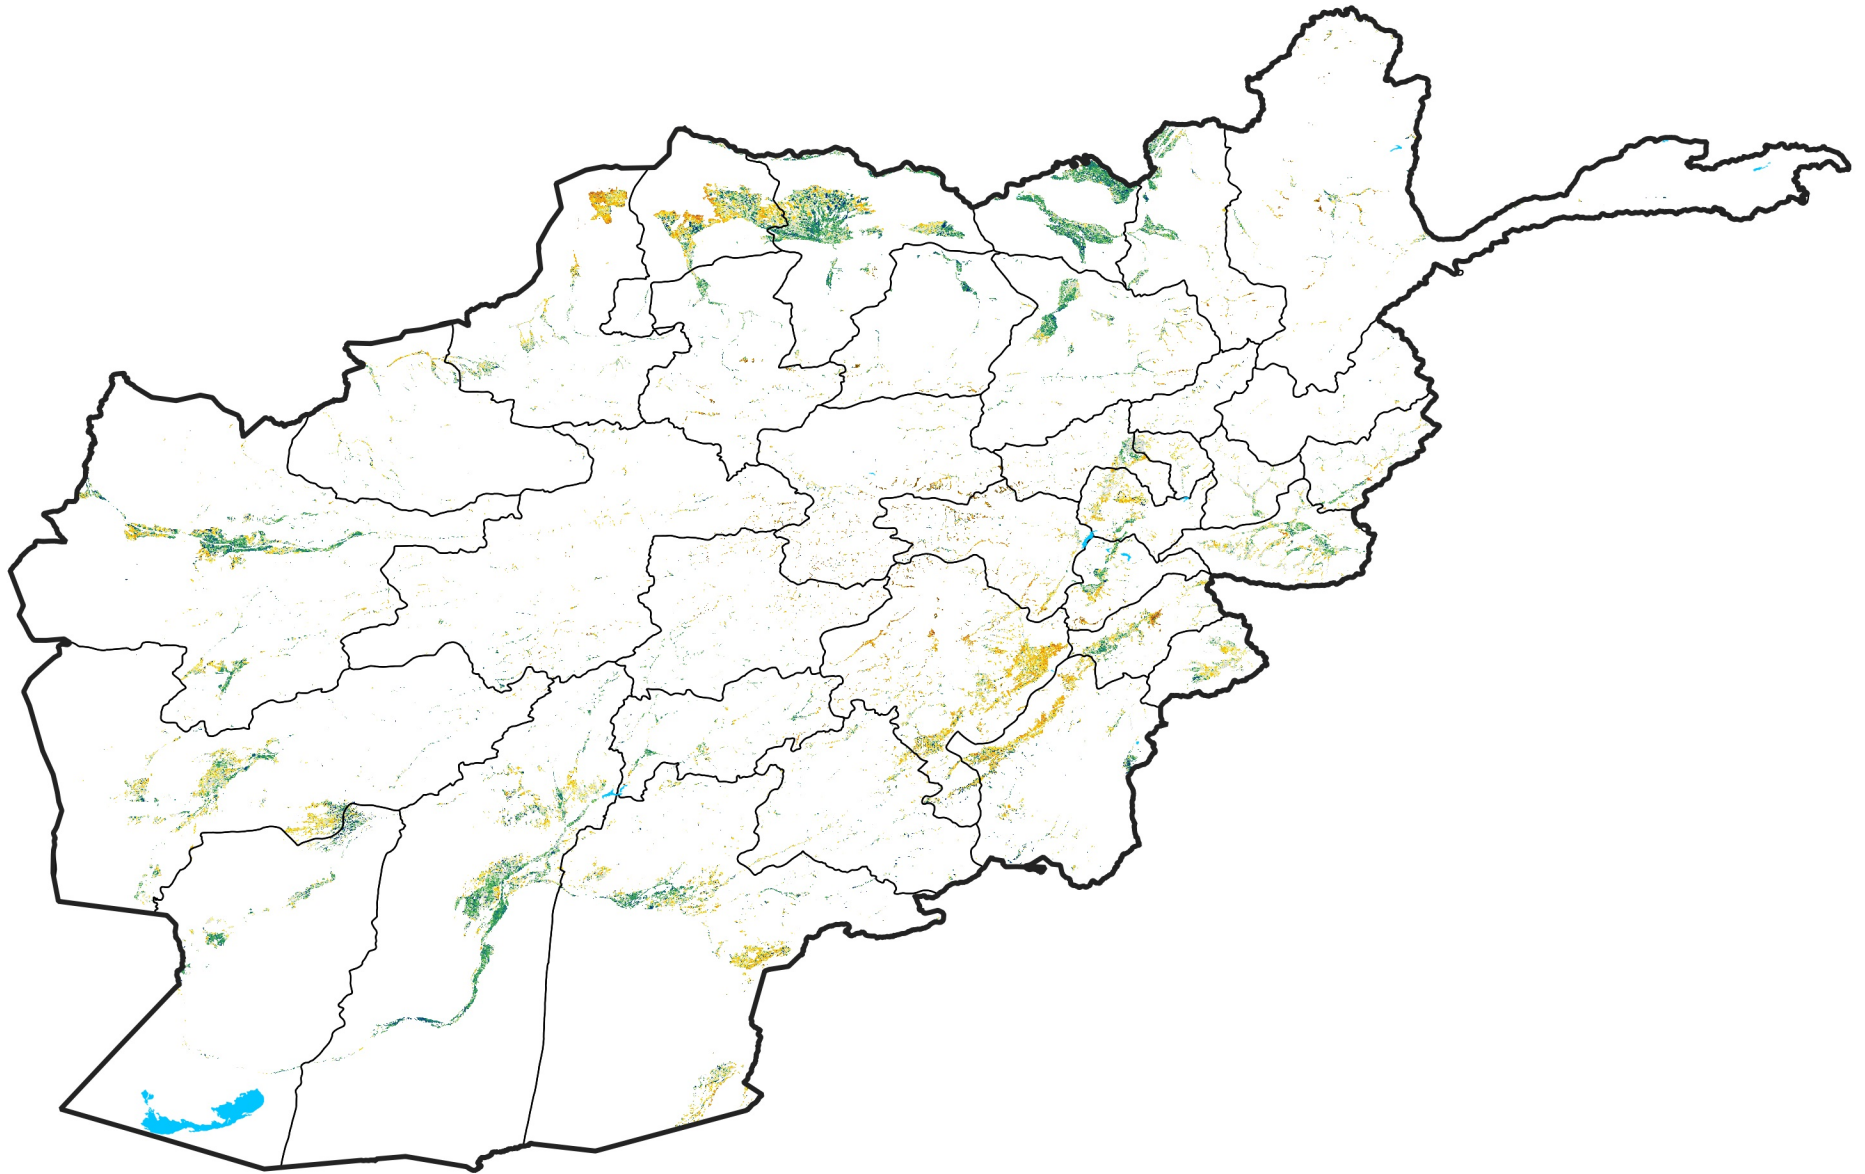

Afghanistan Irrigated Agricultural Areas

Percent of Mean NDVI

2012 / mean (2003 - 2022)

Period 34 / December 01 - 10, 2012

Percent of Normal