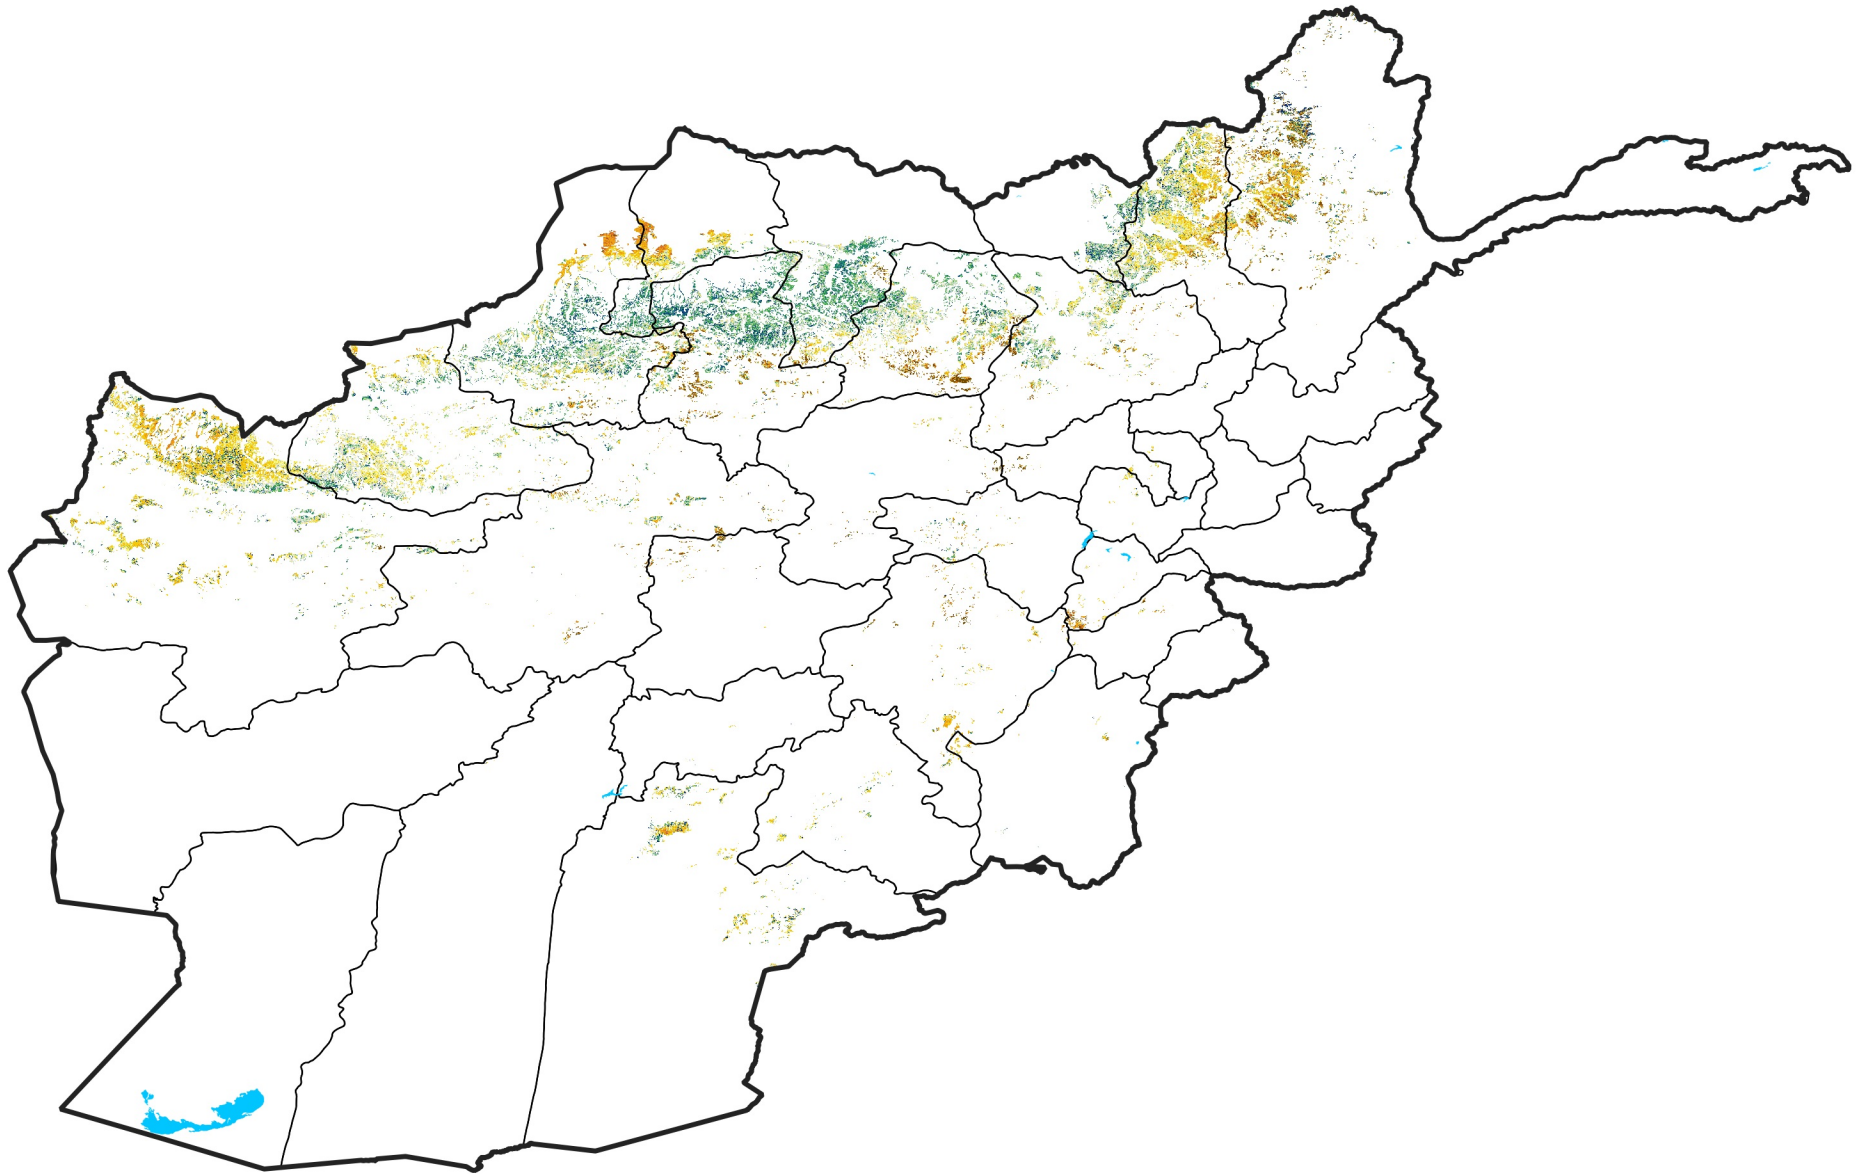

Afghanistan Rainfed Agricultural Areas

Percent of Mean NDVI

2012 / mean (2003 - 2022)

Period 34 / December 01 - 10, 2012

Percent of Normal