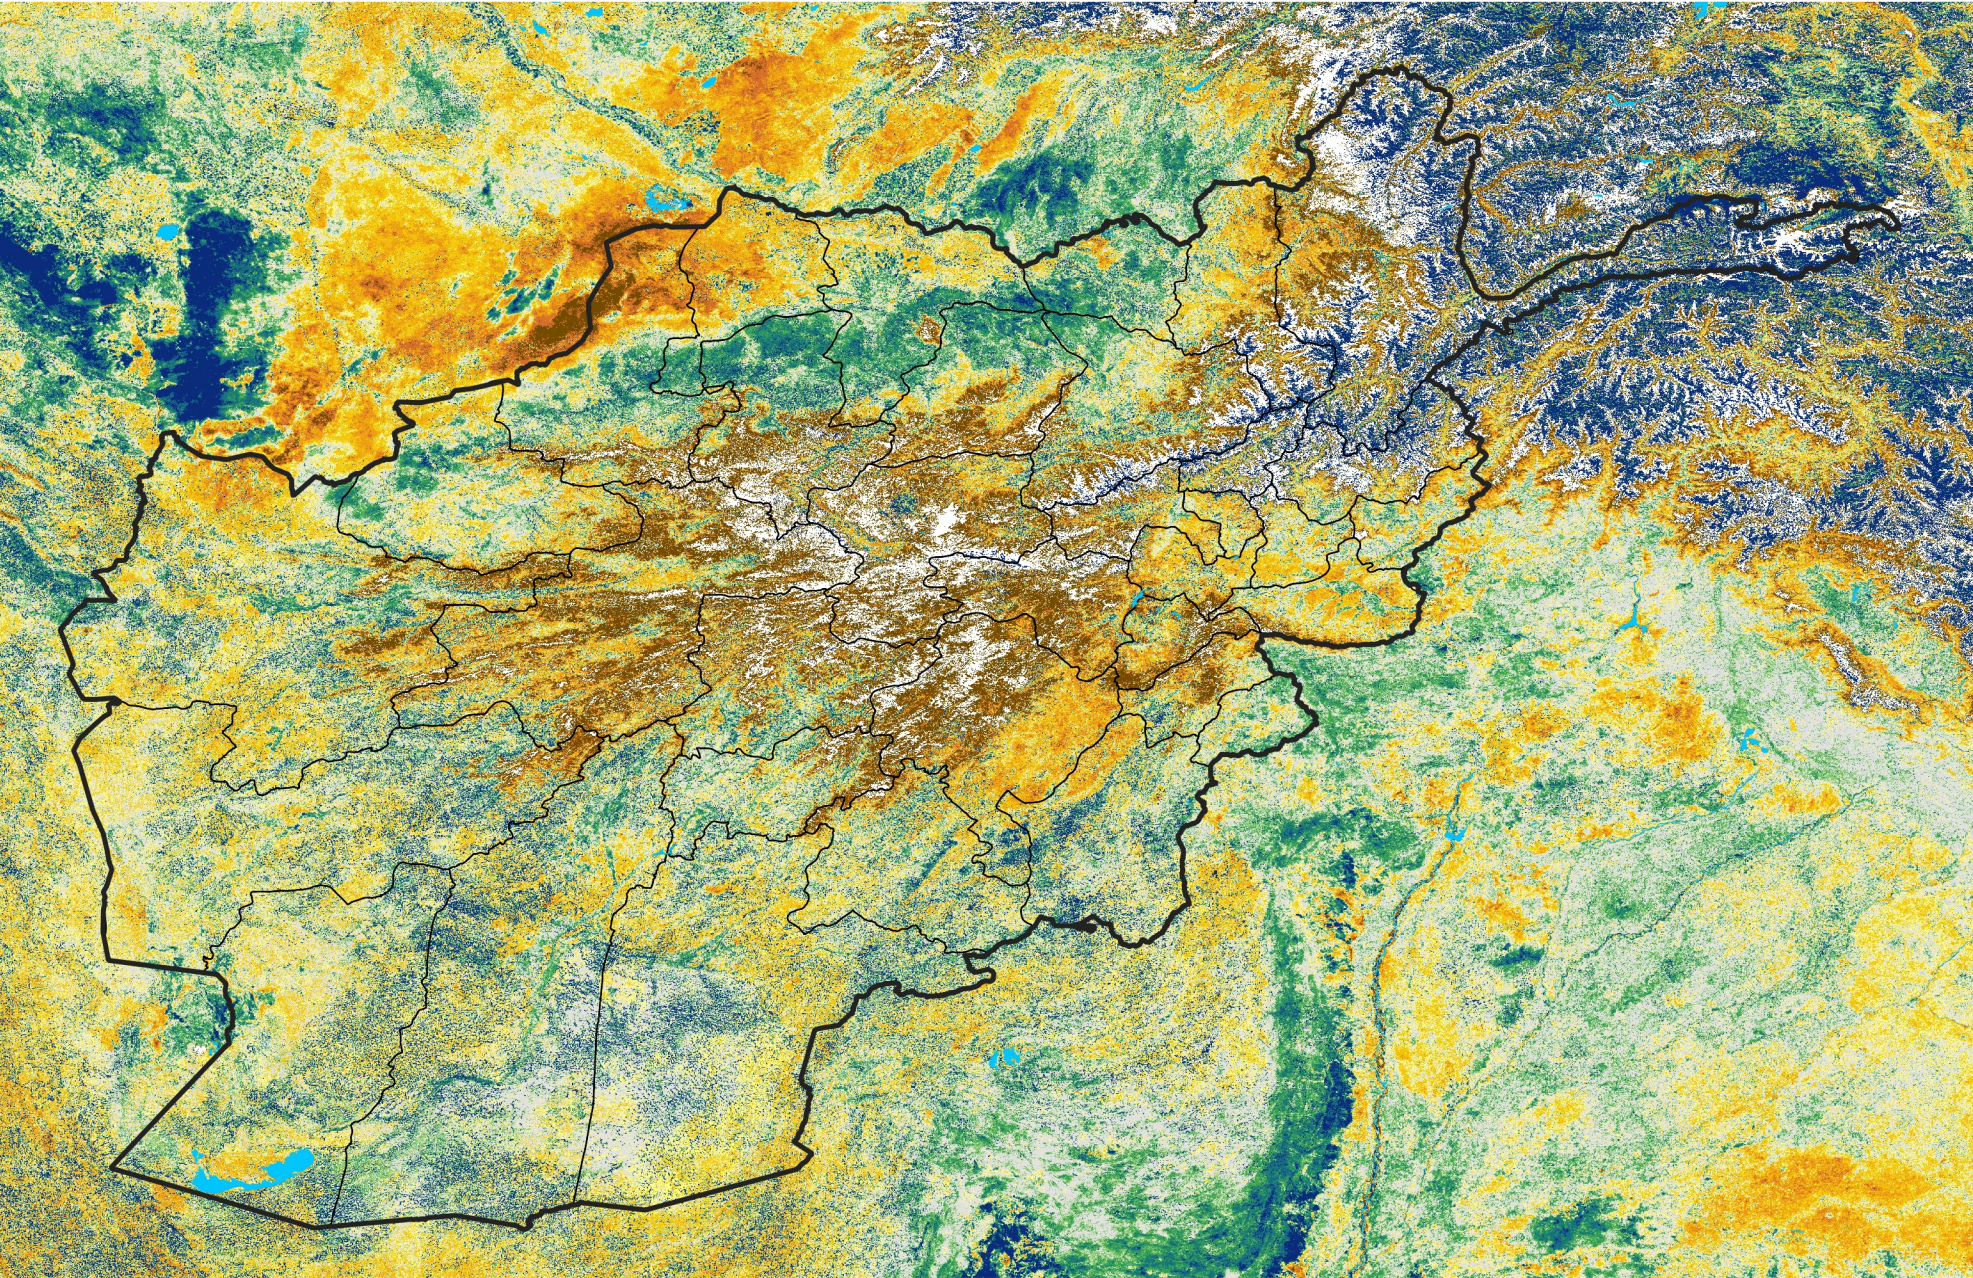

Afghanistan

Percent of Mean NDVI

2012 / mean (2003 - 2022)

Period 35 / December 11 - 20, 2012

Percent of Normal