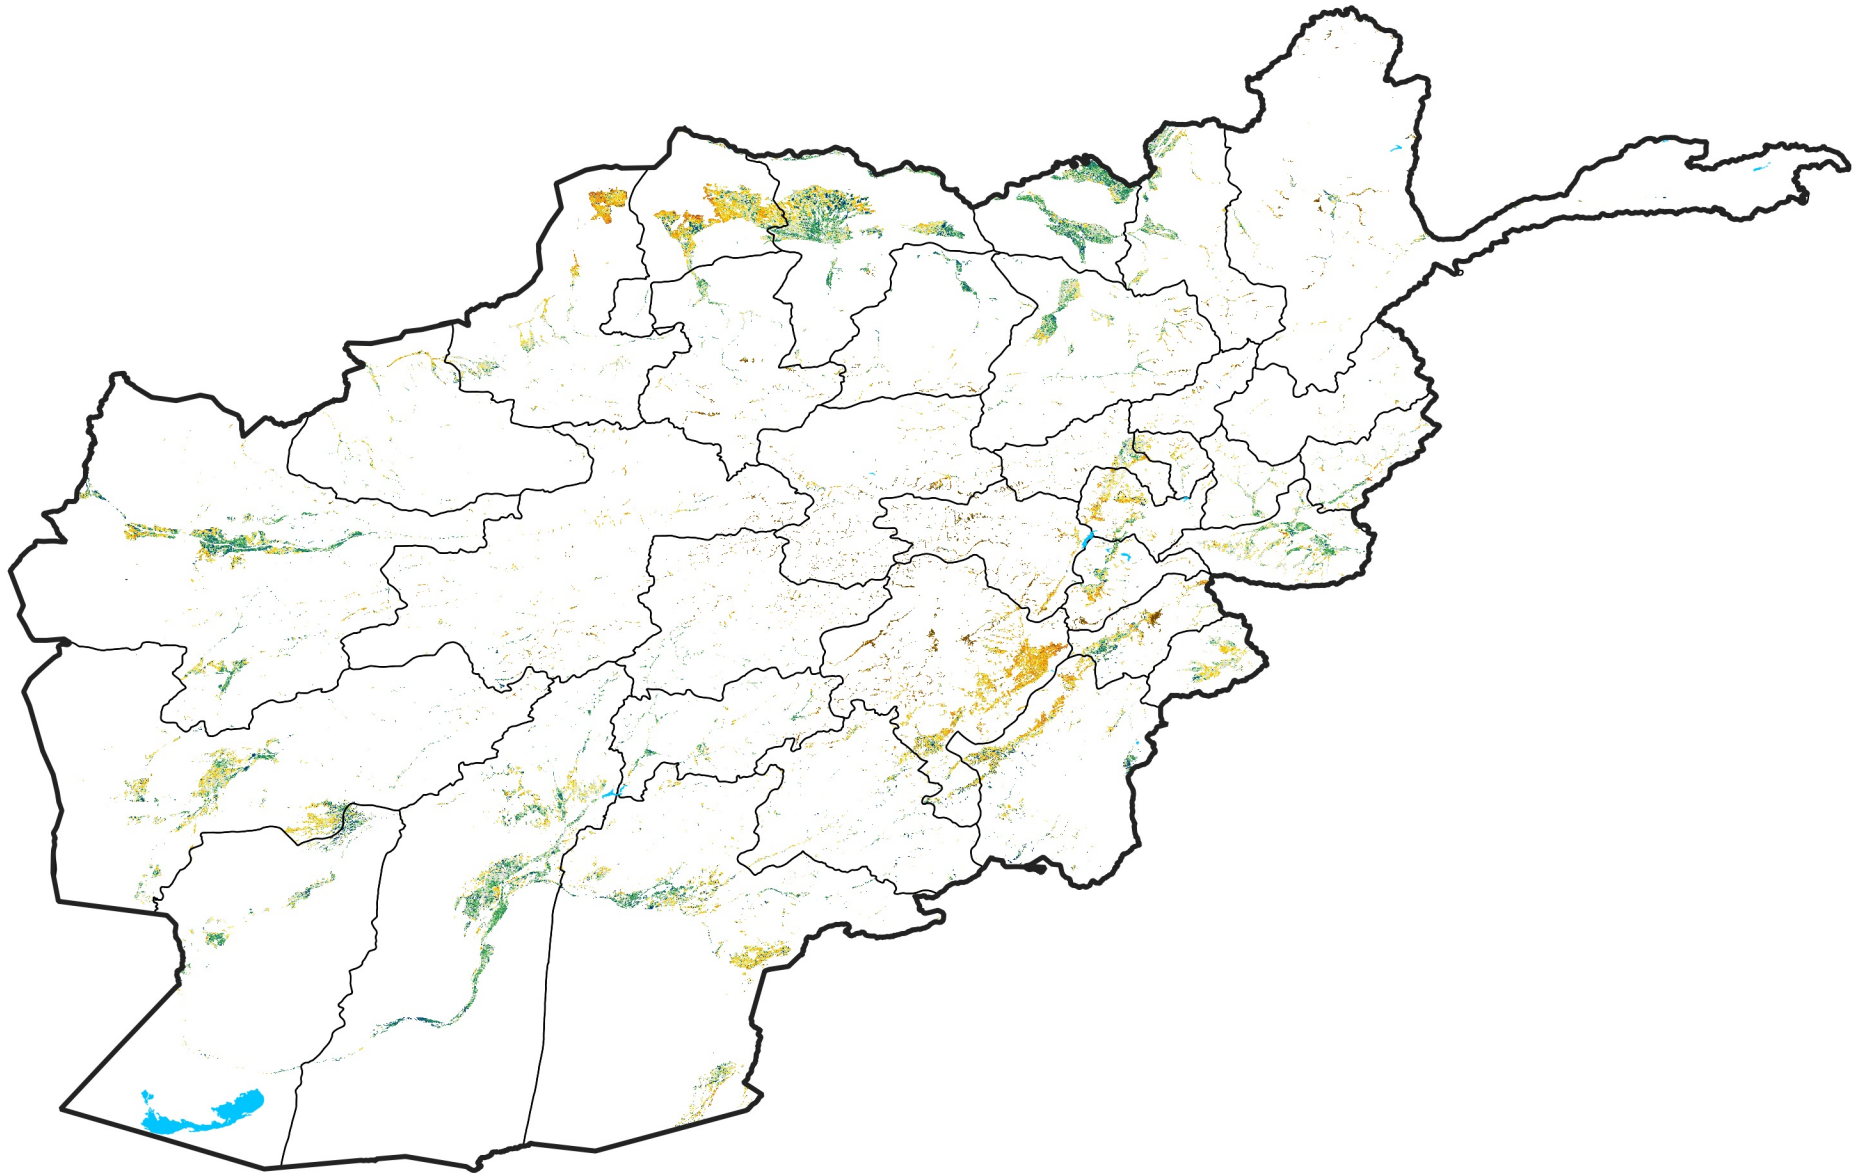

Afghanistan Irrigated Agricultural Areas

Percent of Mean NDVI

2012 / mean (2003 - 2022)

Period 35 / December 11 - 20, 2012

Percent of Normal