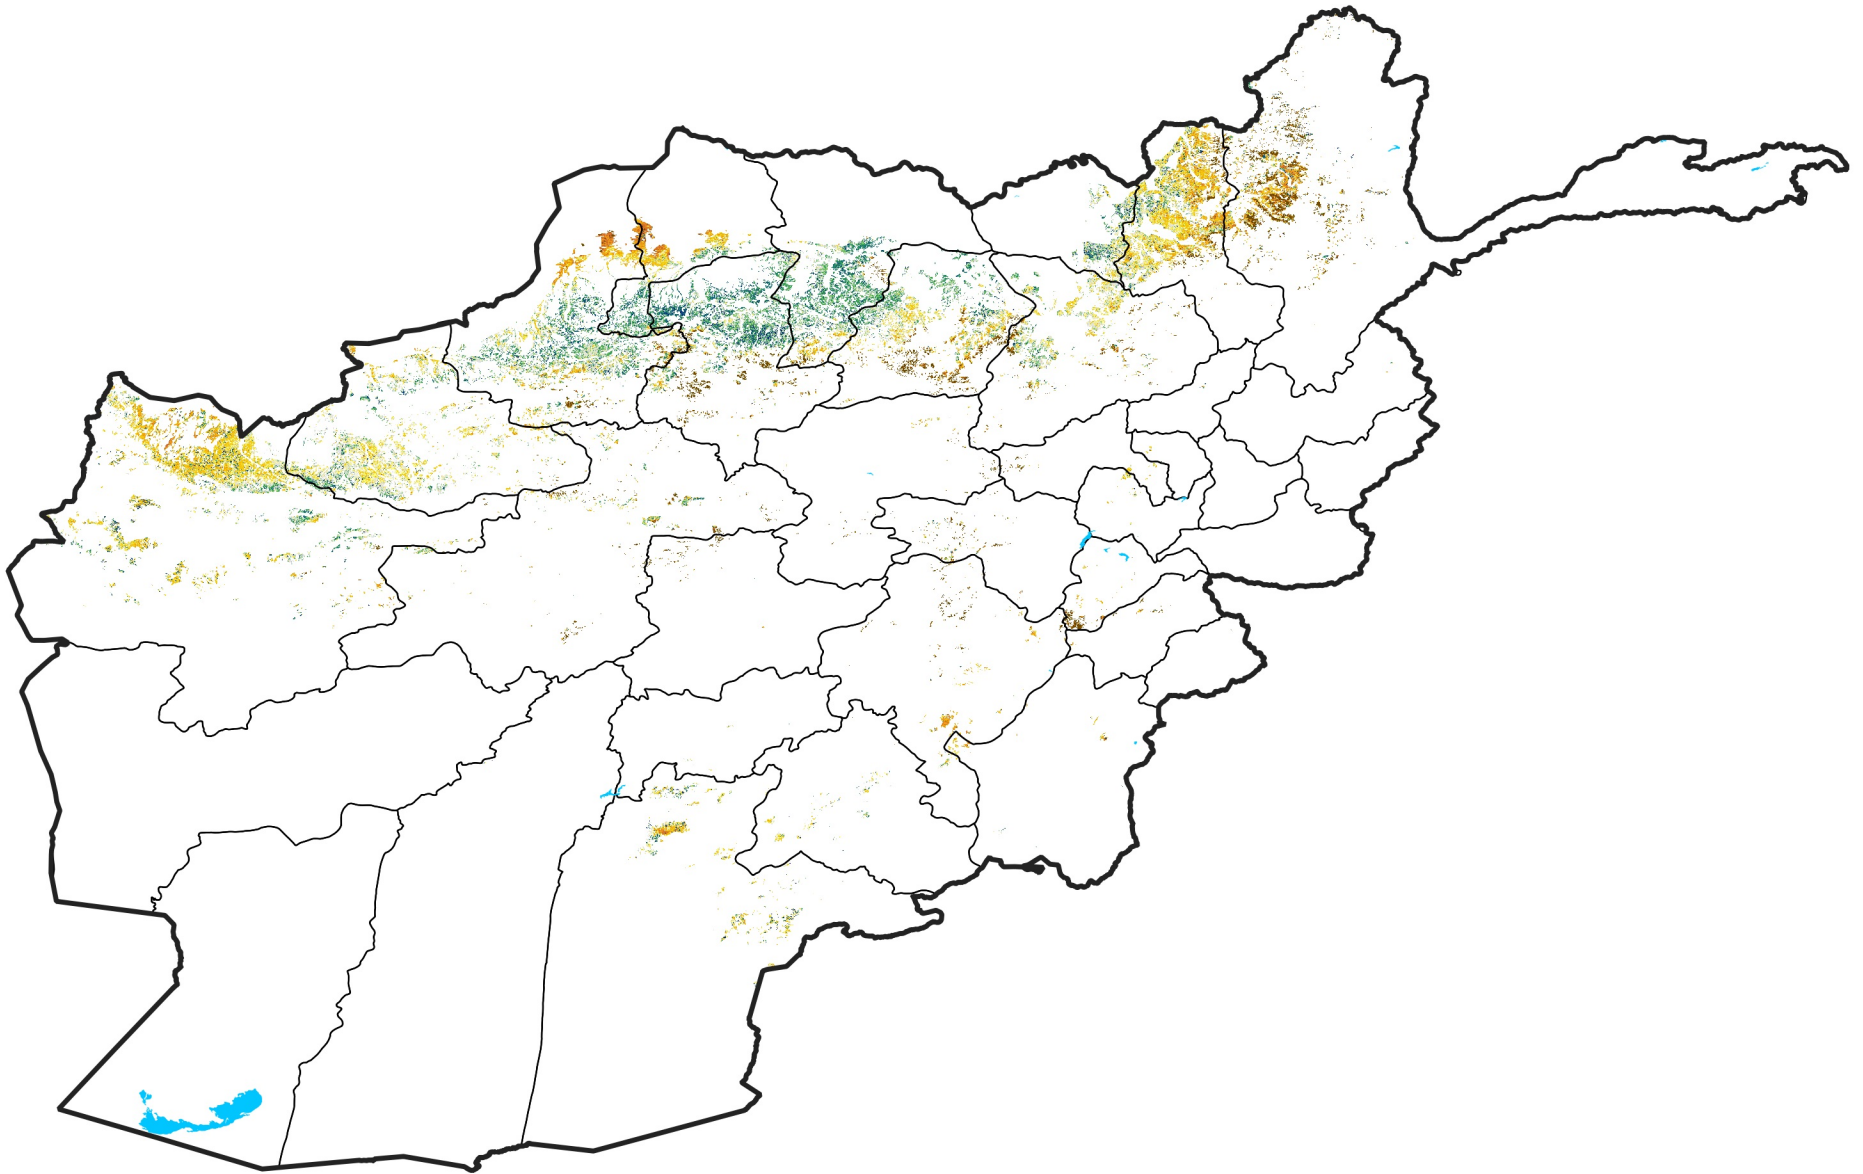

Afghanistan Rainfed Agricultural Areas

Percent of Mean NDVI

2012 / mean (2003 - 2022)

Period 35 / December 11 - 20, 2012

Percent of Normal