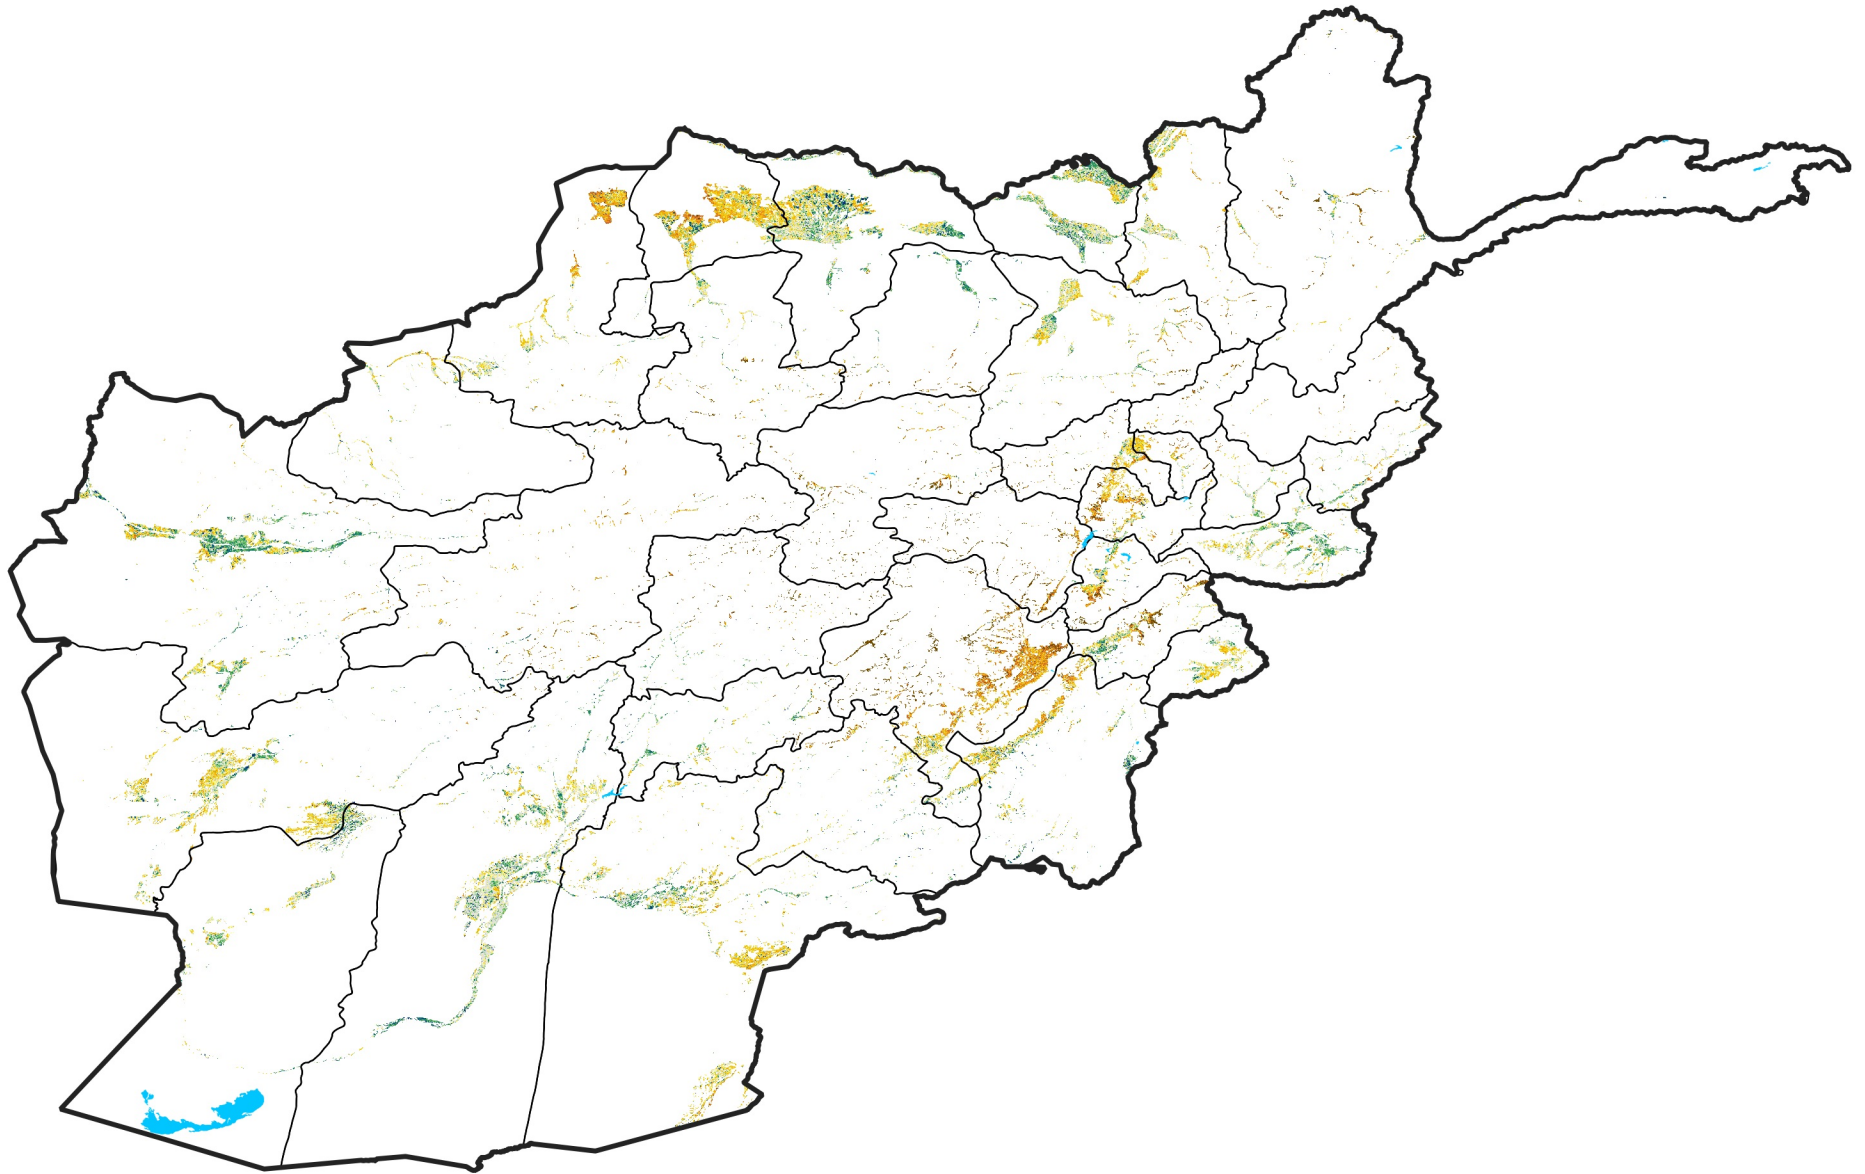

Afghanistan Irrigated Agricultural Areas

Percent of Mean NDVI

2012 / mean (2003 - 2022)

Period 36 / December 21 - 31, 2012

Percent of Normal