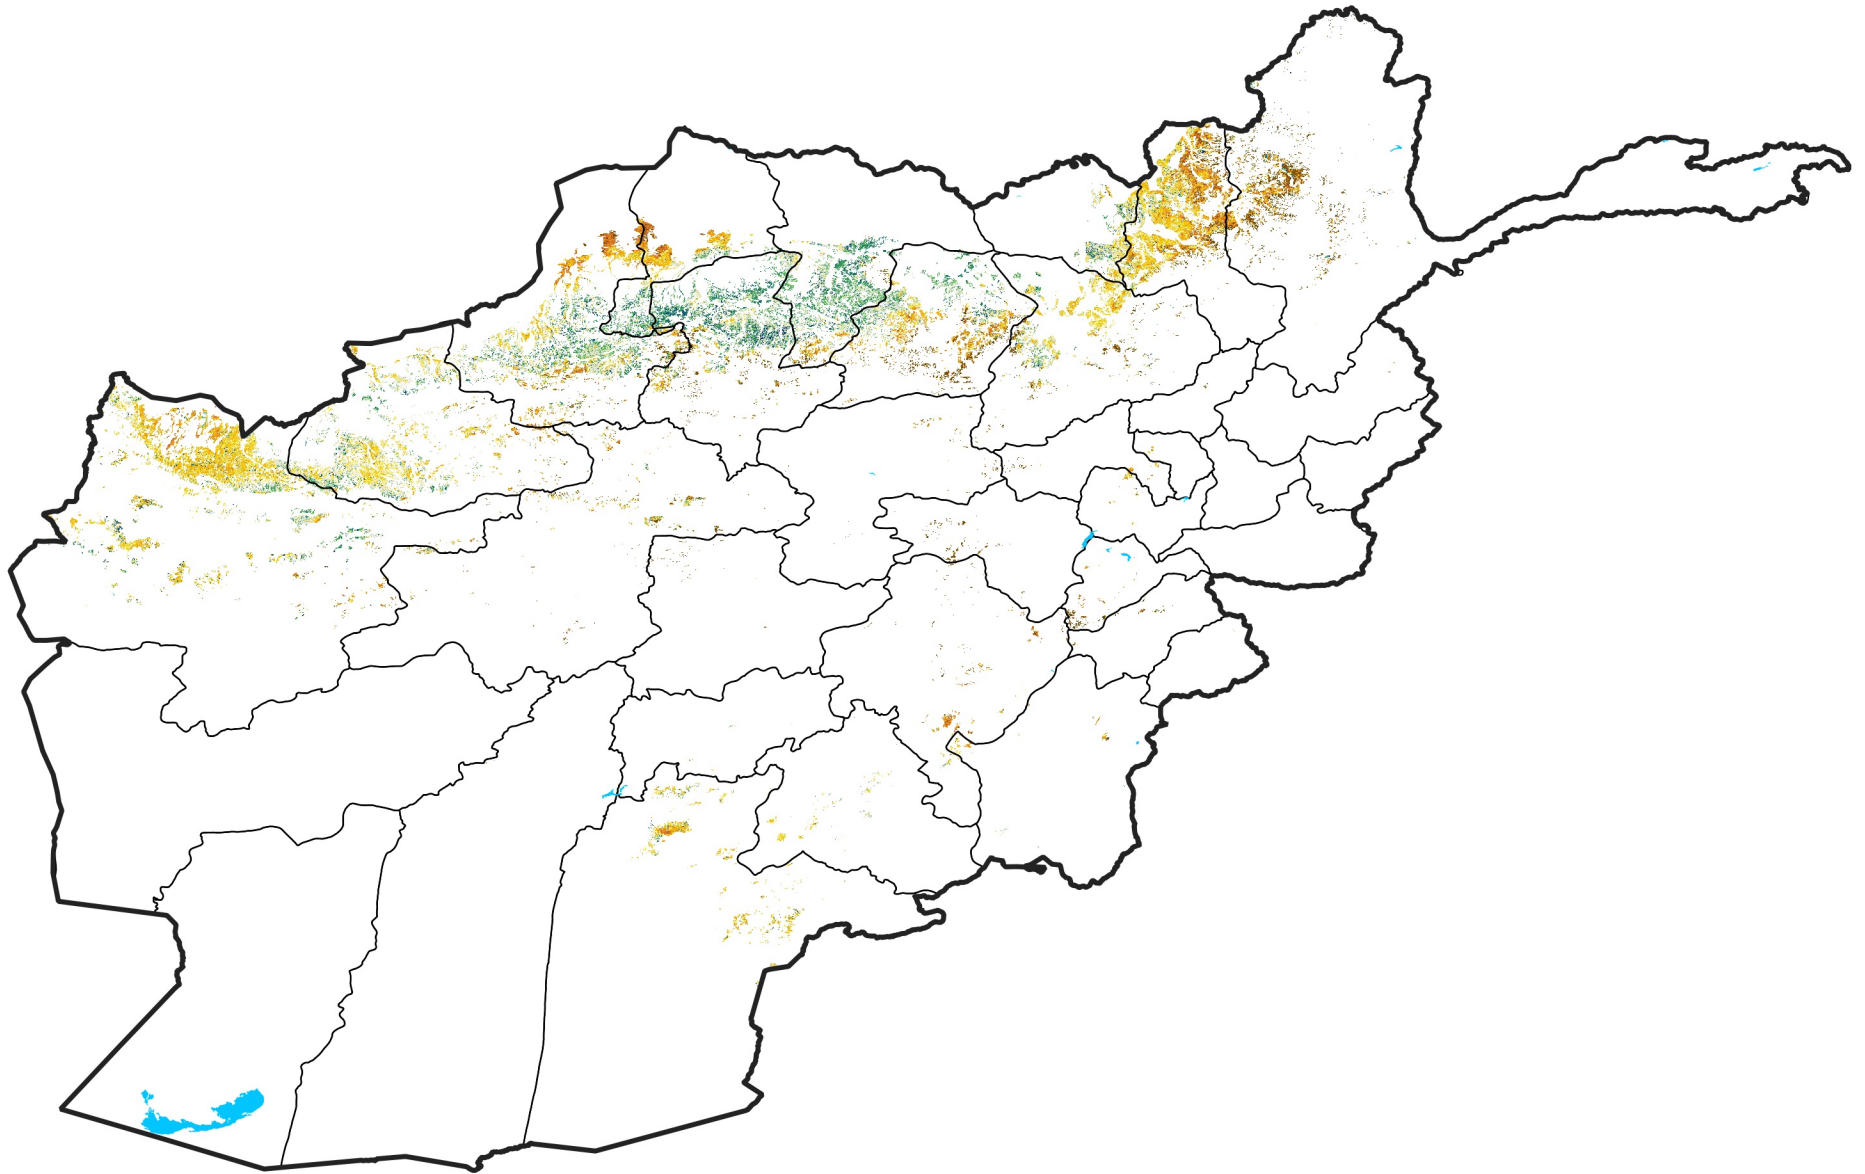

Afghanistan Rainfed Agricultural Areas

Percent of Mean NDVI

2012 / mean (2003 - 2022)

Period 36 / December 21 - 31, 2012

Percent of Normal