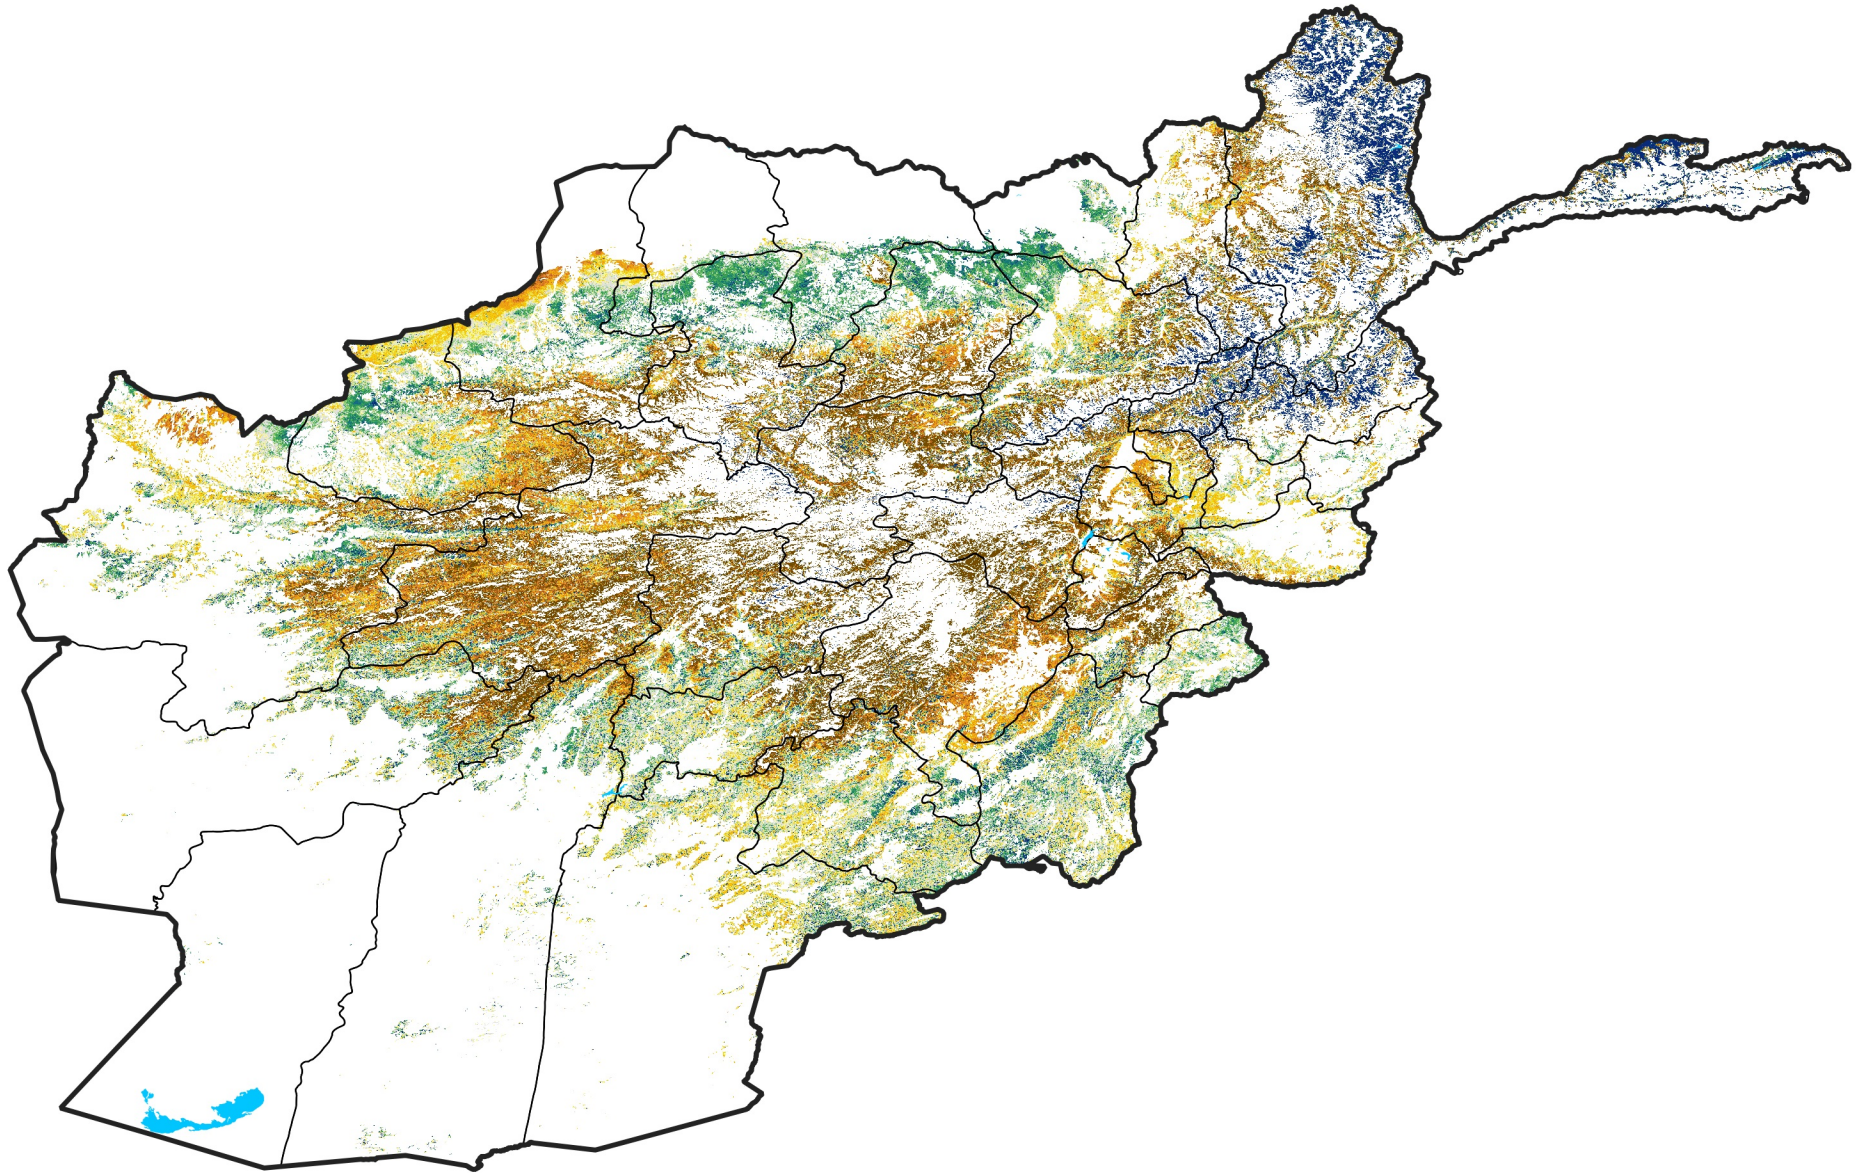

Afghanistan Rangeland Agricultural Areas

Percent of Mean NDVI

2012 / mean (2003 - 2022)

Period 36 / December 21 - 31, 2012

Percent of Normal