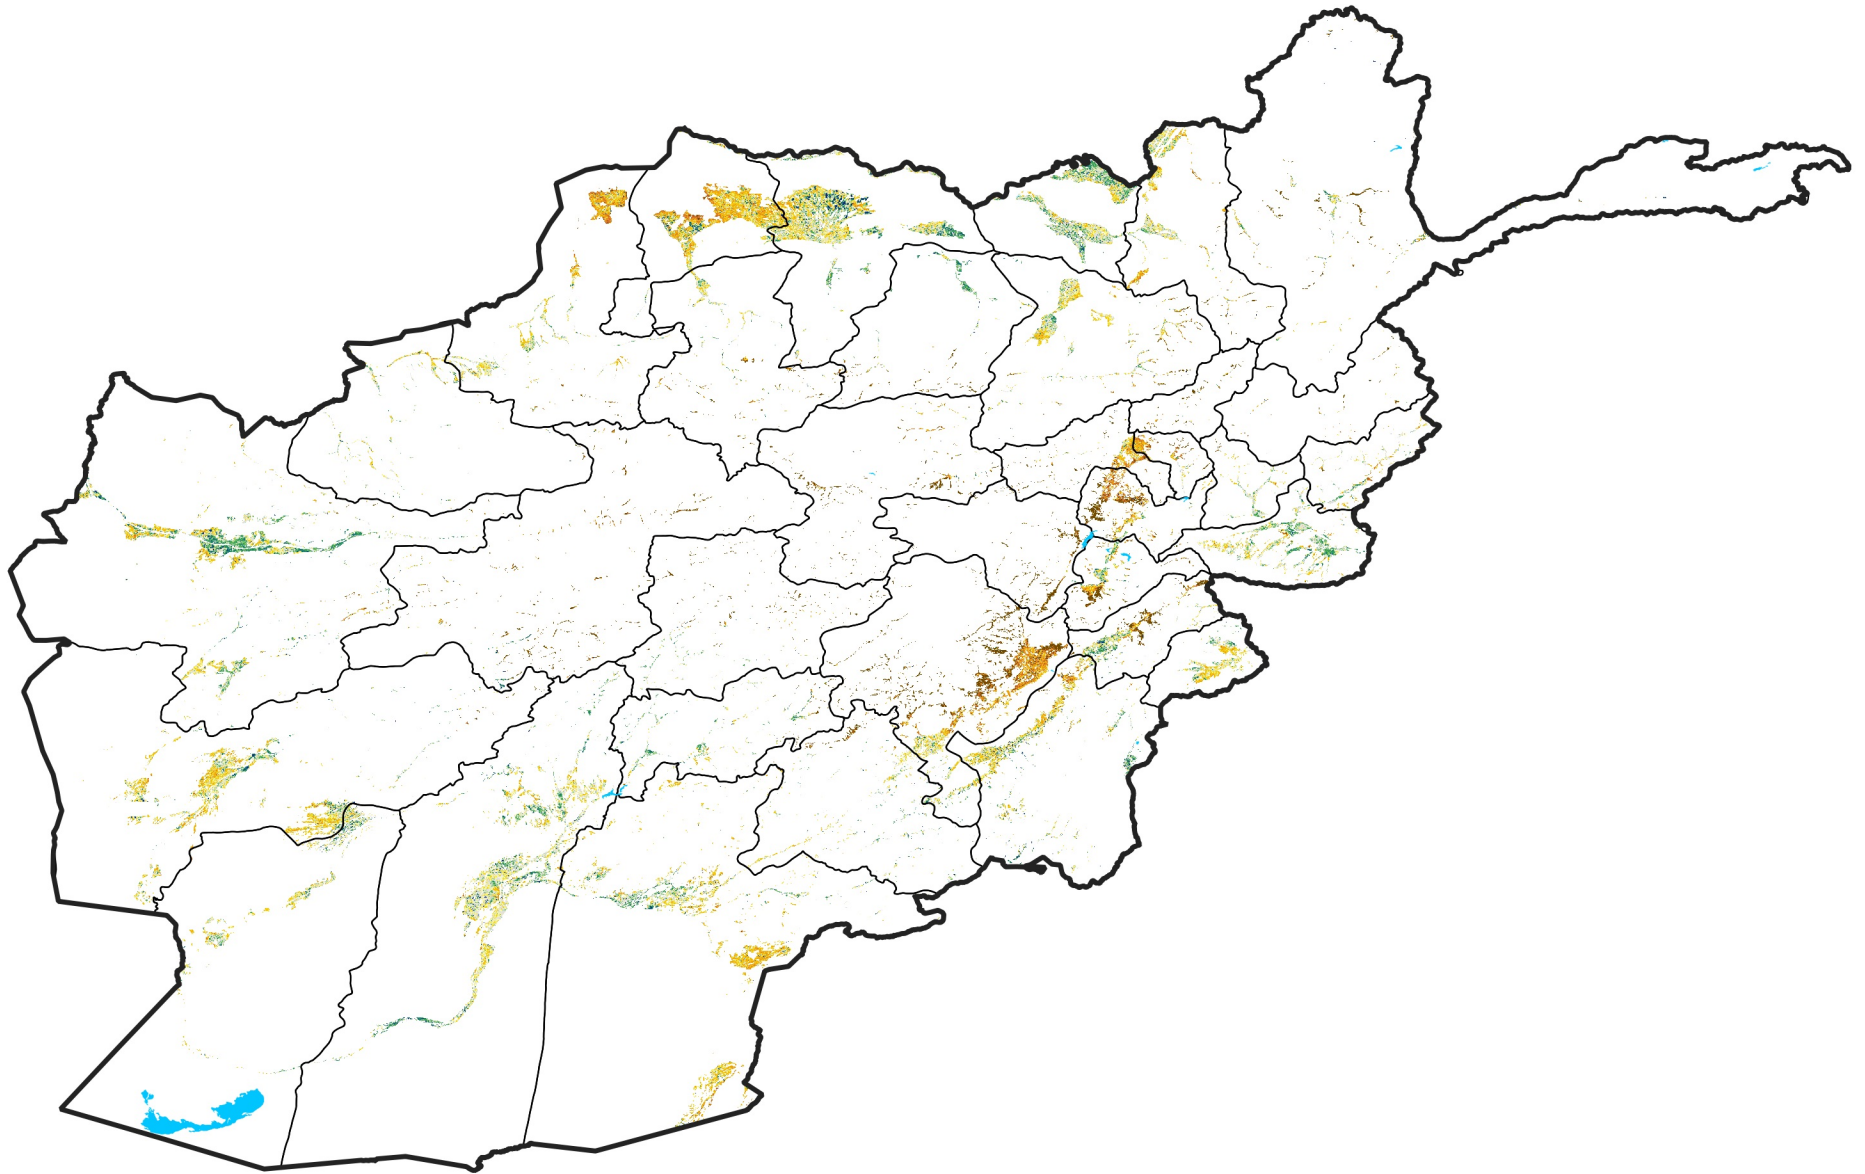

Afghanistan Irrigated Agricultural Areas

Percent of Mean NDVI

2013 / mean (2003 - 2022)

Period 01 / January 01 - 10, 2013

Percent of Normal