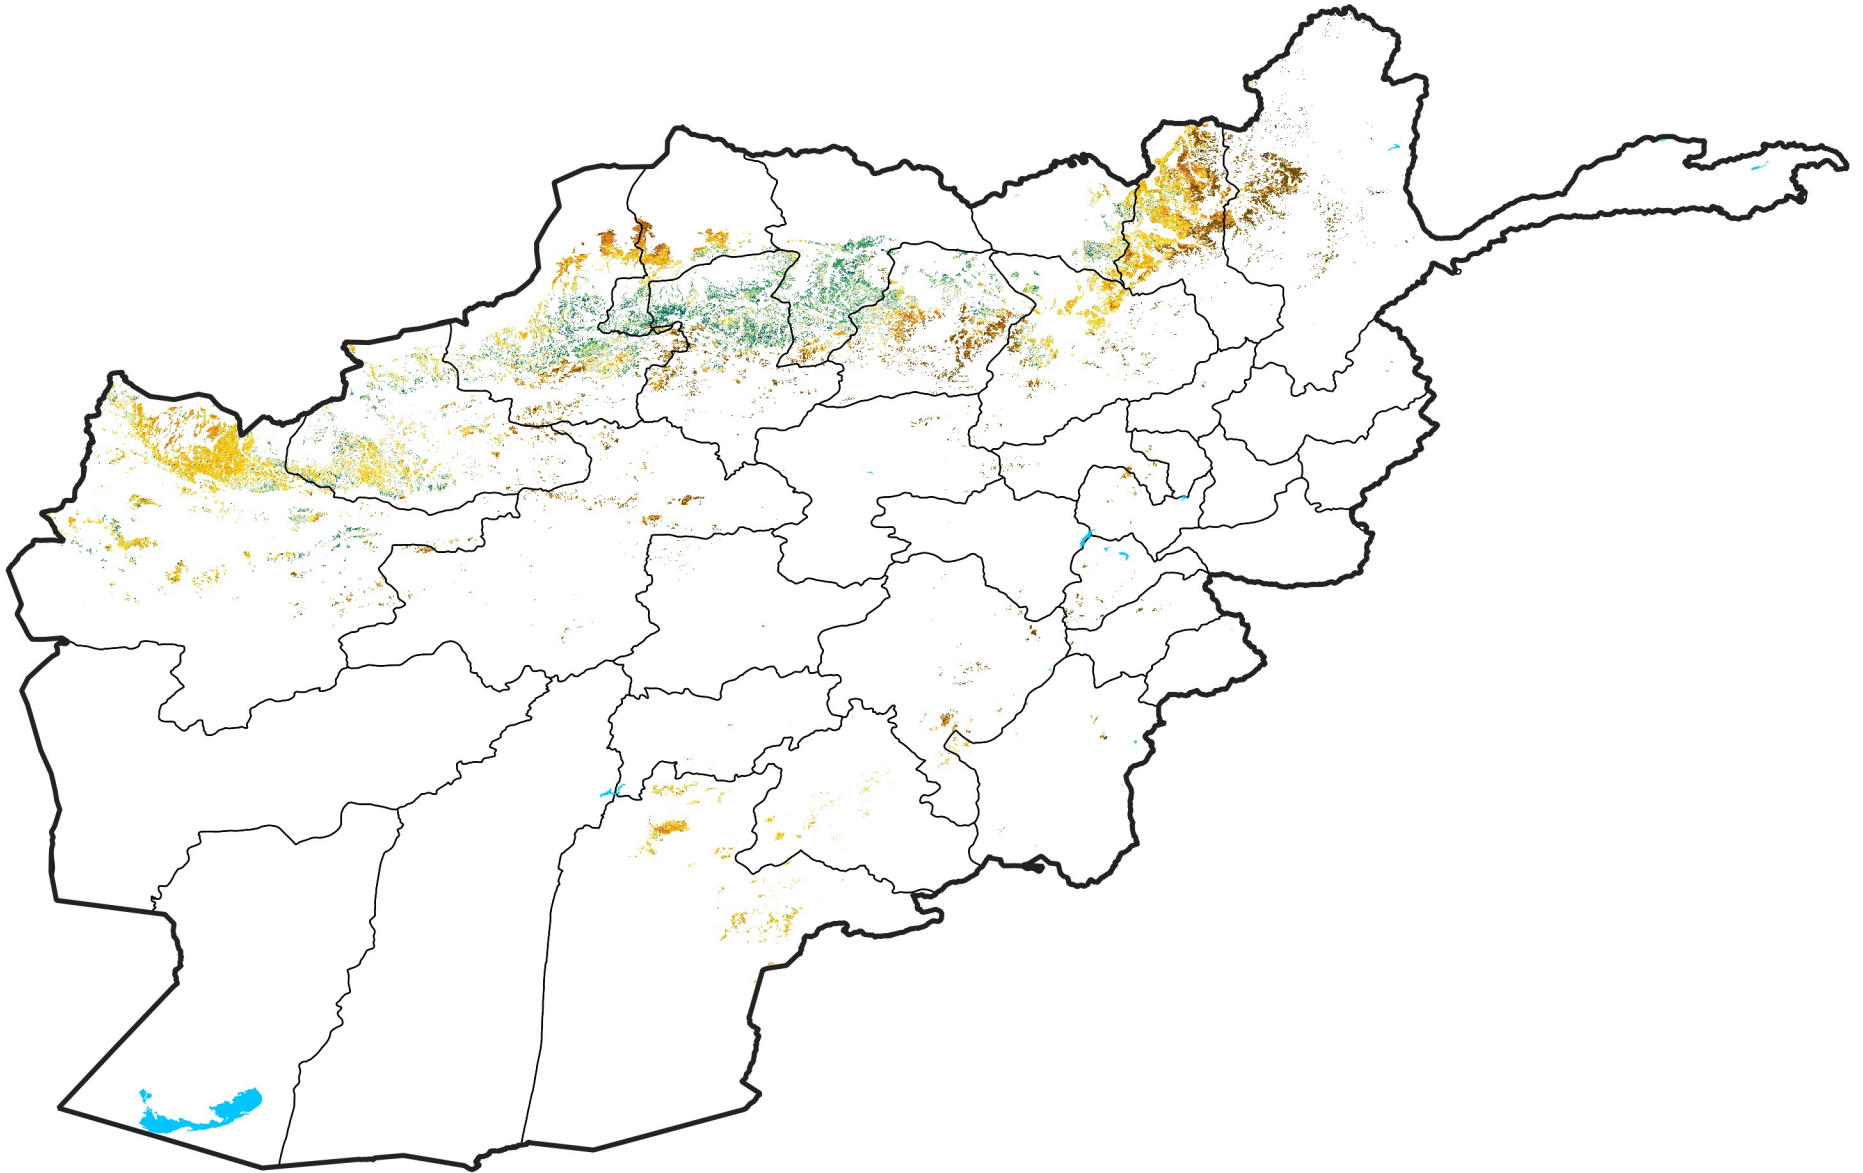

Afghanistan Rainfed Agricultural Areas

Percent of Mean NDVI

2013 / mean (2003 - 2022)

Period 01 / January 01 - 10, 2013

Percent of Normal