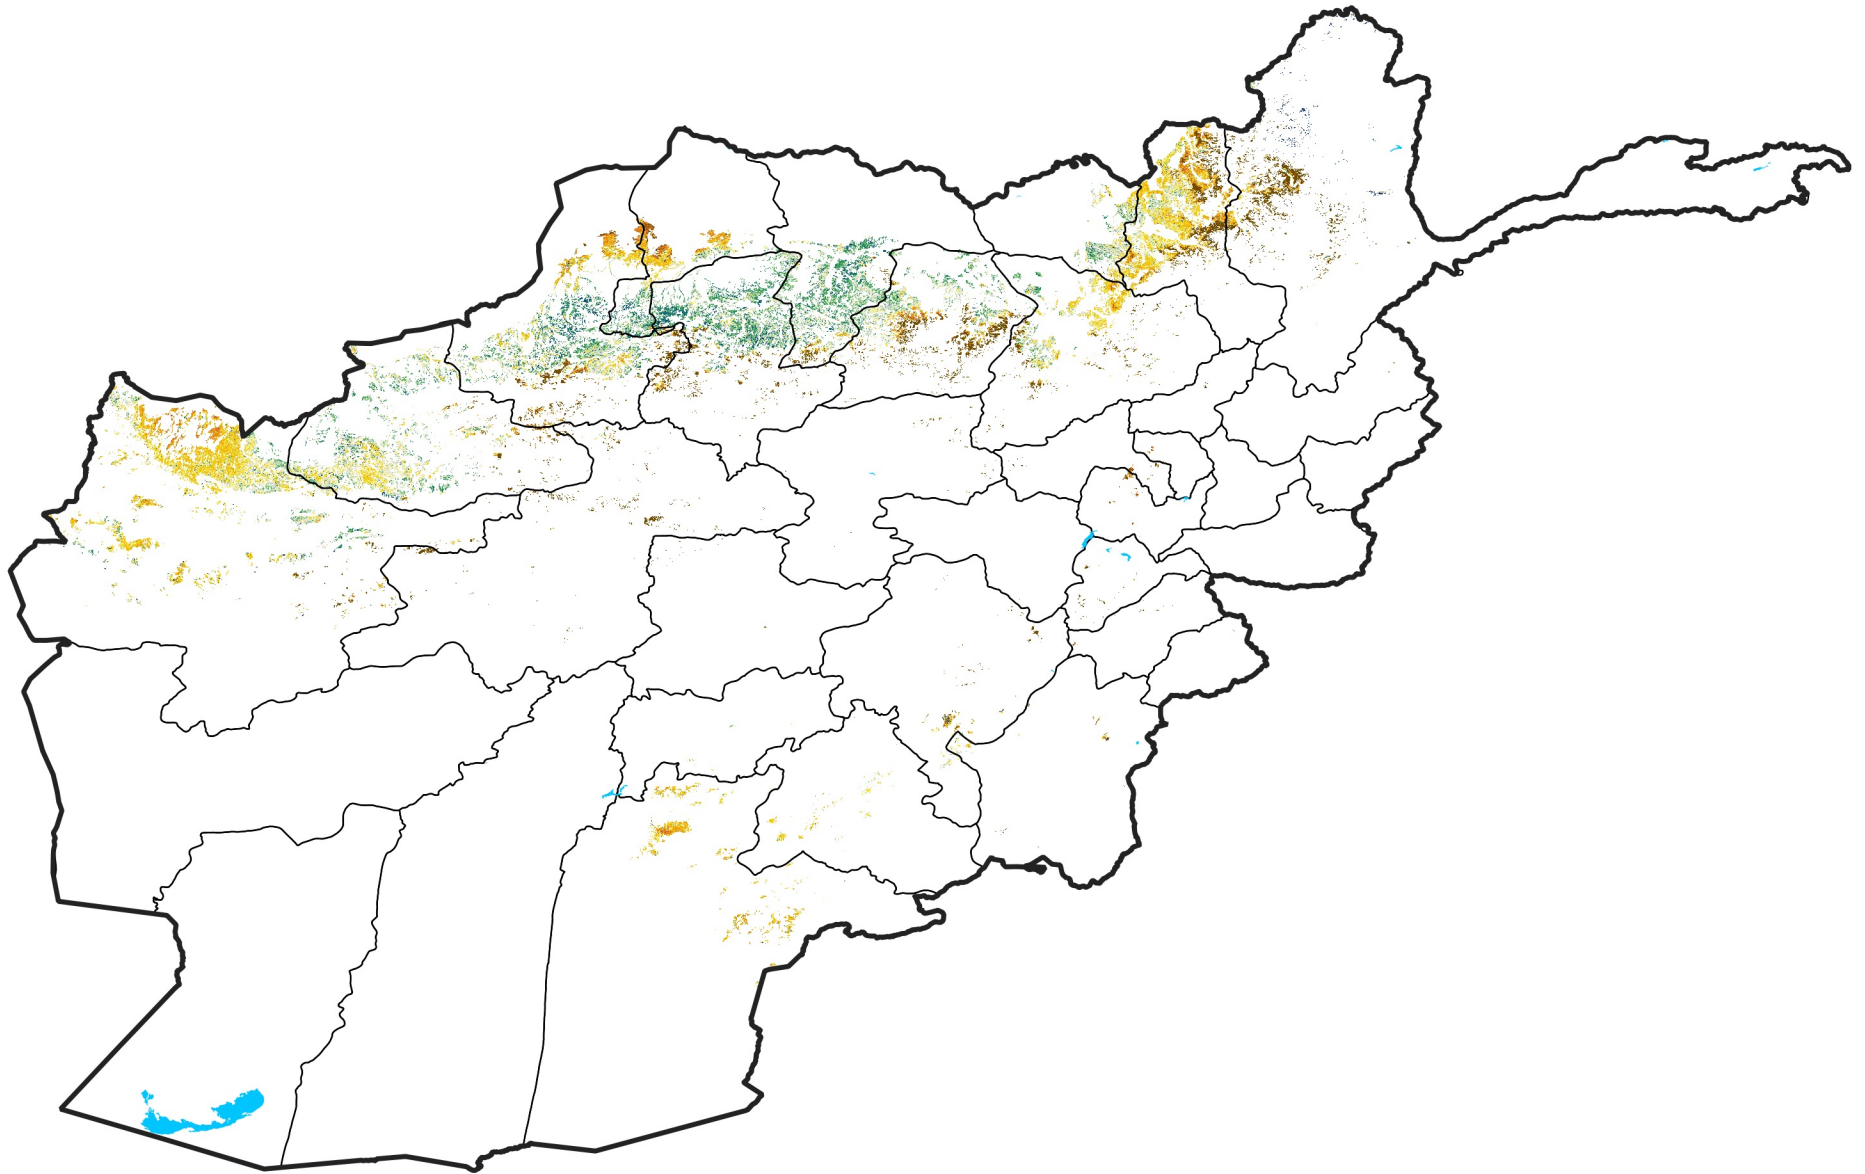

Afghanistan Rainfed Agricultural Areas

Percent of Mean NDVI

2013 / mean (2003 - 2022)

Period 02 / January 11 - 20, 2013

Percent of Normal