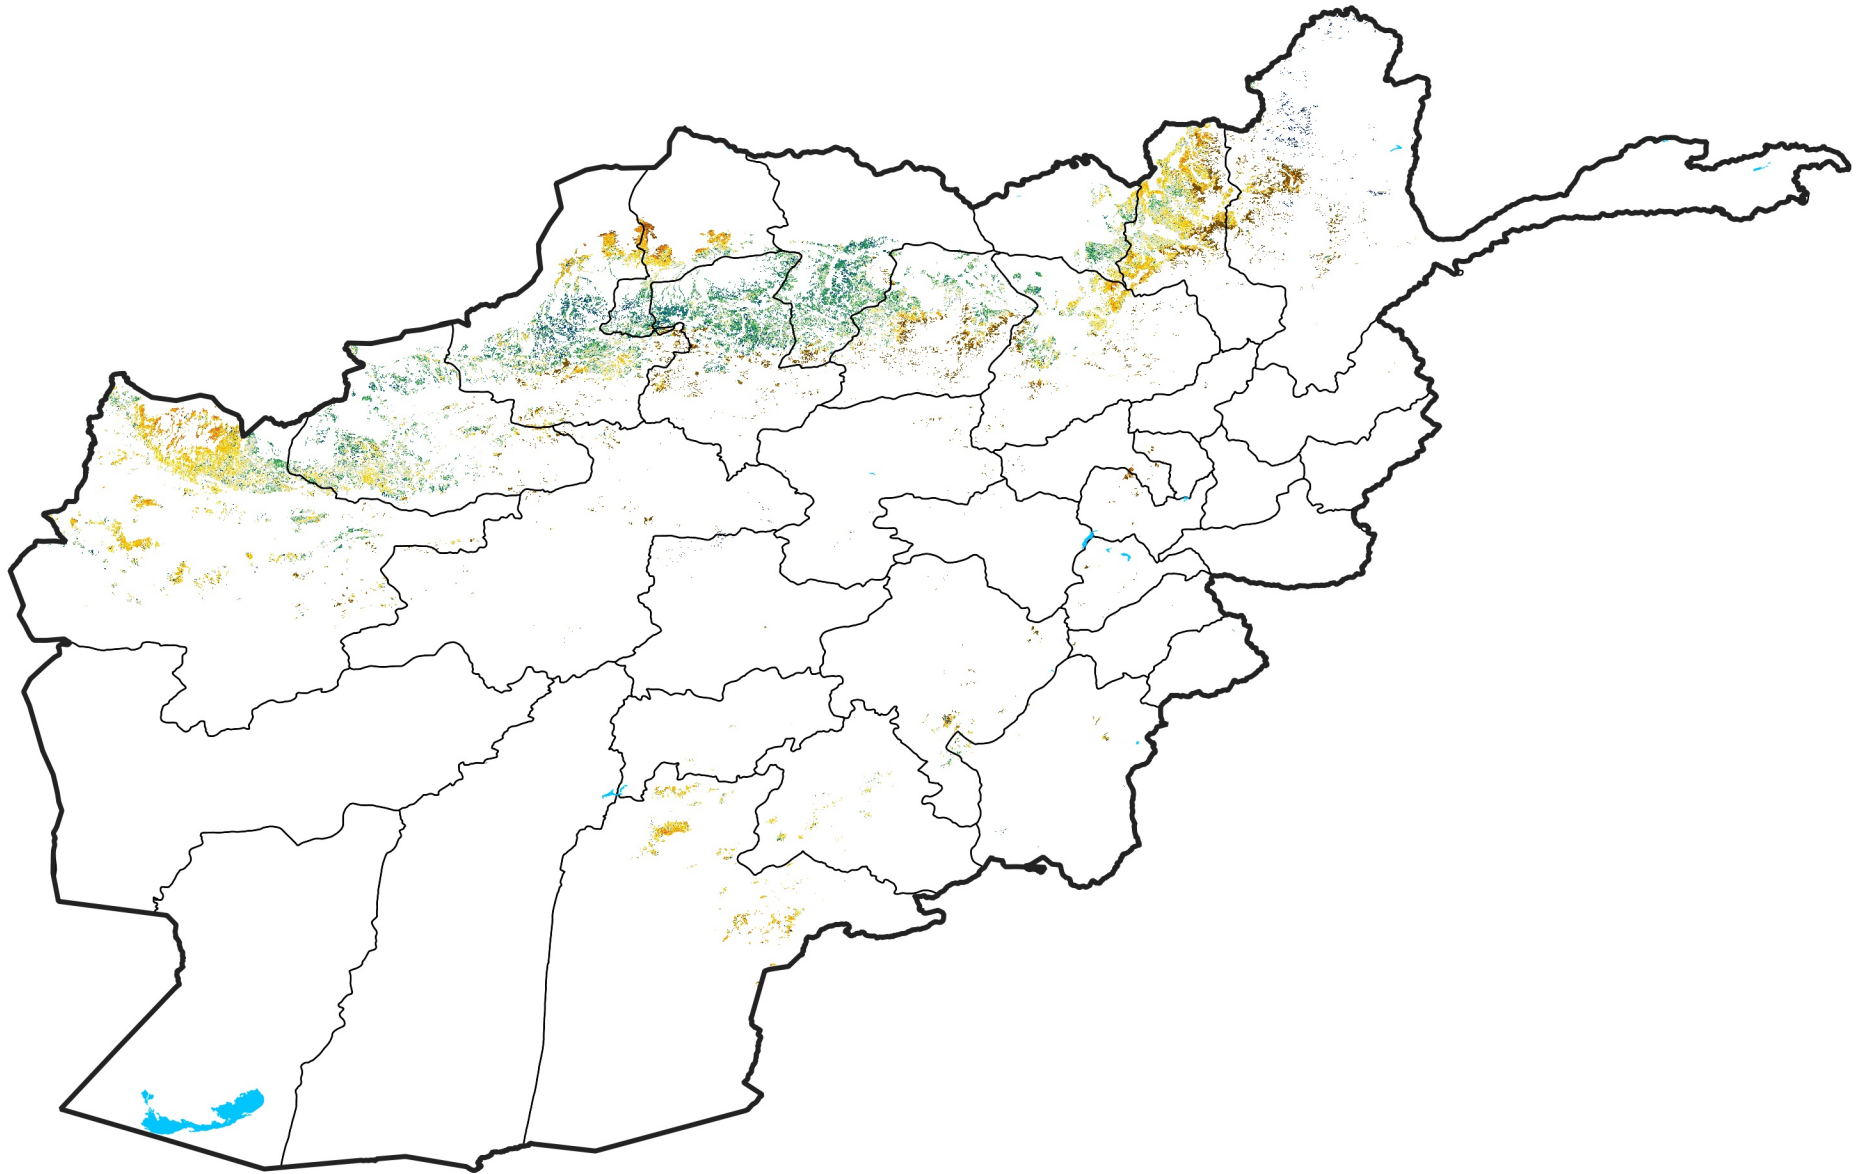

Afghanistan Rainfed Agricultural Areas

Percent of Mean NDVI

2013 / mean (2003 - 2022)

Period 03 / January 21 - 31, 2013

Percent of Normal