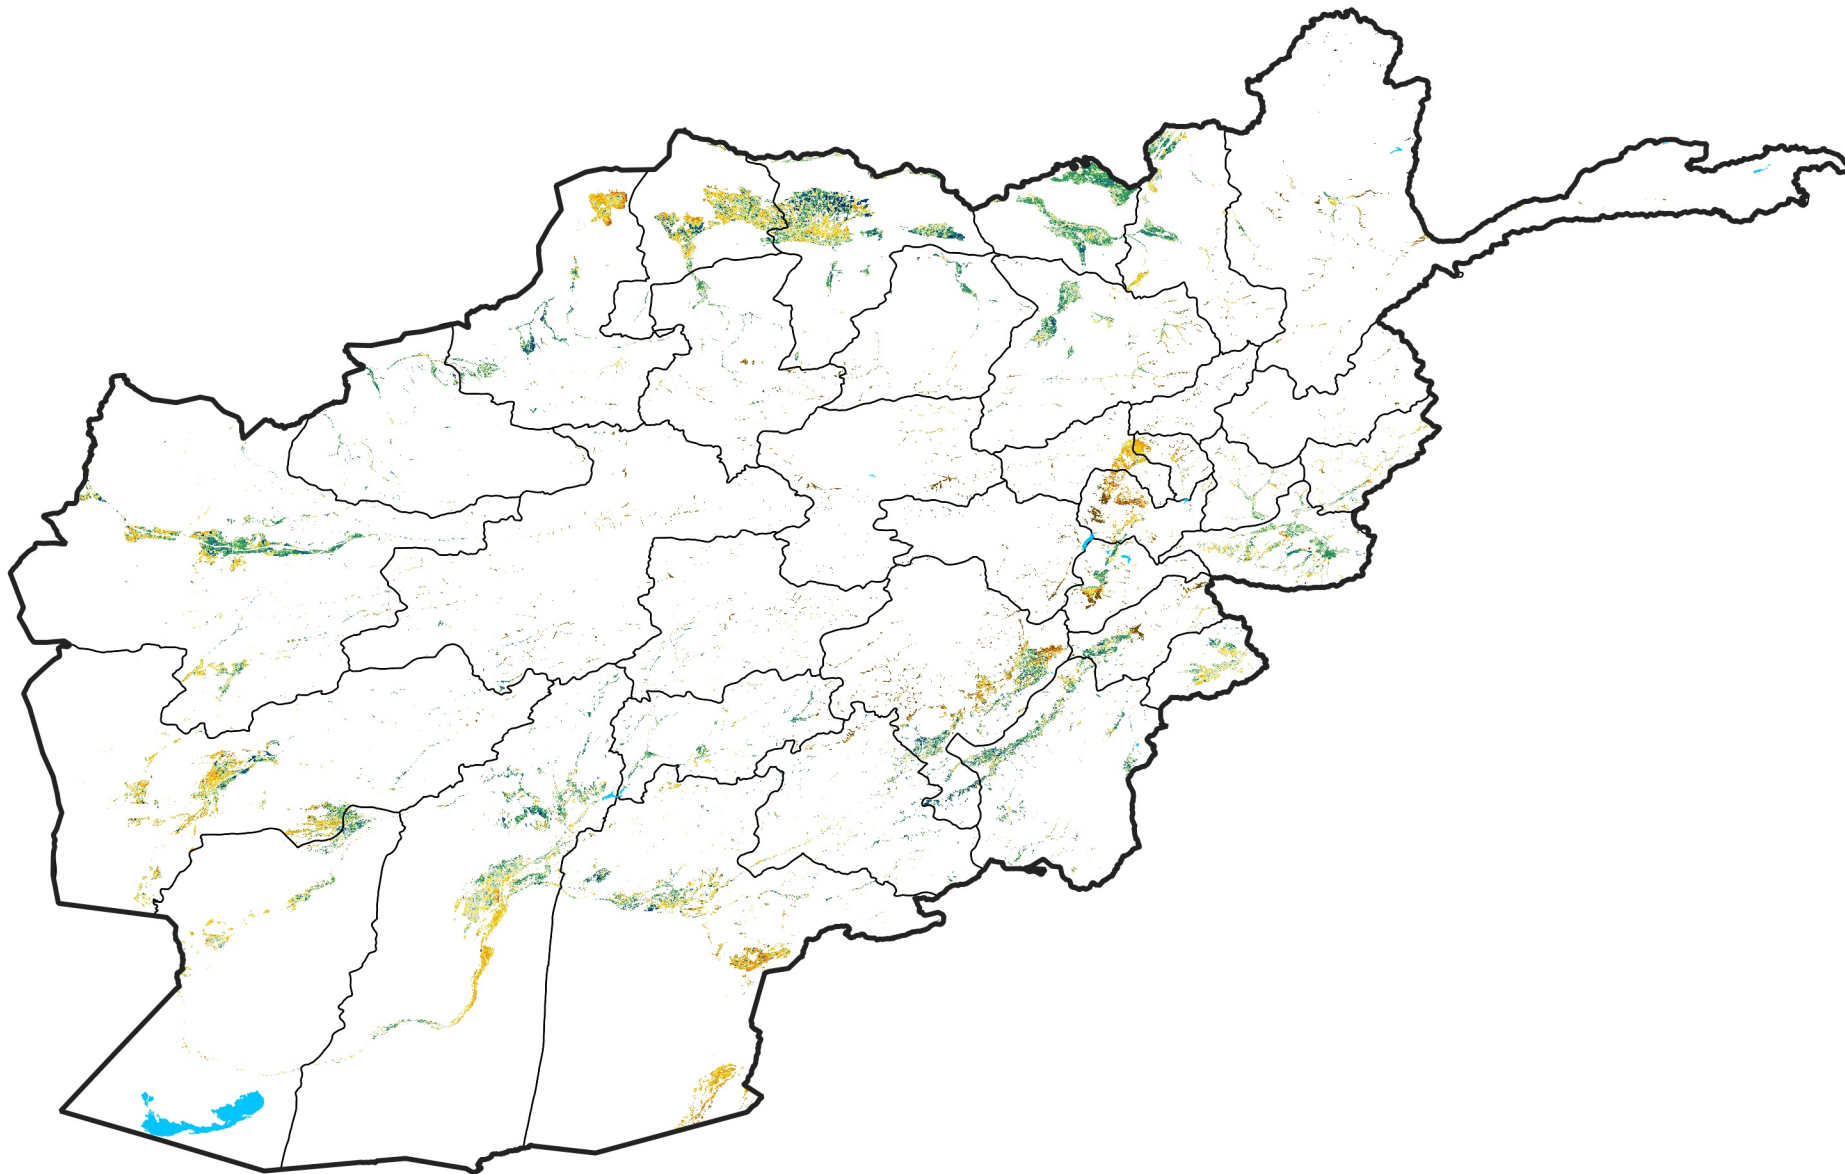

Afghanistan Irrigated Agricultural Areas

Percent of Mean NDVI

2013 / mean (2003 - 2022)

Period 04 / February 01 - 10, 2013

Percent of Normal