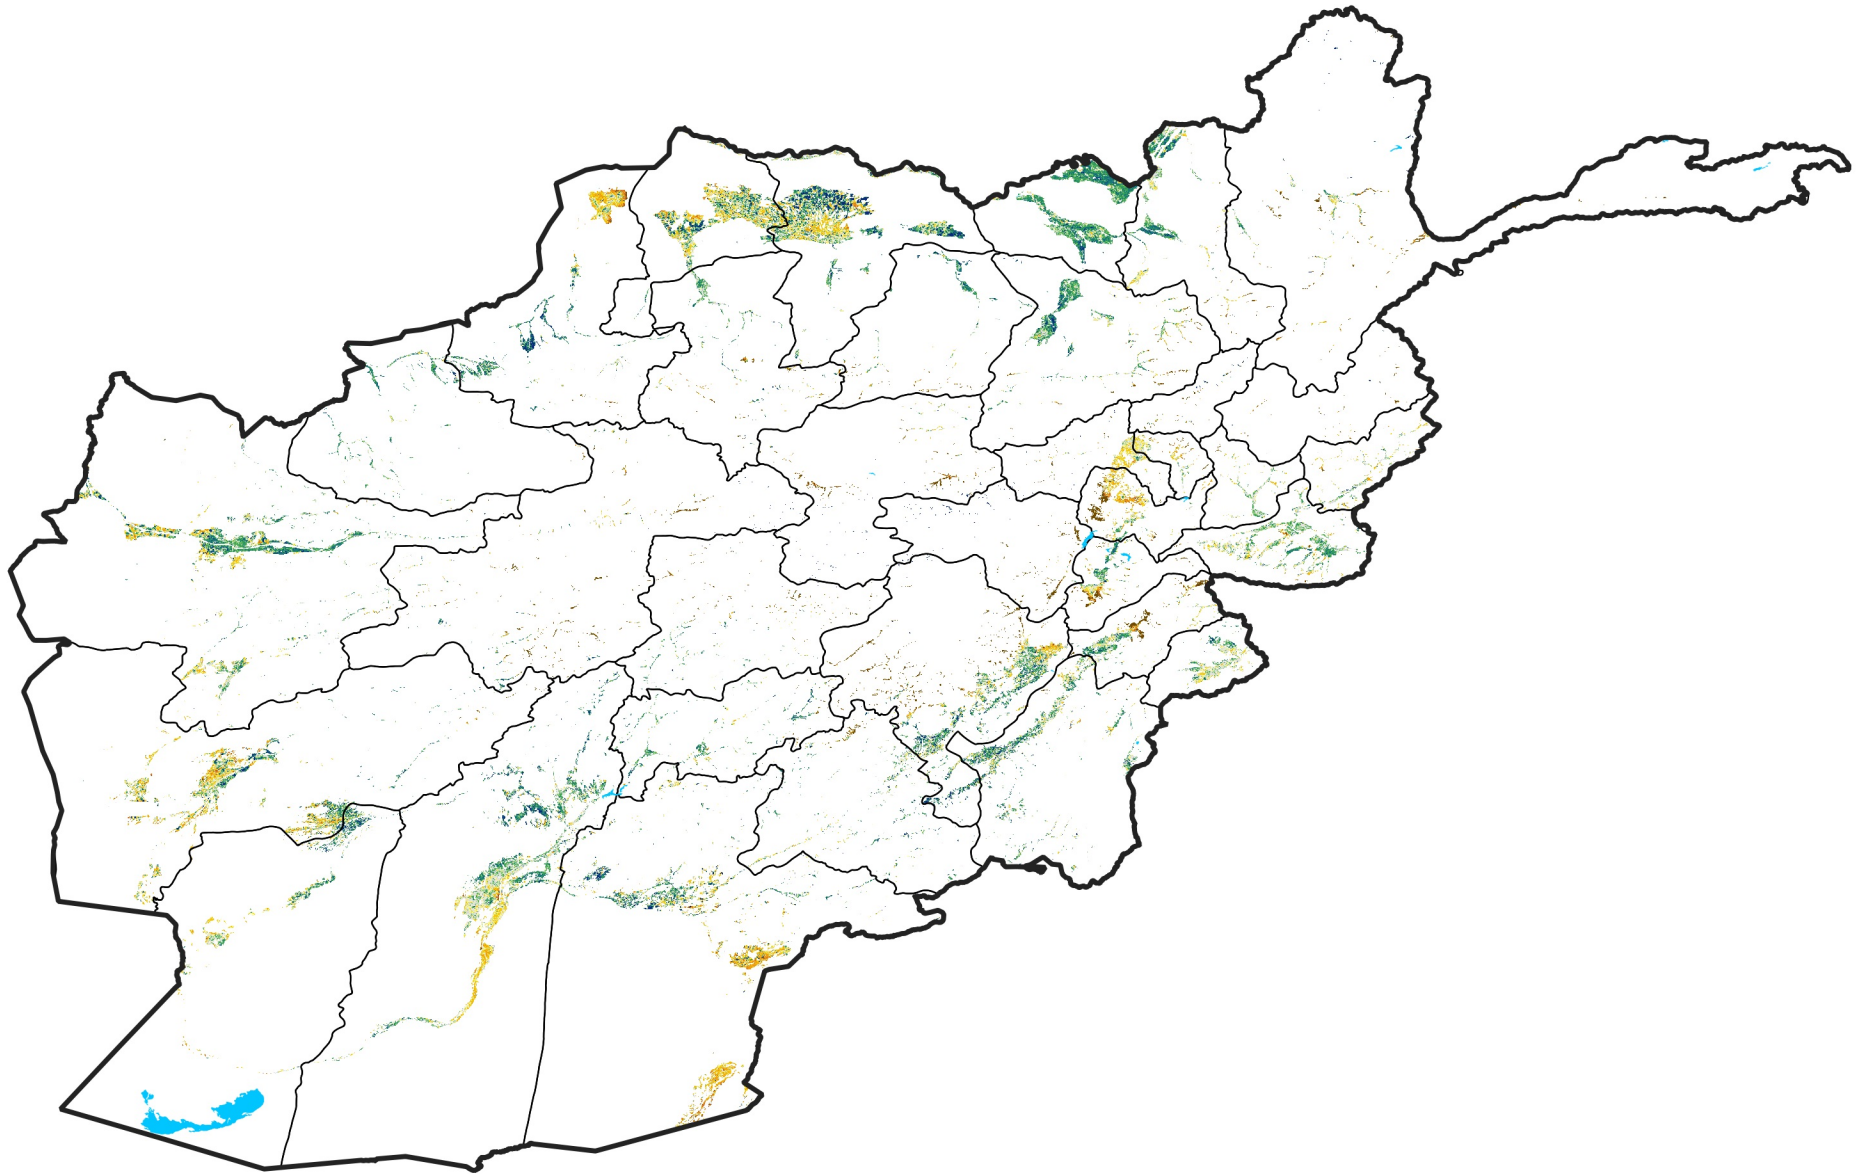

Afghanistan Irrigated Agricultural Areas

Percent of Mean NDVI

2013 / mean (2003 - 2022)

Period 05 / February 11 - 20, 2013

Percent of Normal