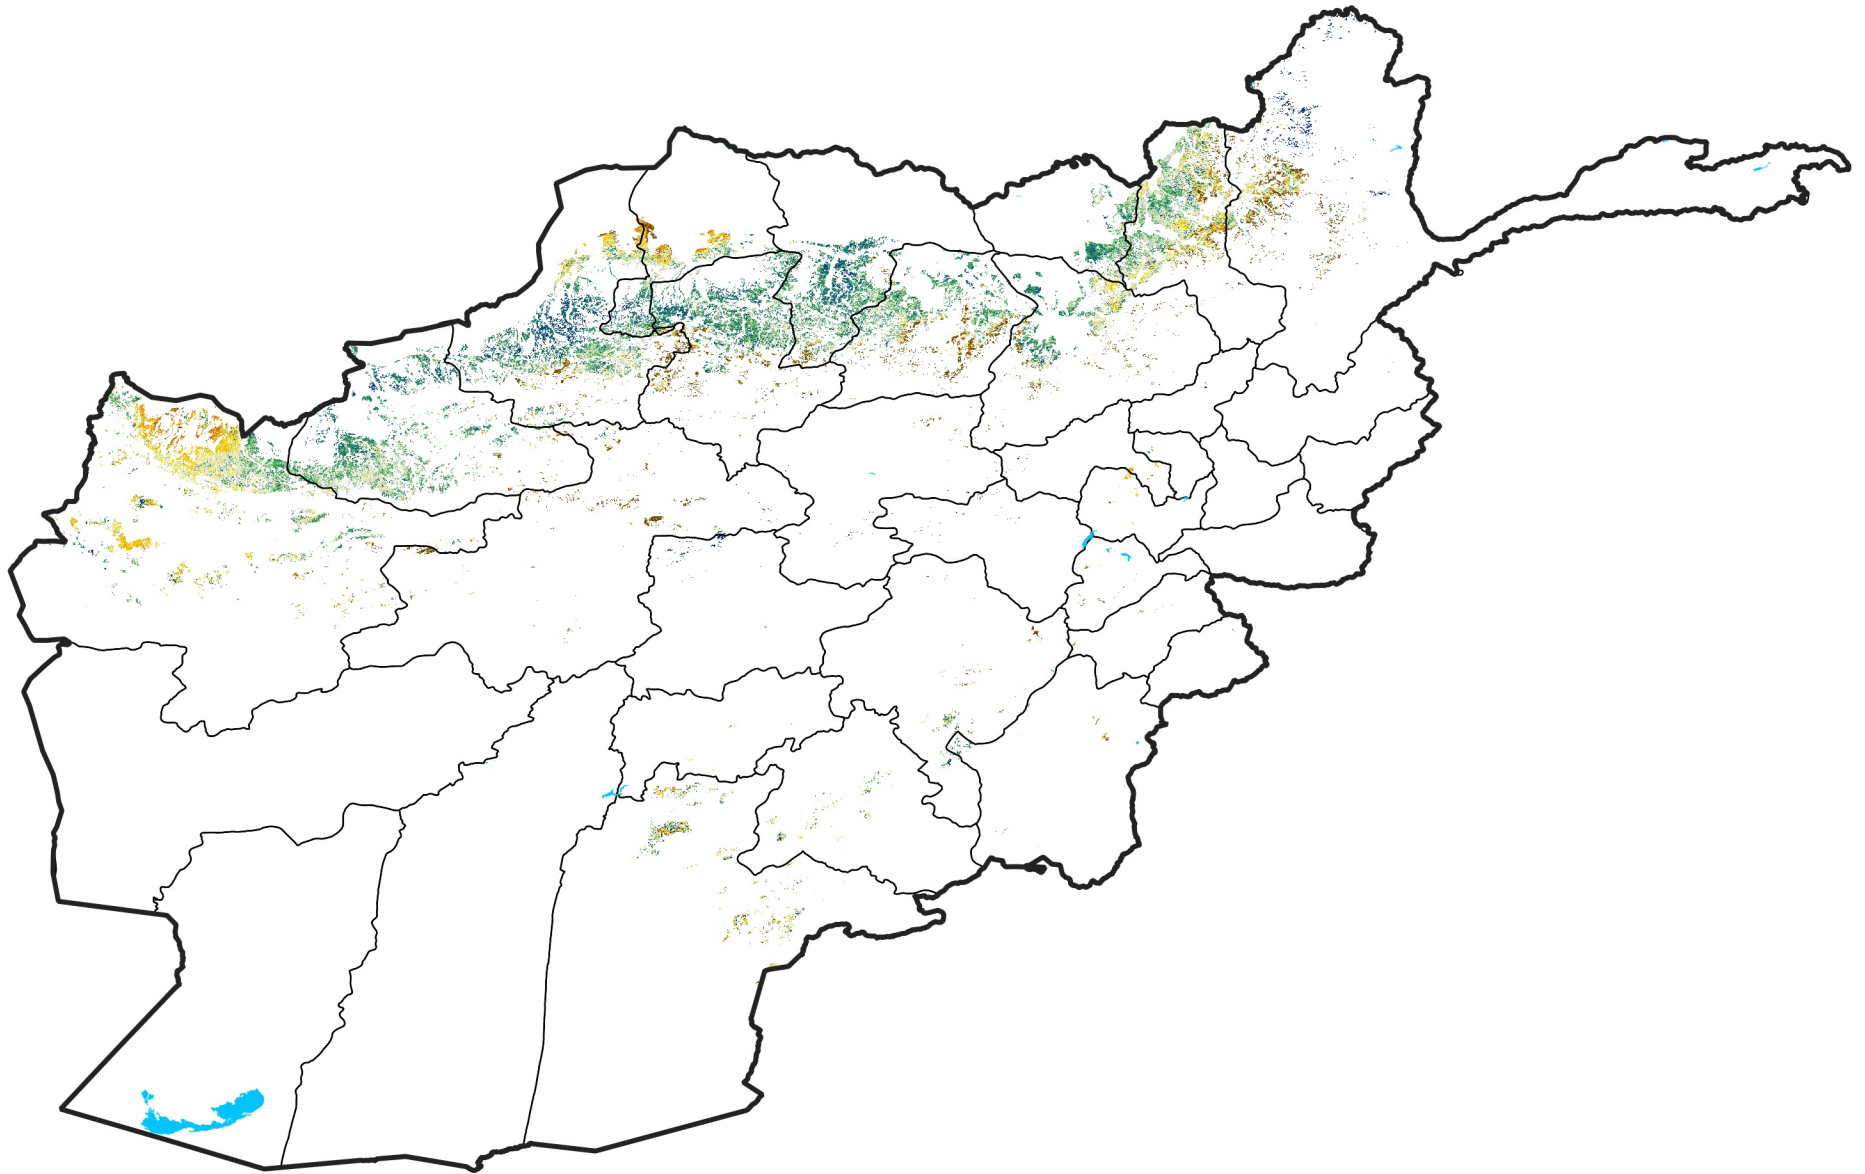

Afghanistan Rainfed Agricultural Areas

Percent of Mean NDVI

2013 / mean (2003 - 2022)

Period 05 / February 11 - 20, 2013

Percent of Normal