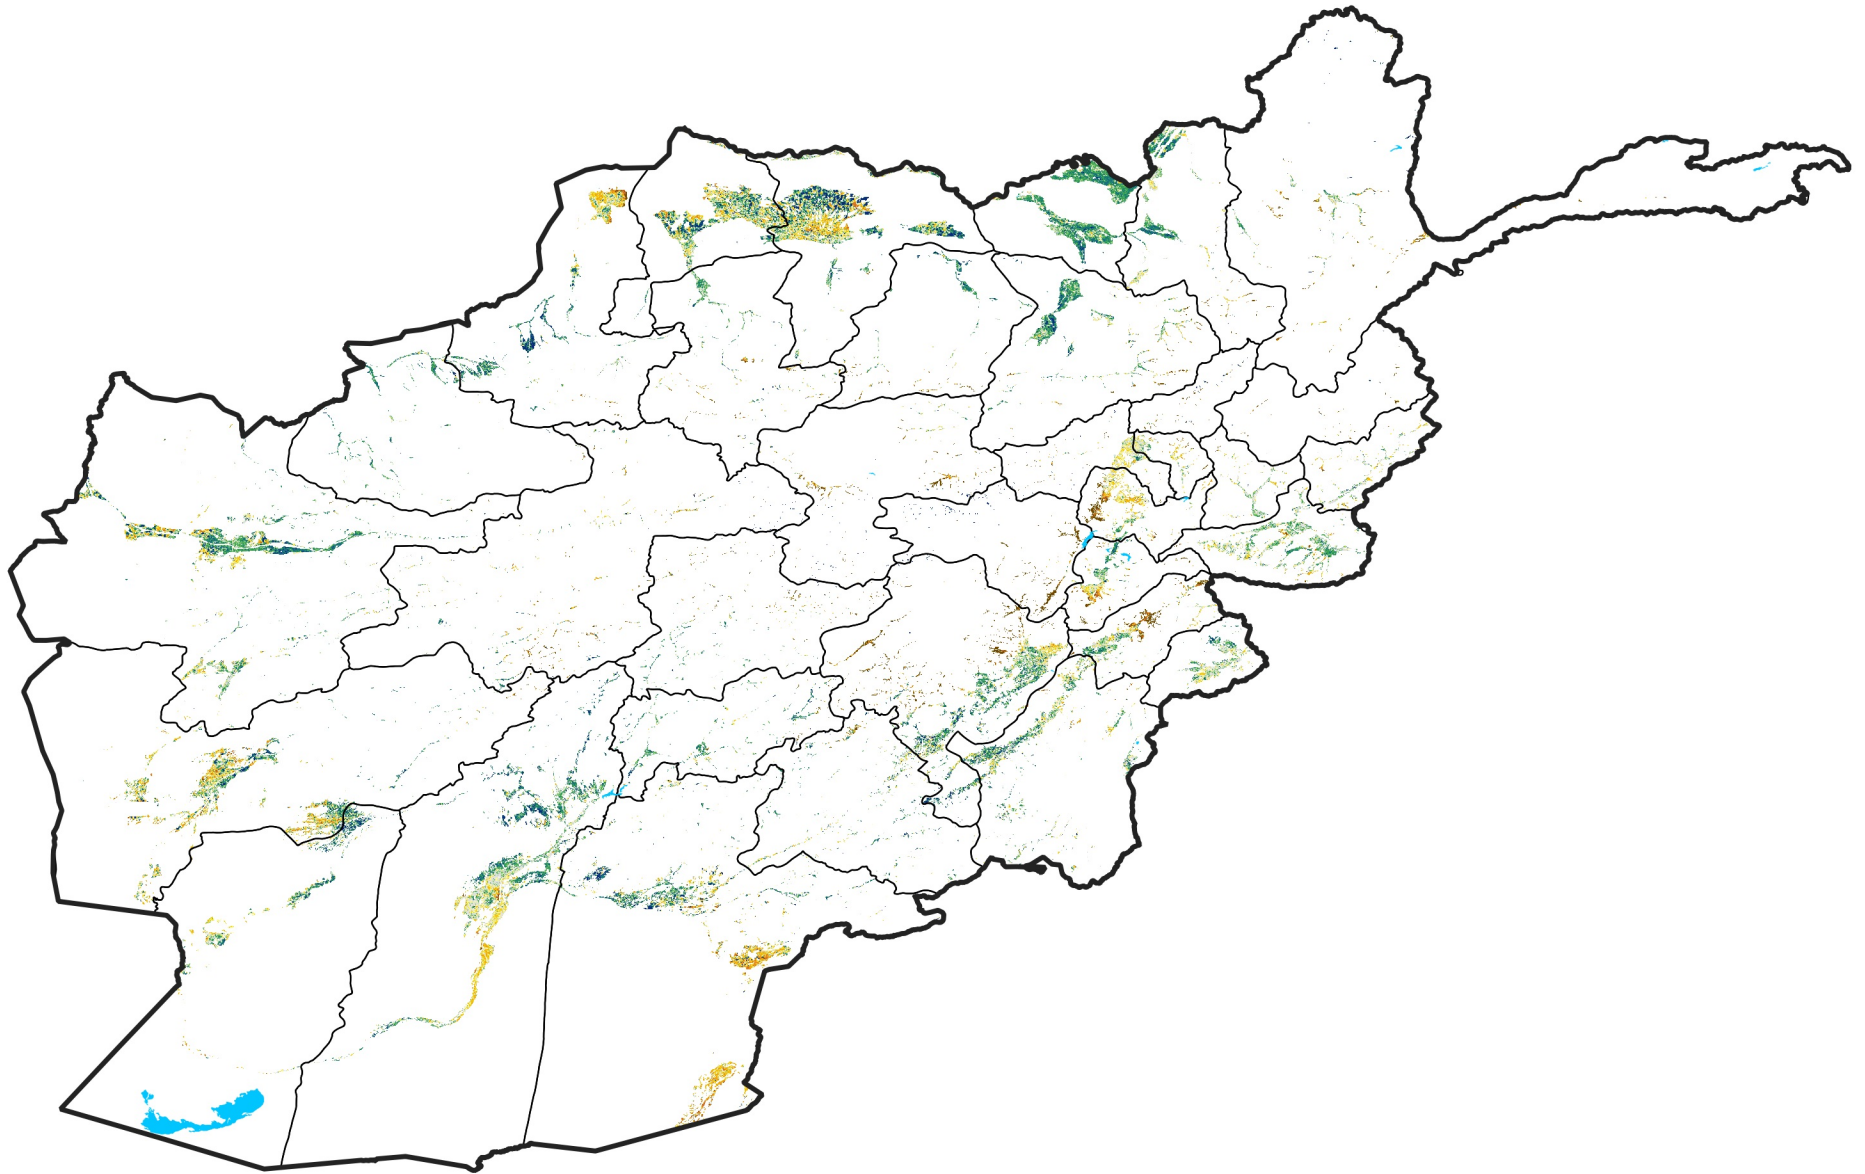

Afghanistan Irrigated Agricultural Areas

Percent of Mean NDVI

2013 / mean (2003 - 2022)

Period 06 / February 21 - 28, 2013

Percent of Normal