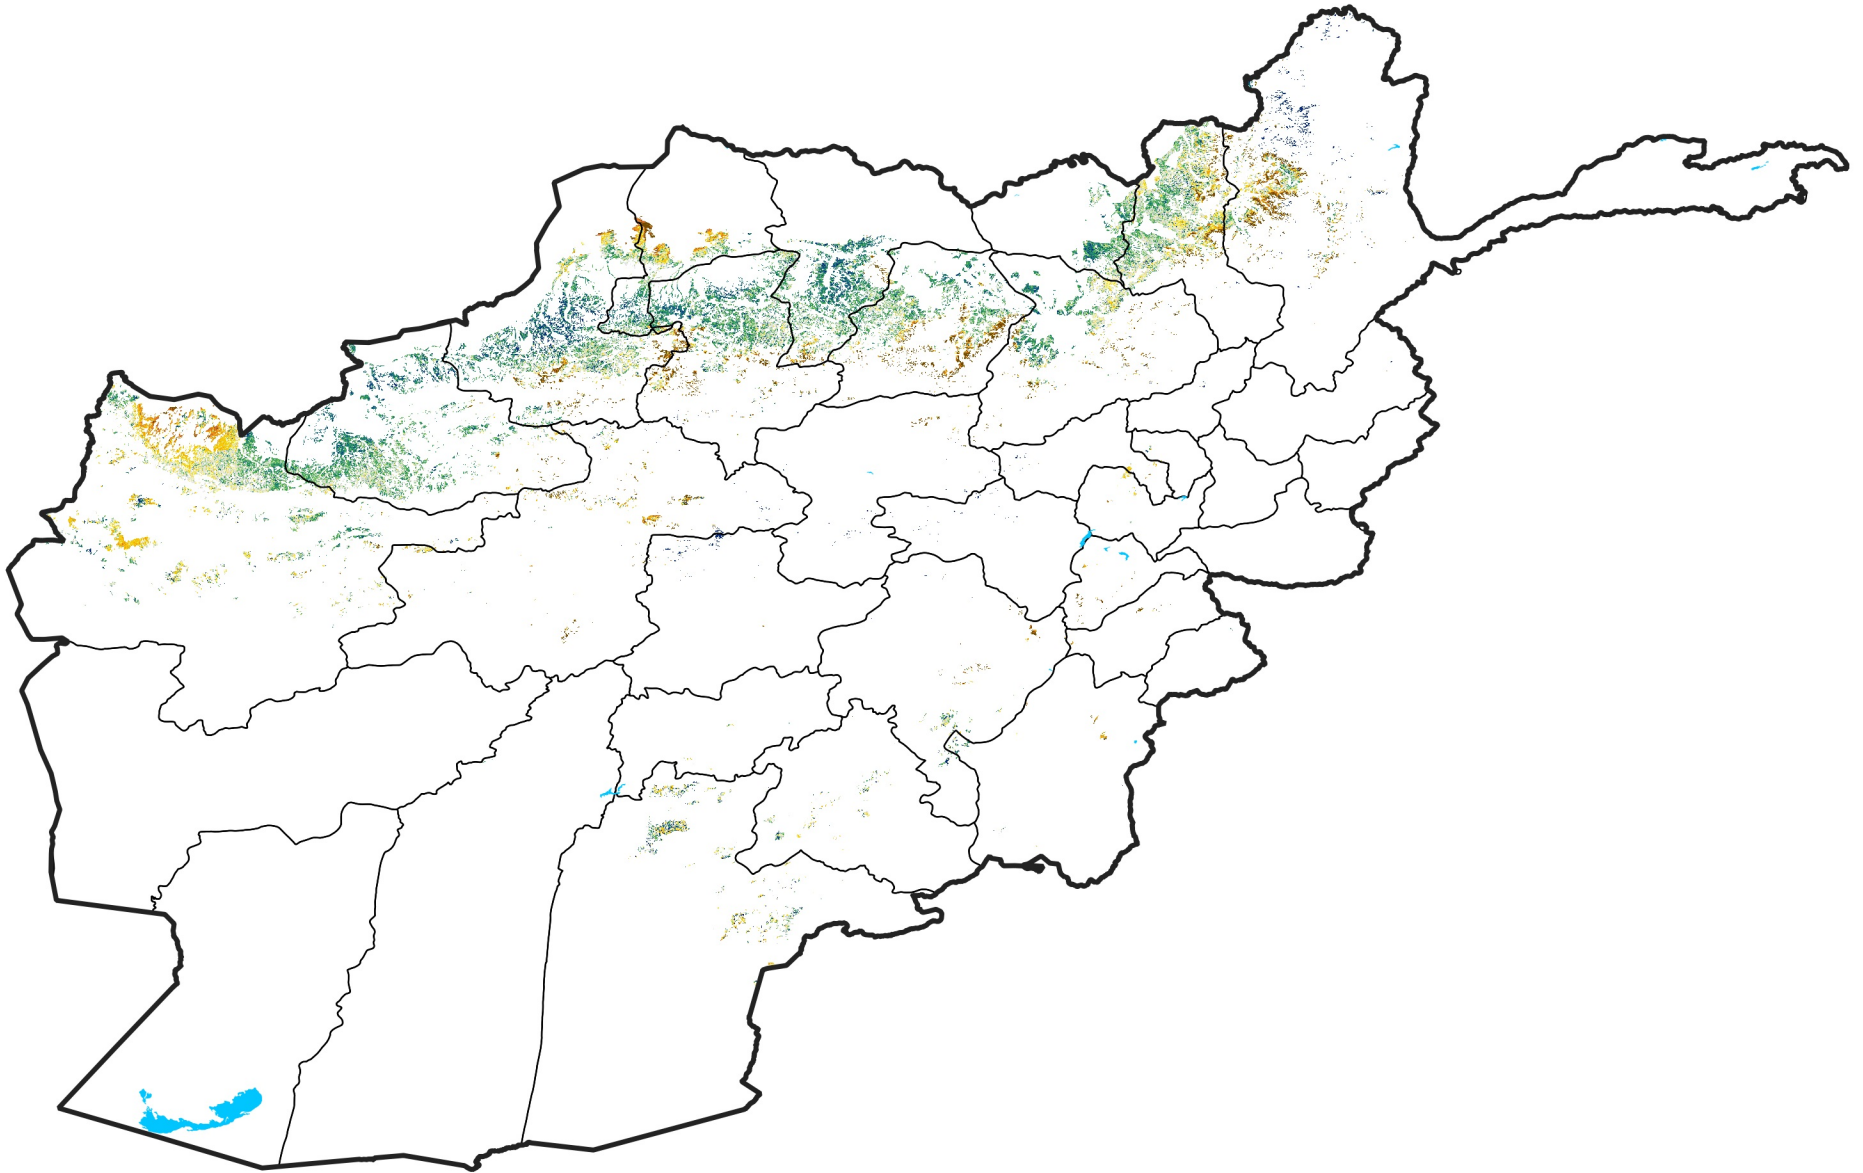

Afghanistan Rainfed Agricultural Areas

Percent of Mean NDVI

2013 / mean (2003 - 2022)

Period 06 / February 21 - 28, 2013

Percent of Normal