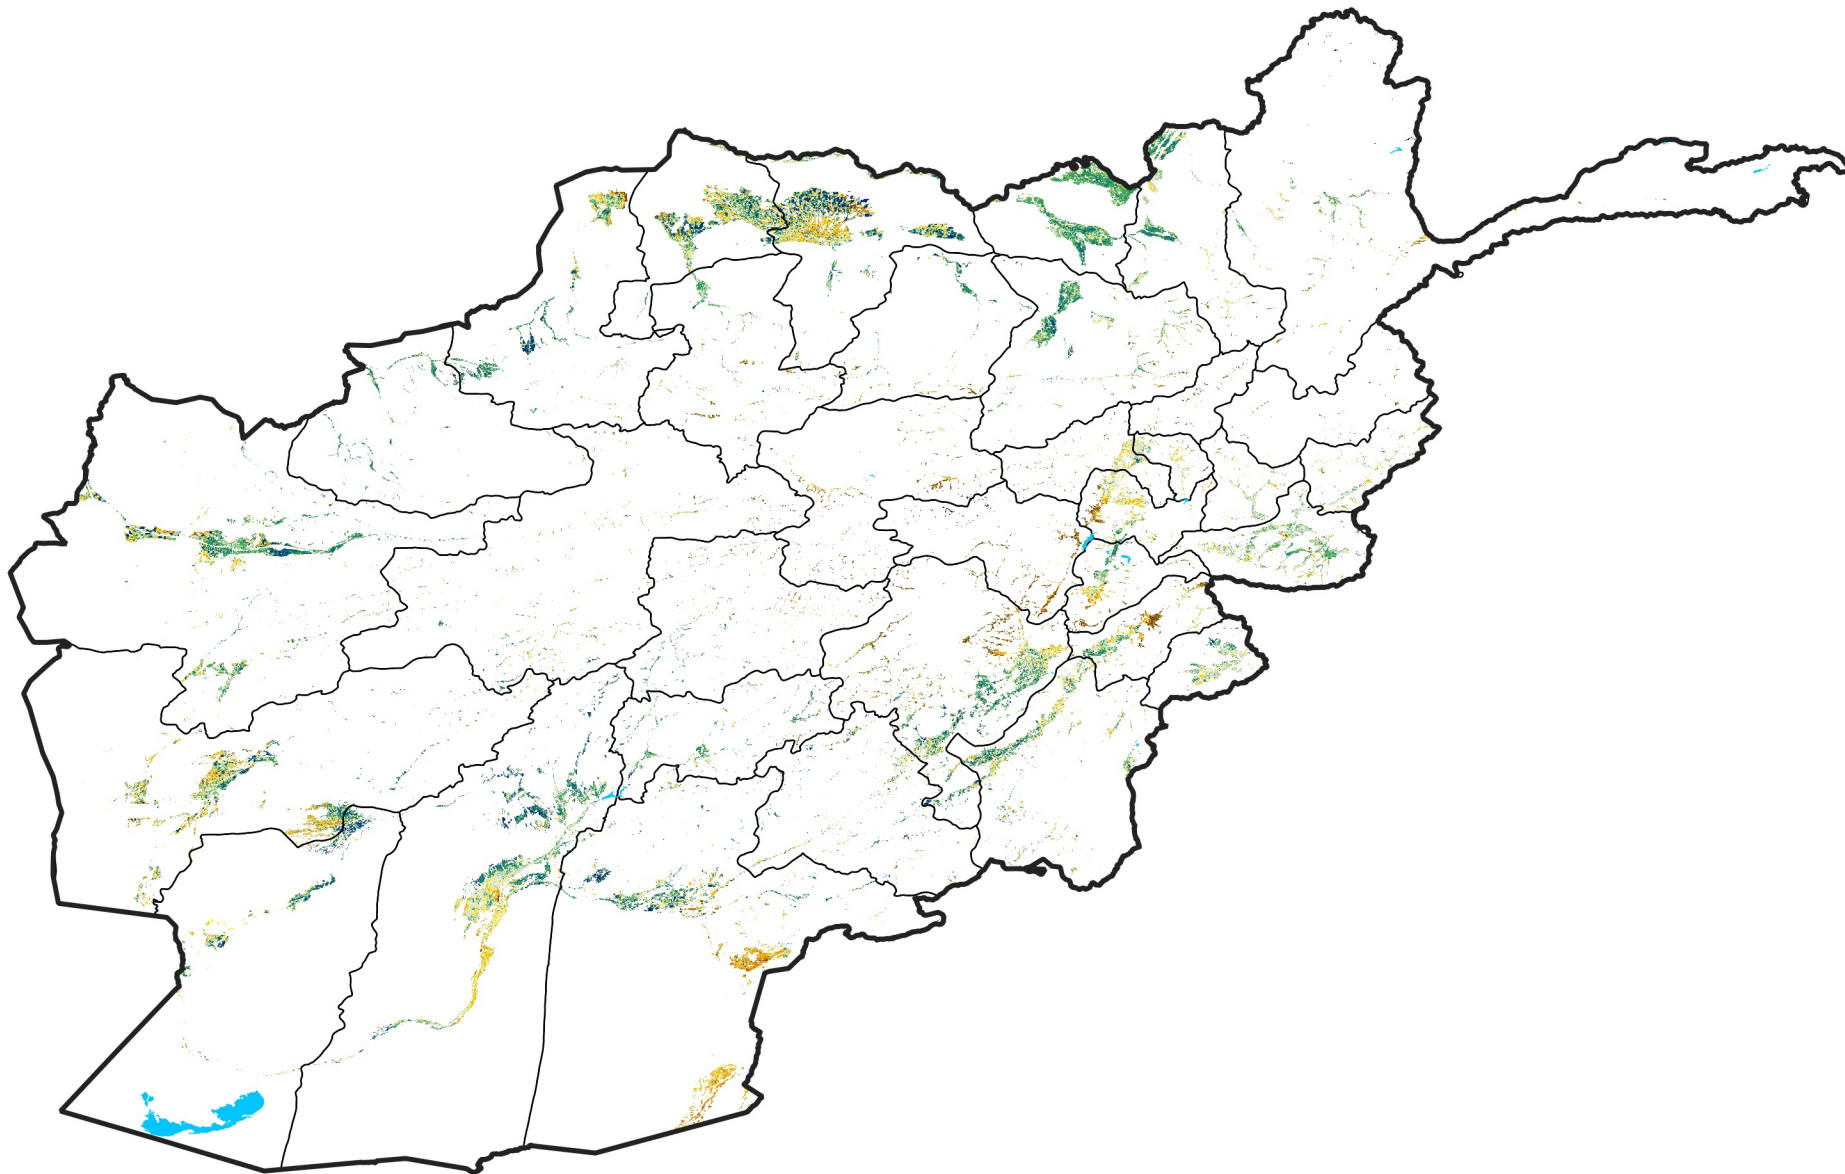

Afghanistan Irrigated Agricultural Areas

Percent of Mean NDVI

2013 / mean (2003 - 2022)

Period 07 / March 01 - 10, 2013

Percent of Normal