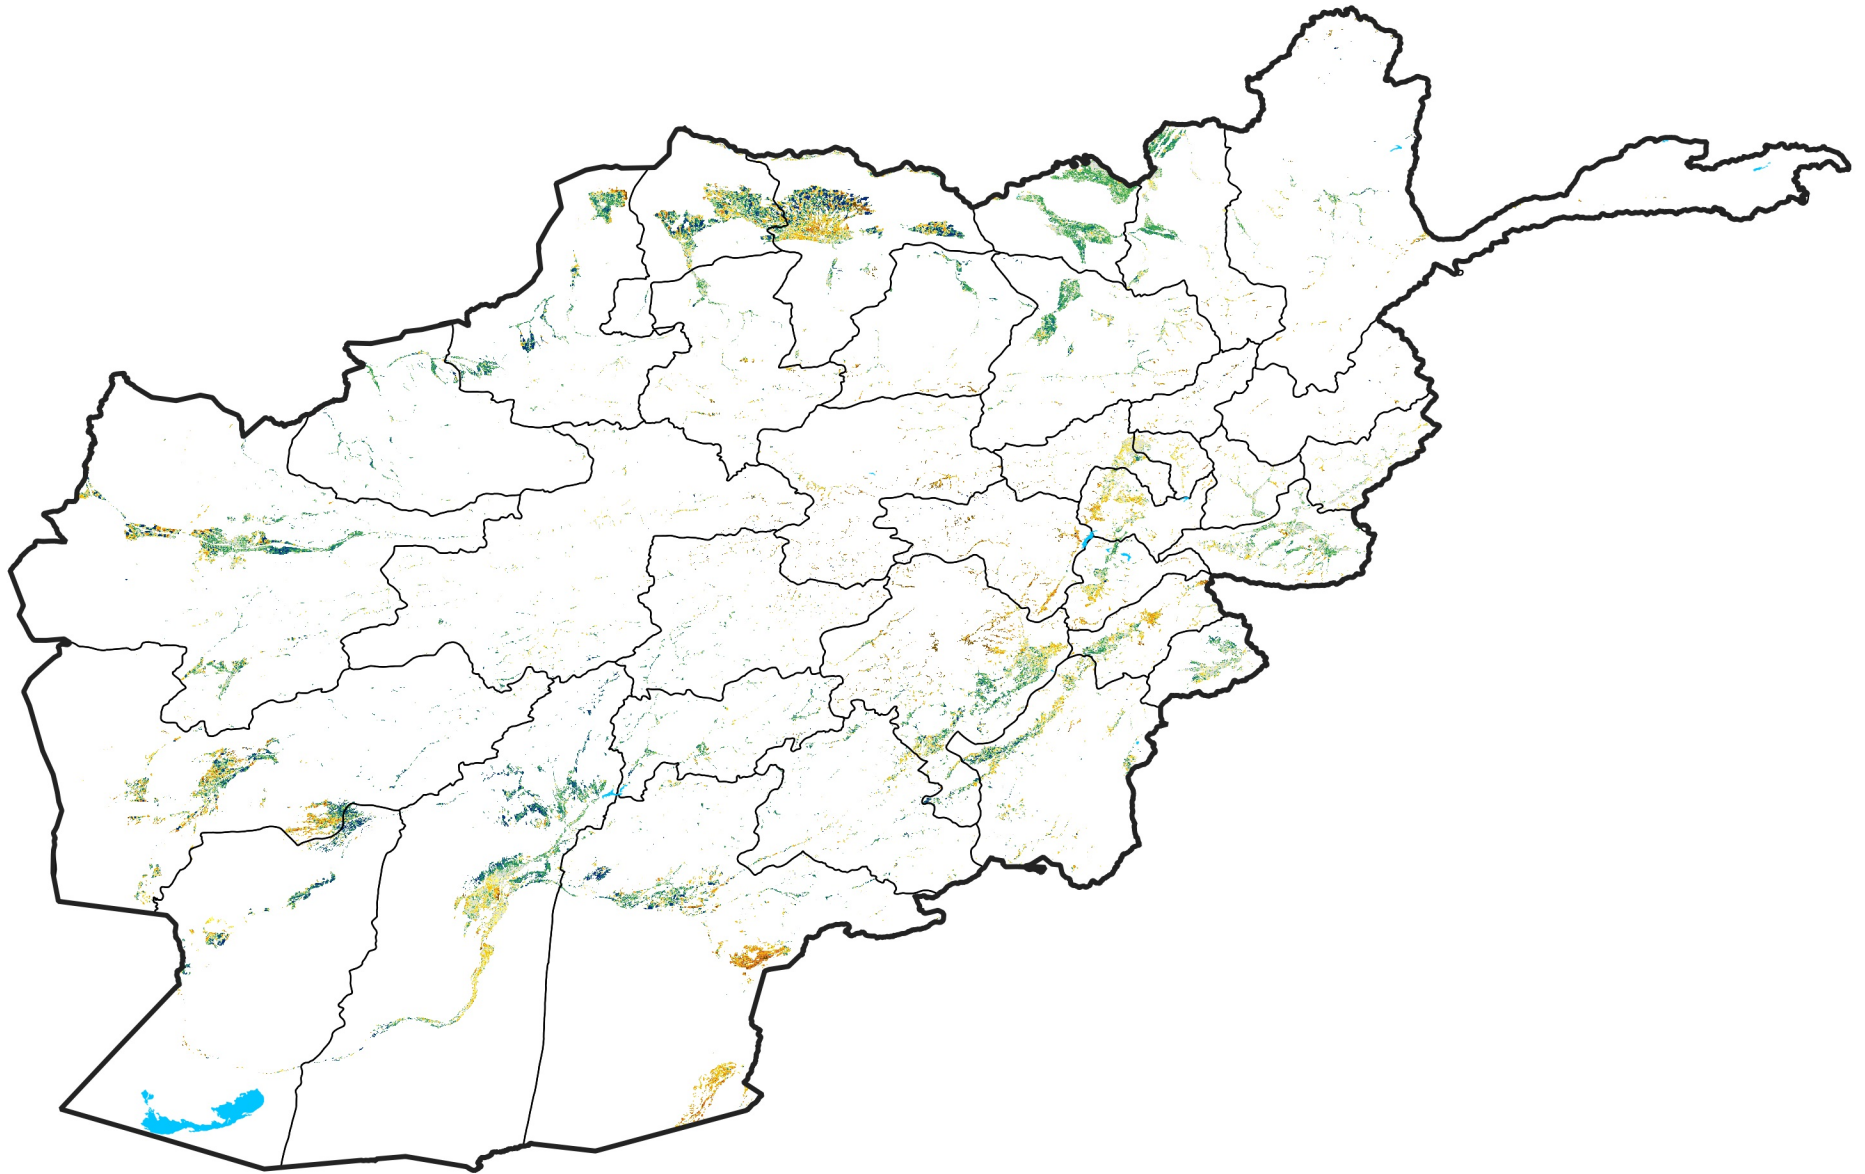

Afghanistan Irrigated Agricultural Areas

Percent of Mean NDVI

2013 / mean (2003 - 2022)

Period 08 / March 11 - 20, 2013

Percent of Normal