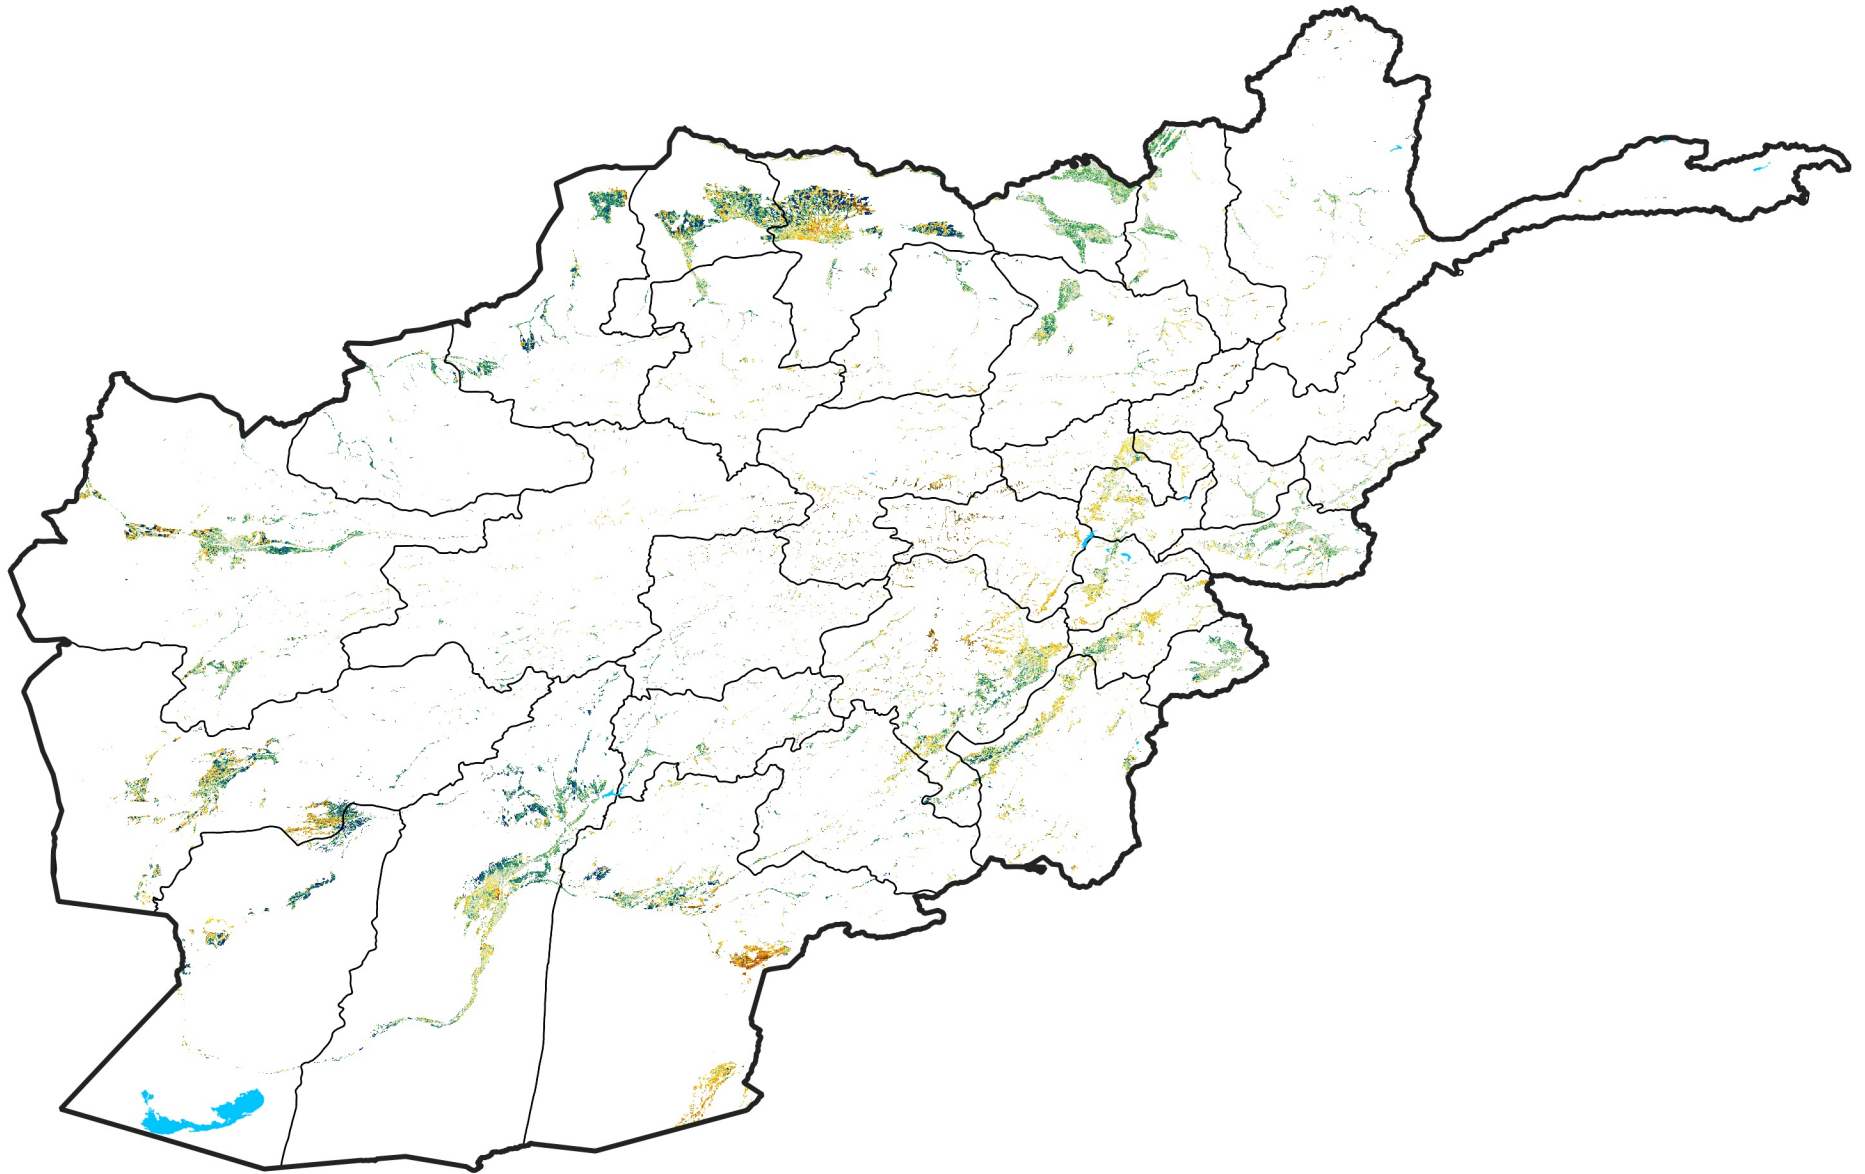

Afghanistan Irrigated Agricultural Areas

Percent of Mean NDVI

2013 / mean (2003 - 2022)

Period 09 / March 21 - 31, 2013

Percent of Normal