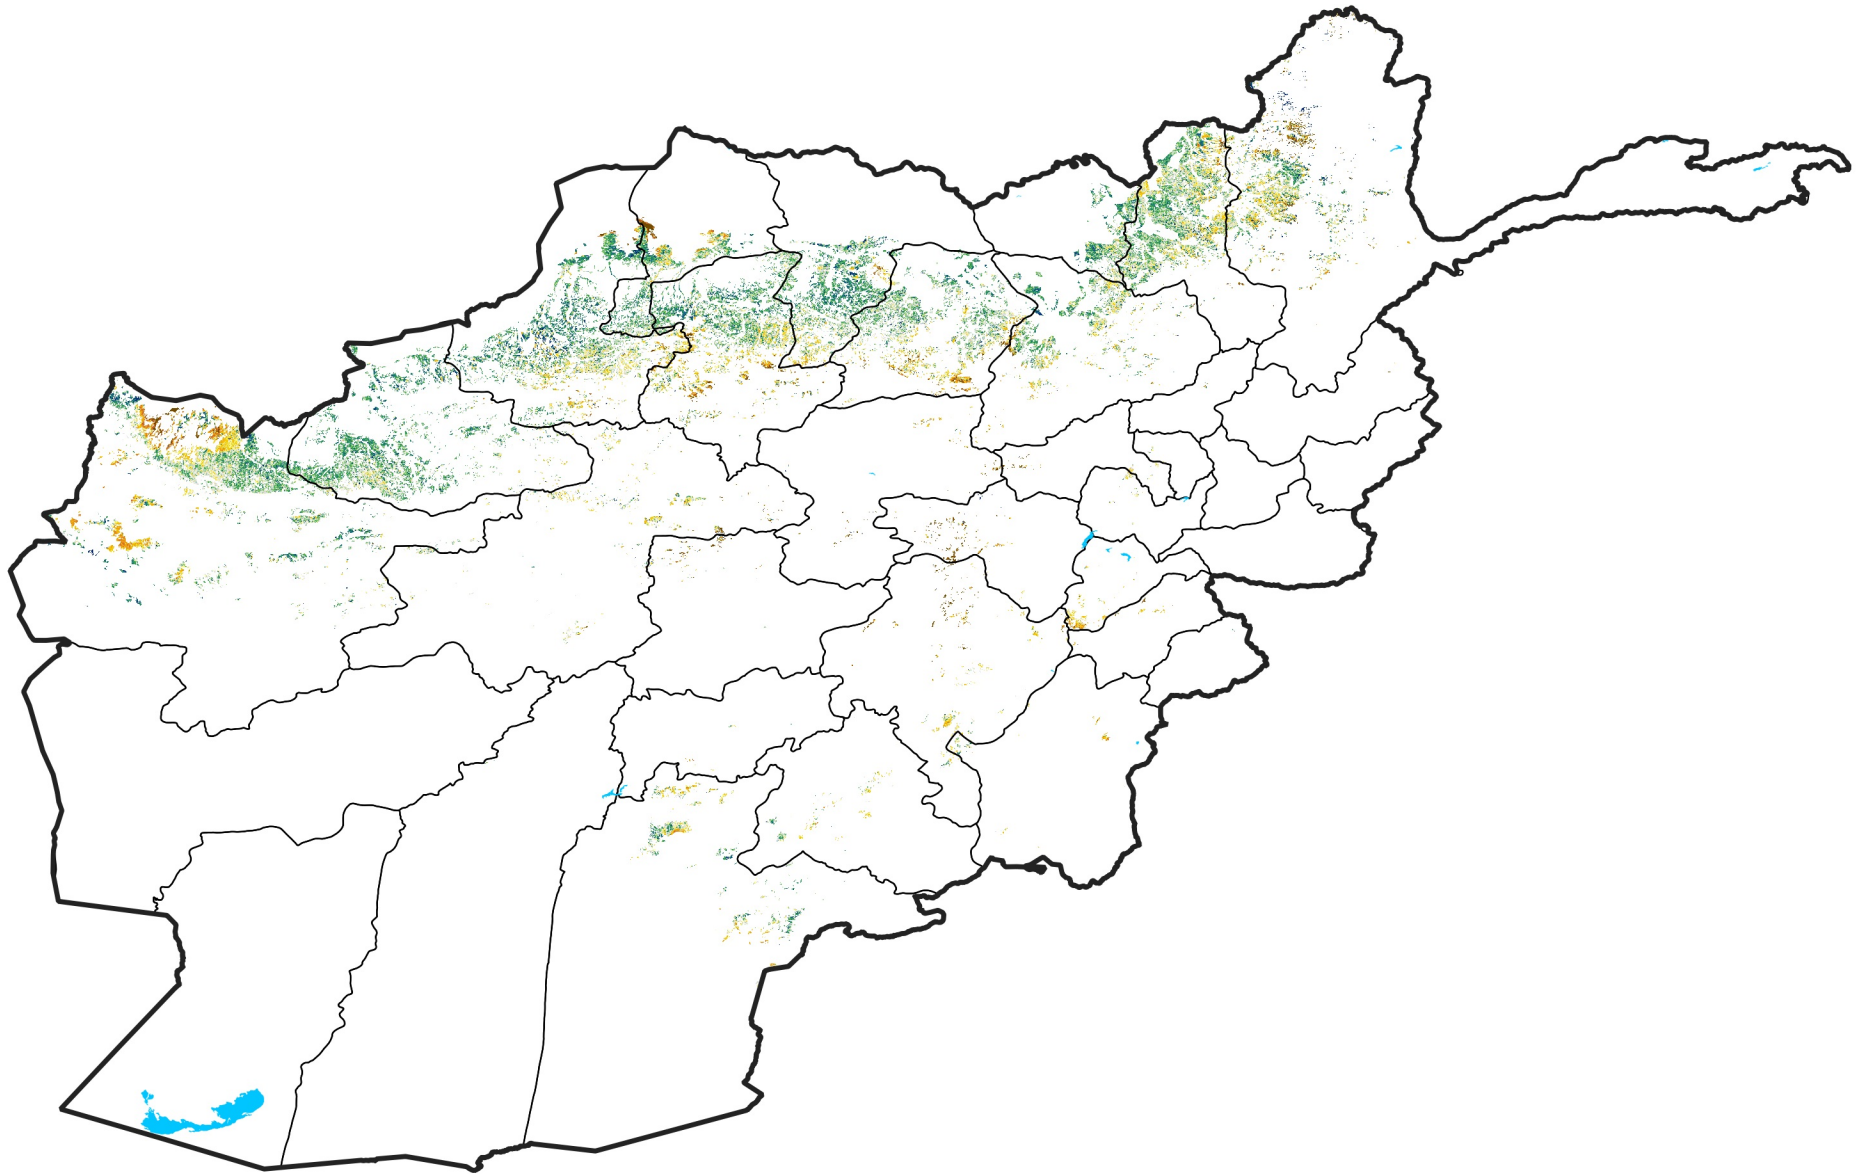

Afghanistan Rainfed Agricultural Areas

Percent of Mean NDVI

2013 / mean (2003 - 2022)

Period 09 / March 21 - 31, 2013

Percent of Normal