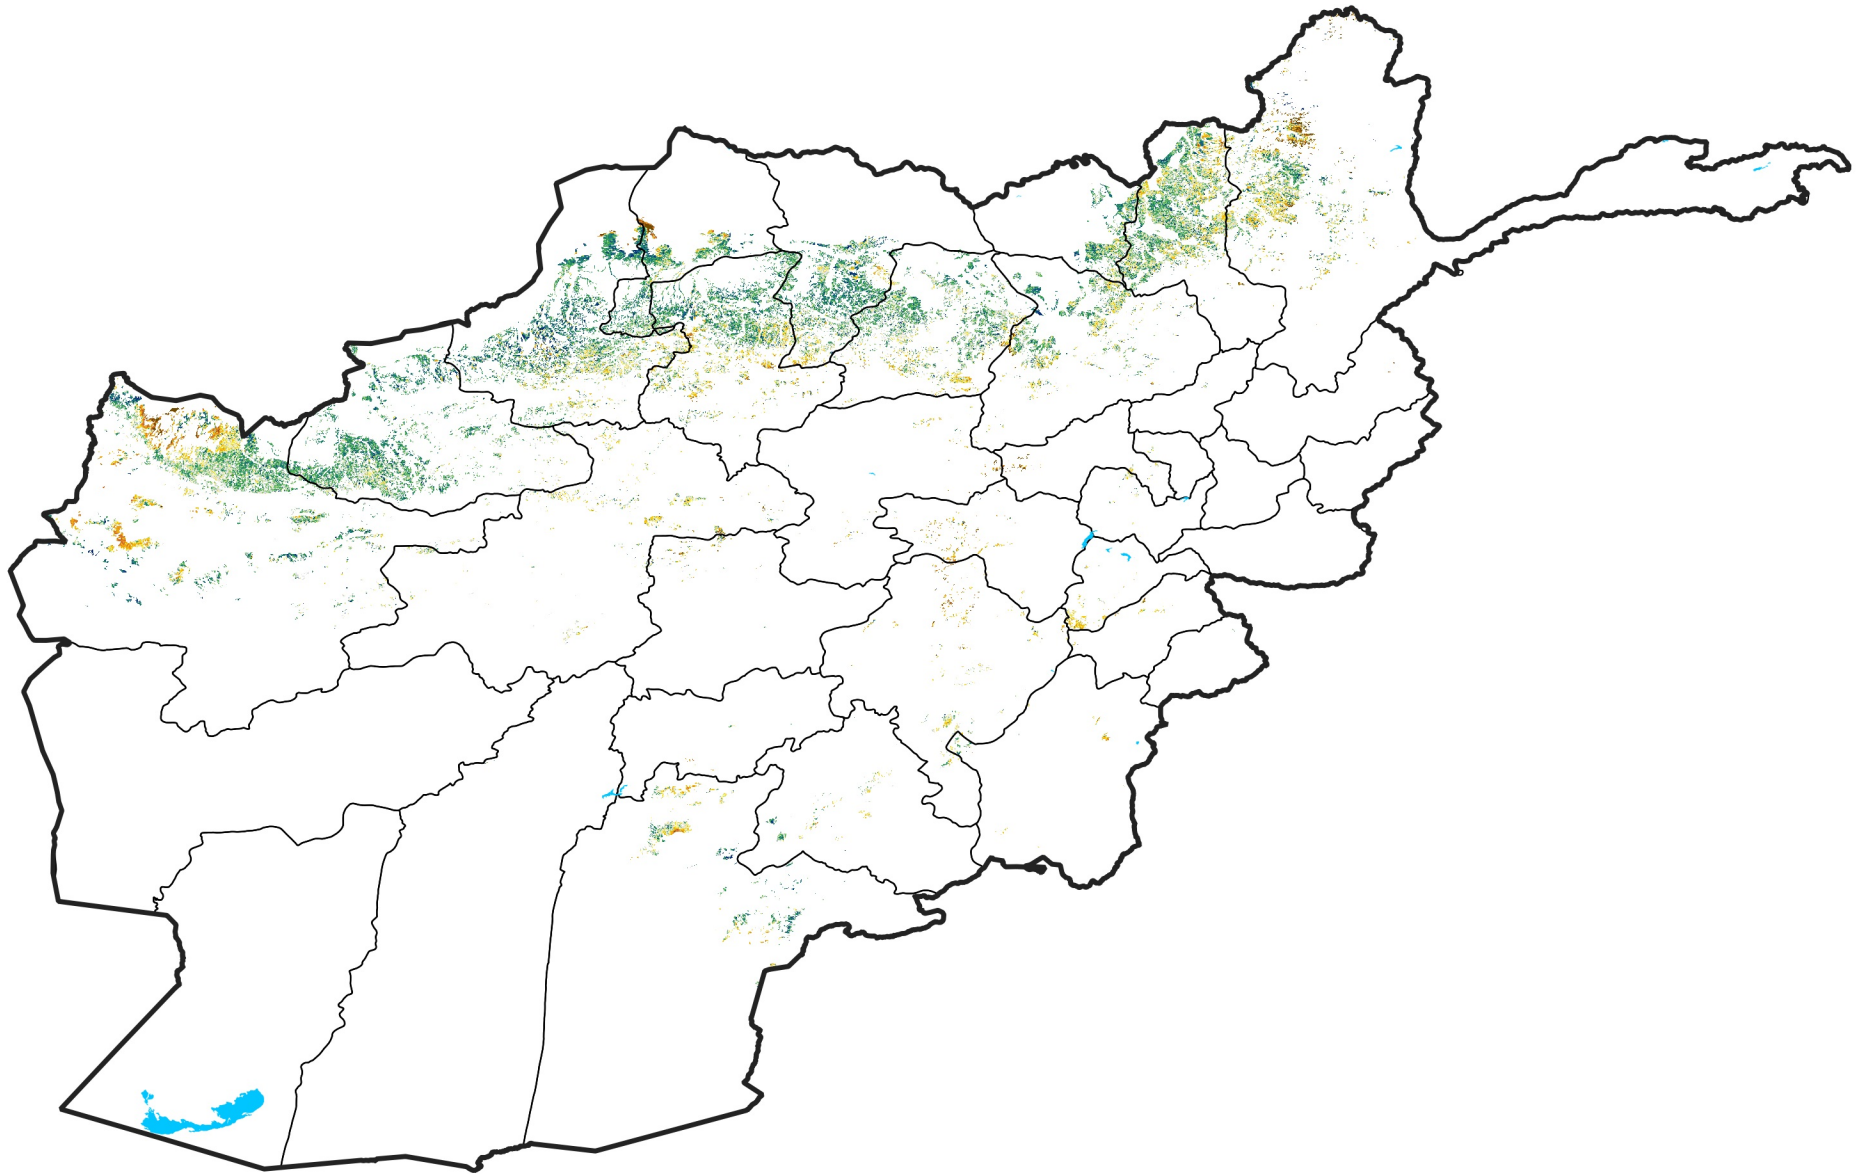

Afghanistan Rainfed Agricultural Areas

Percent of Mean NDVI

2013 / mean (2003 - 2022)

Period 10 / April 01 - 10, 2013

Percent of Normal