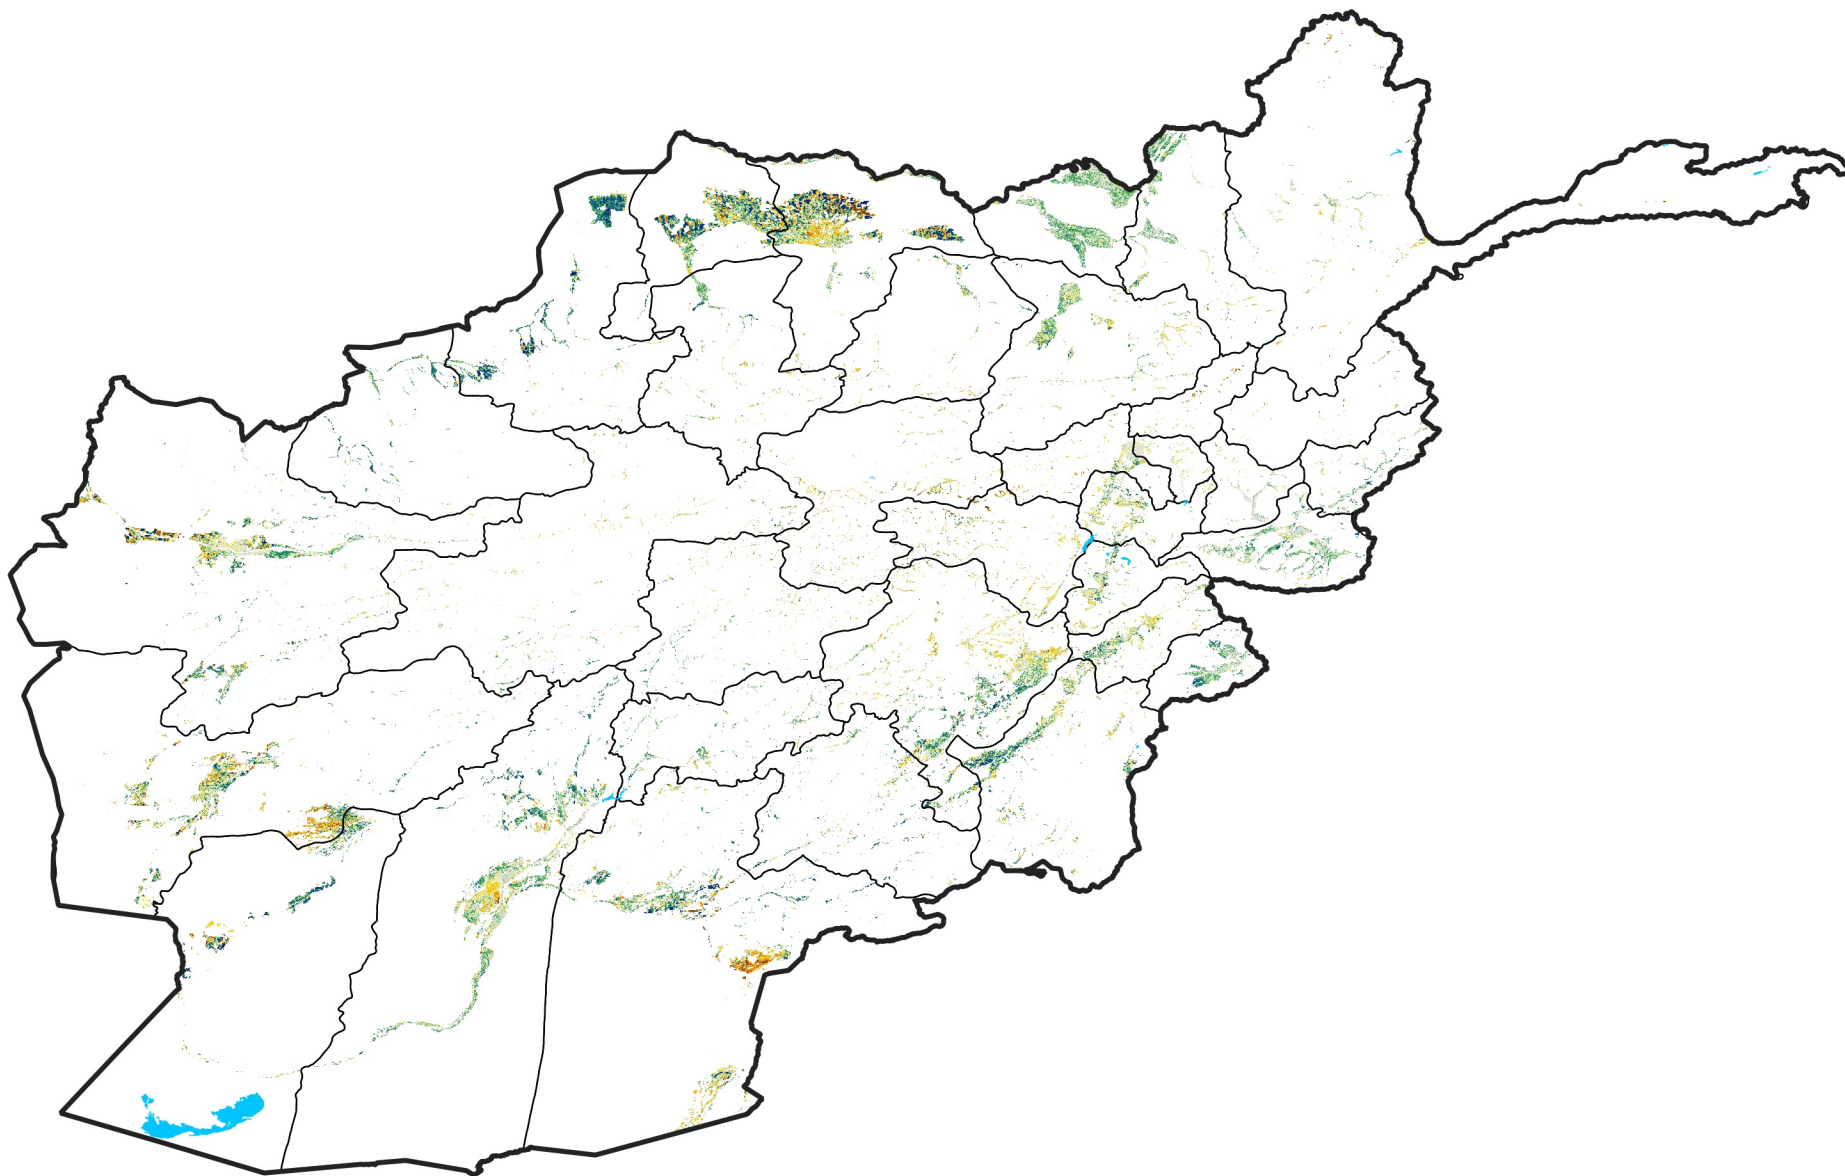

Afghanistan Irrigated Agricultural Areas

Percent of Mean NDVI

2013 / mean (2003 - 2022)

Period 11 / April 11 - 20, 2013

Percent of Normal