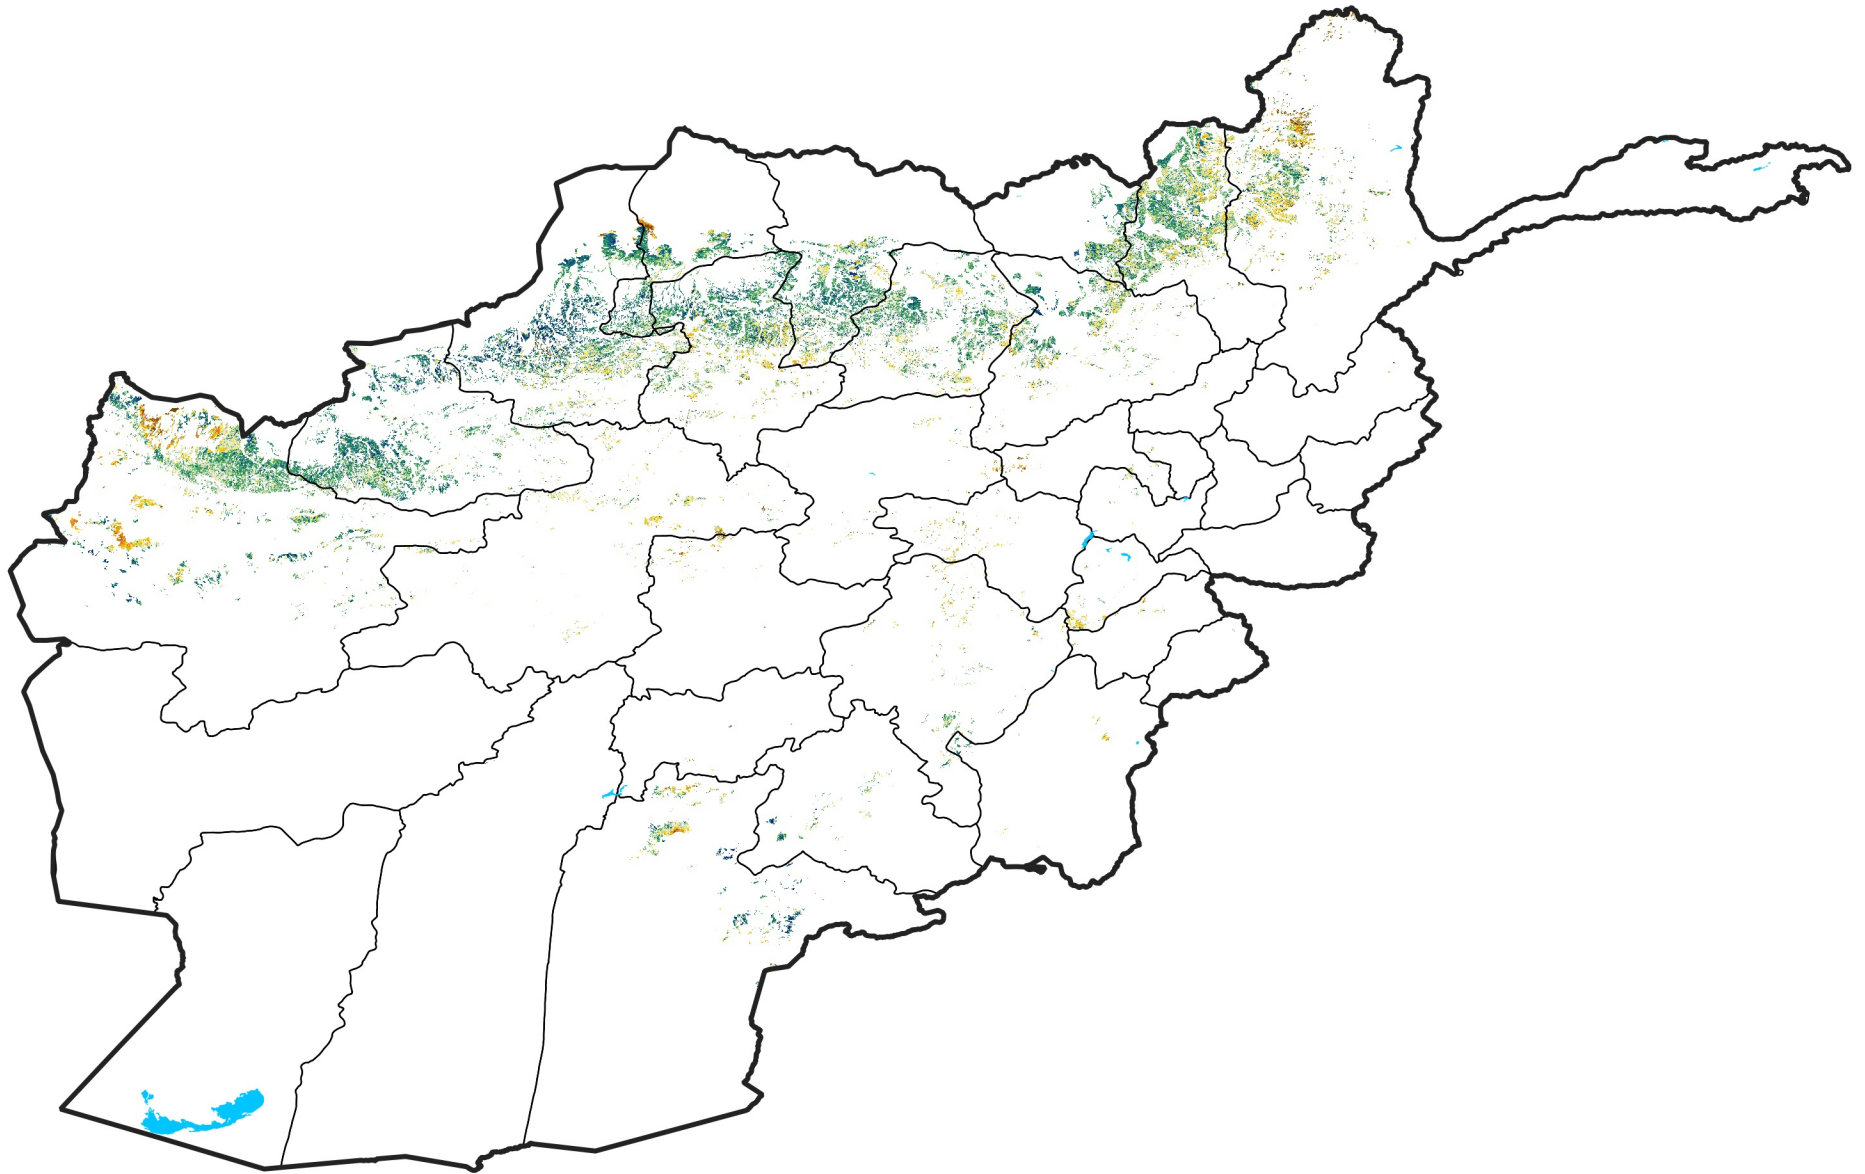

Afghanistan Rainfed Agricultural Areas

Percent of Mean NDVI

2013 / mean (2003 - 2022)

Period 11 / April 11 - 20, 2013

Percent of Normal