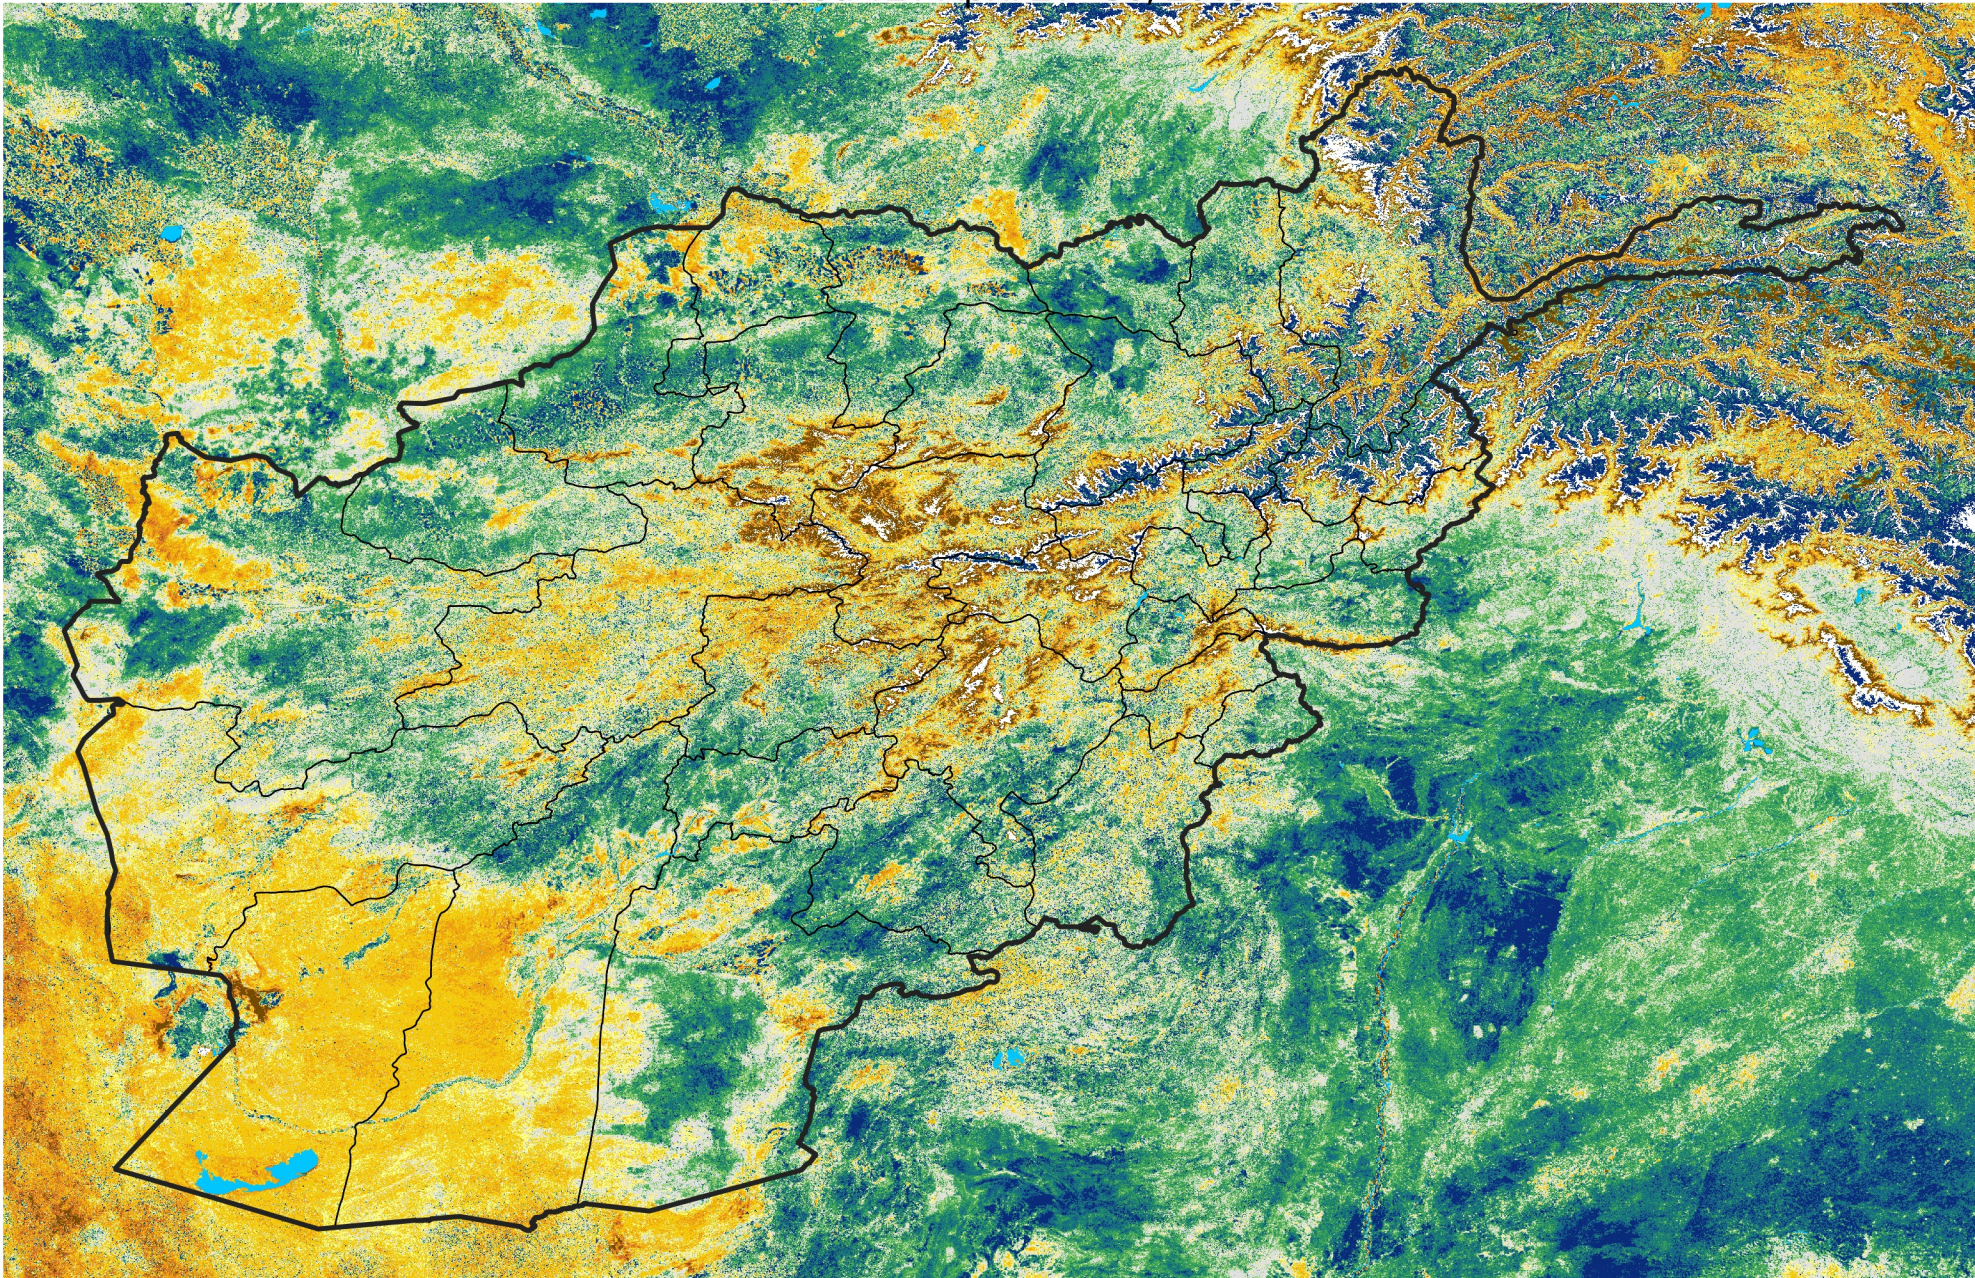

Afghanistan

Percent of Mean NDVI

2013 / mean (2003 - 2022)

Period 12 / April 21 - 30, 2013

Percent of Normal