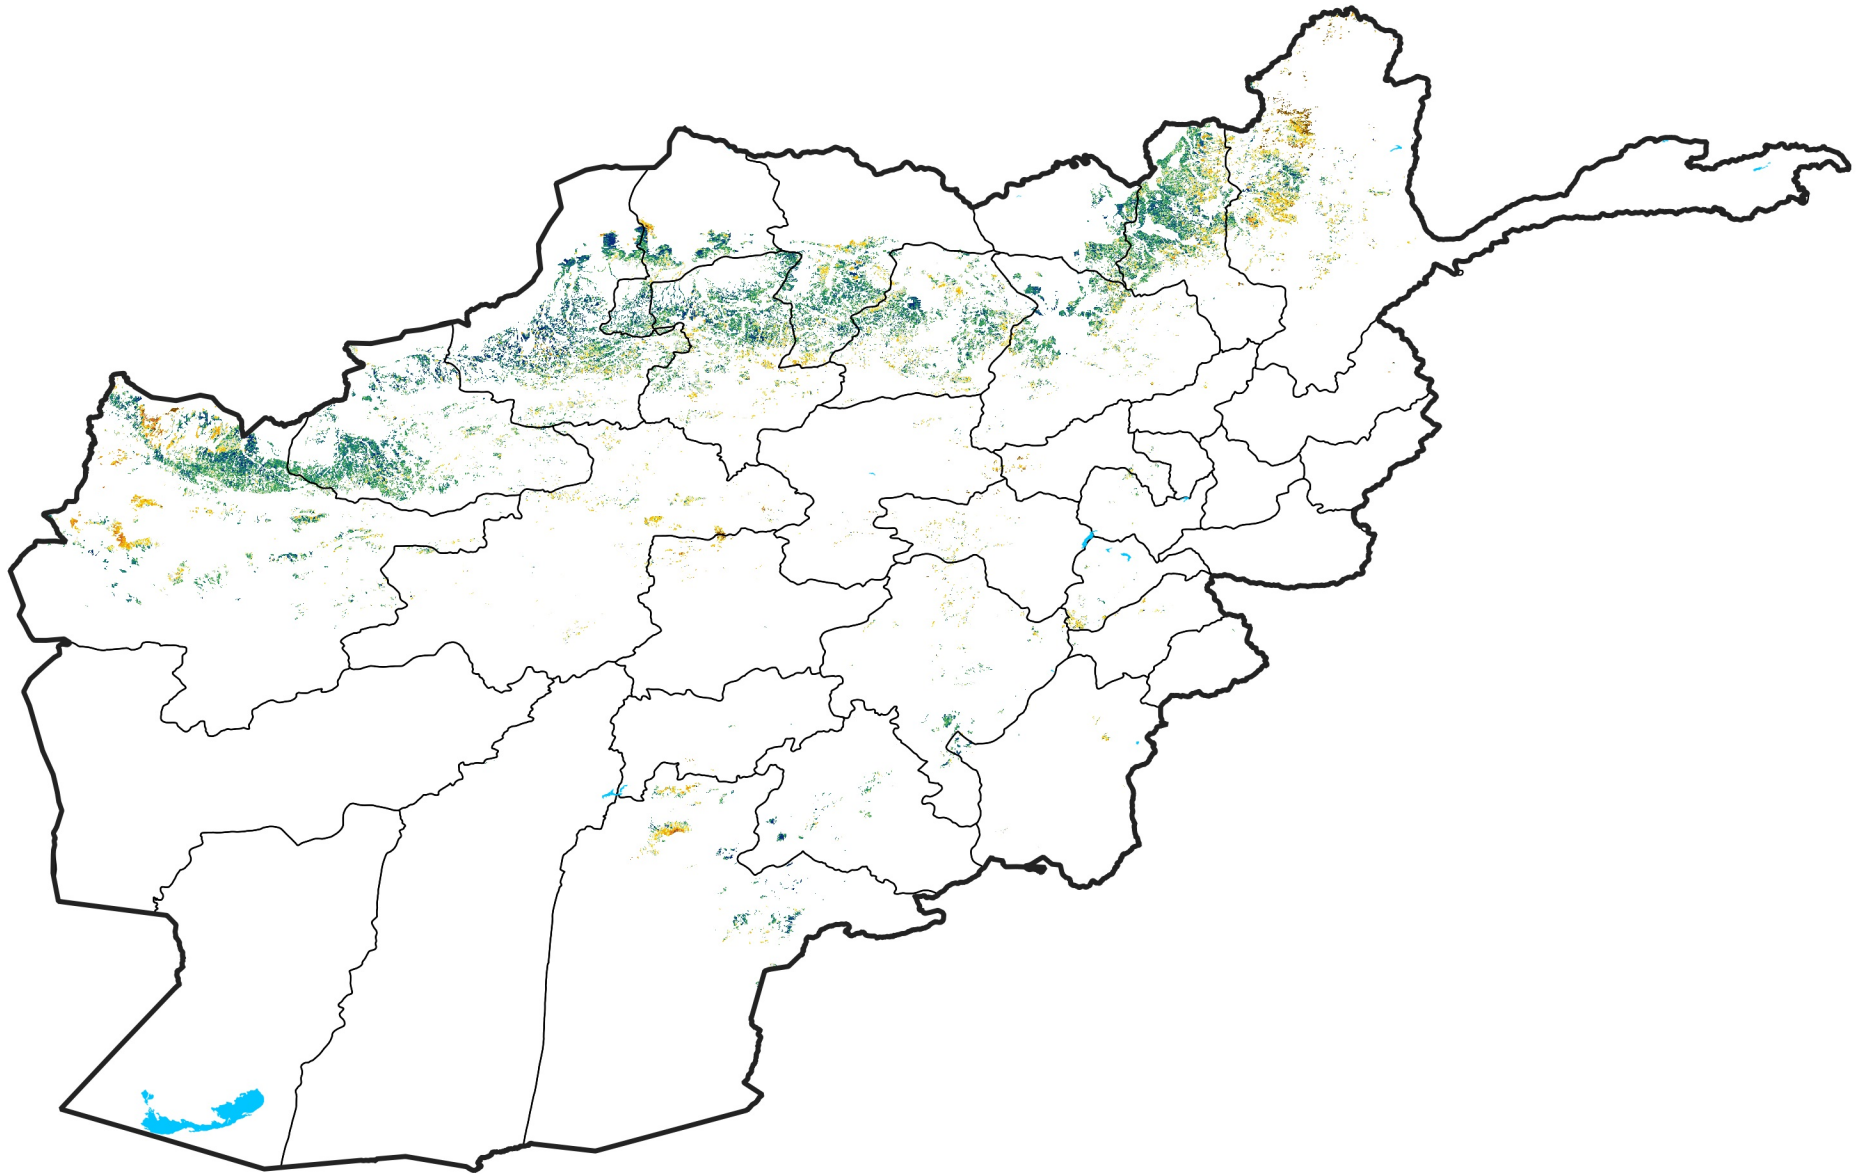

Afghanistan Rainfed Agricultural Areas

Percent of Mean NDVI

2013 / mean (2003 - 2022)

Period 12 / April 21 - 30, 2013

Percent of Normal