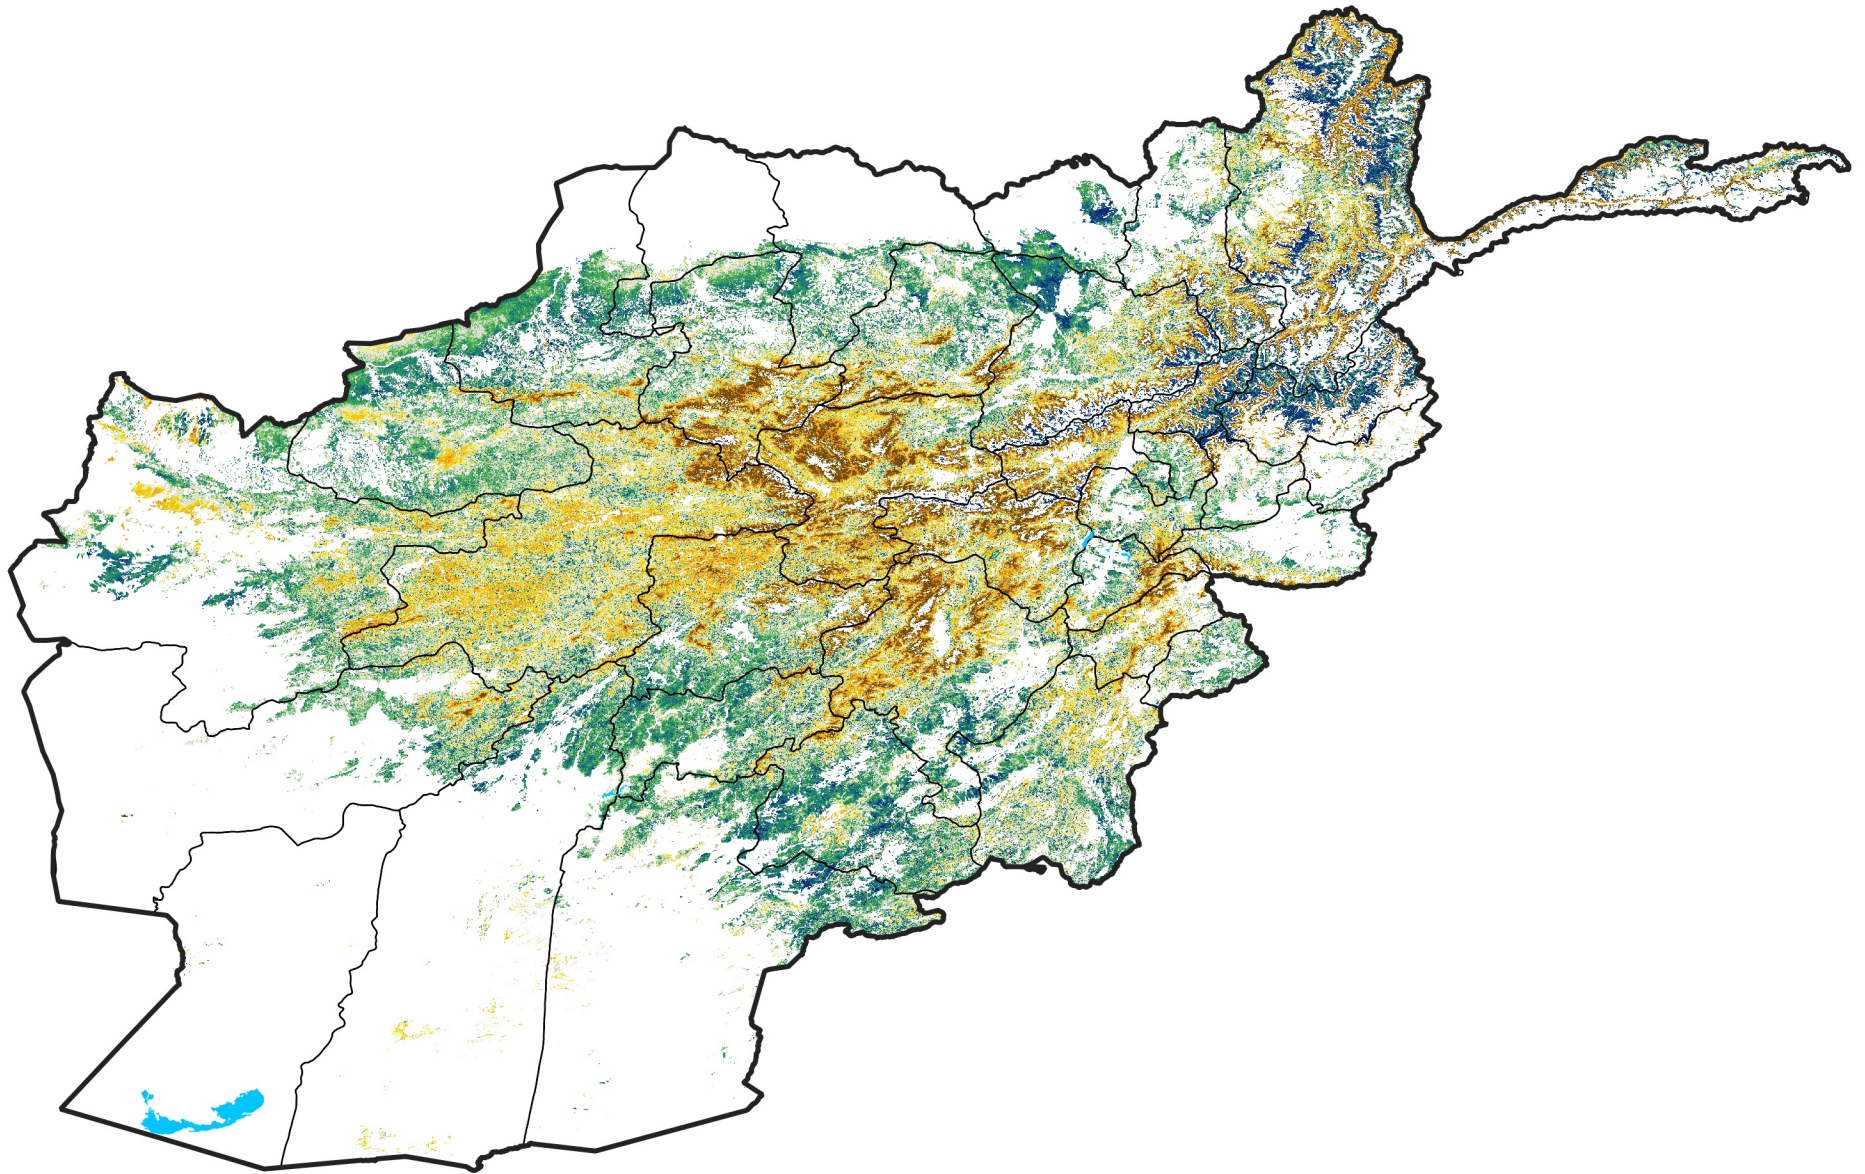

Afghanistan Rangeland Agricultural Areas

Percent of Mean NDVI

2013 / mean (2003 - 2022)

Period 12 / April 21 - 30, 2013

Percent of Normal