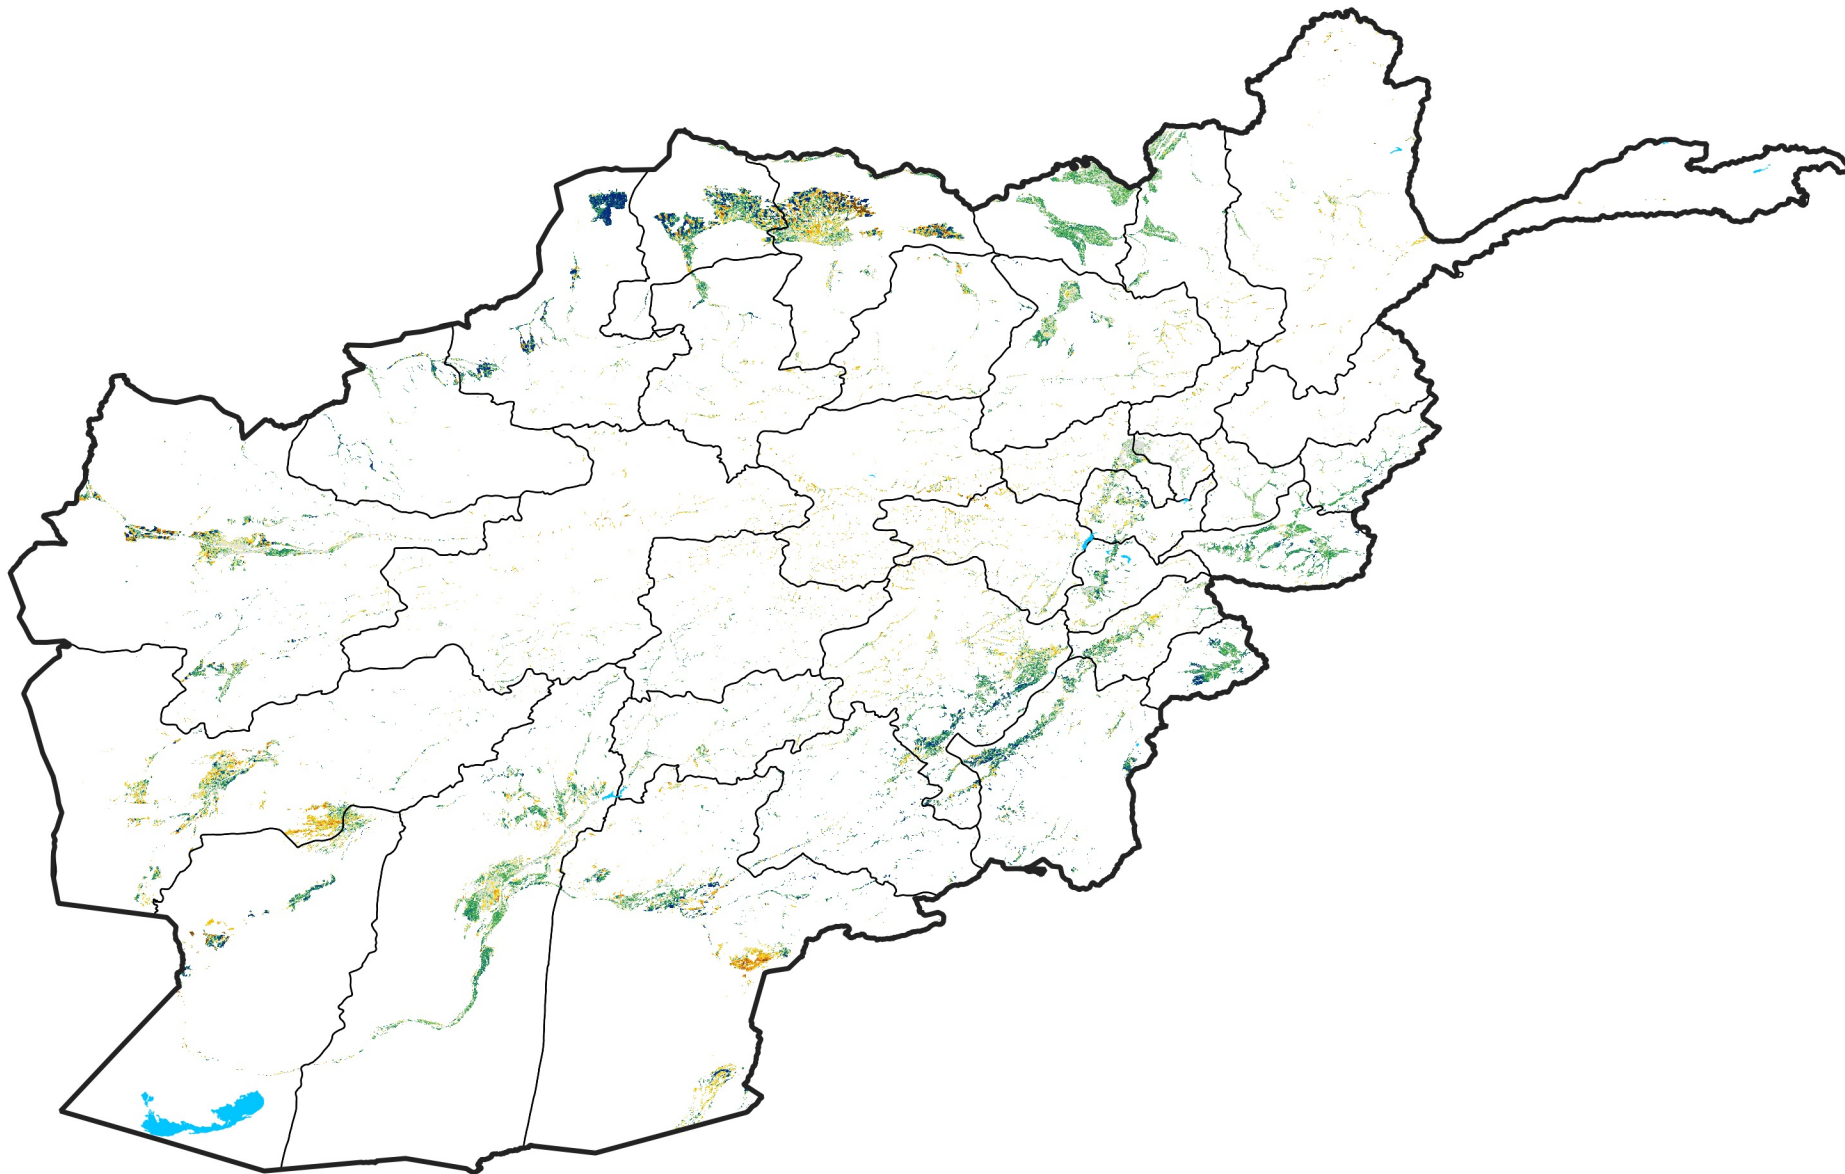

Afghanistan Irrigated Agricultural Areas

Percent of Mean NDVI

2013 / mean (2003 - 2022)

Period 13 / May 01 - 10, 2013

Percent of Normal