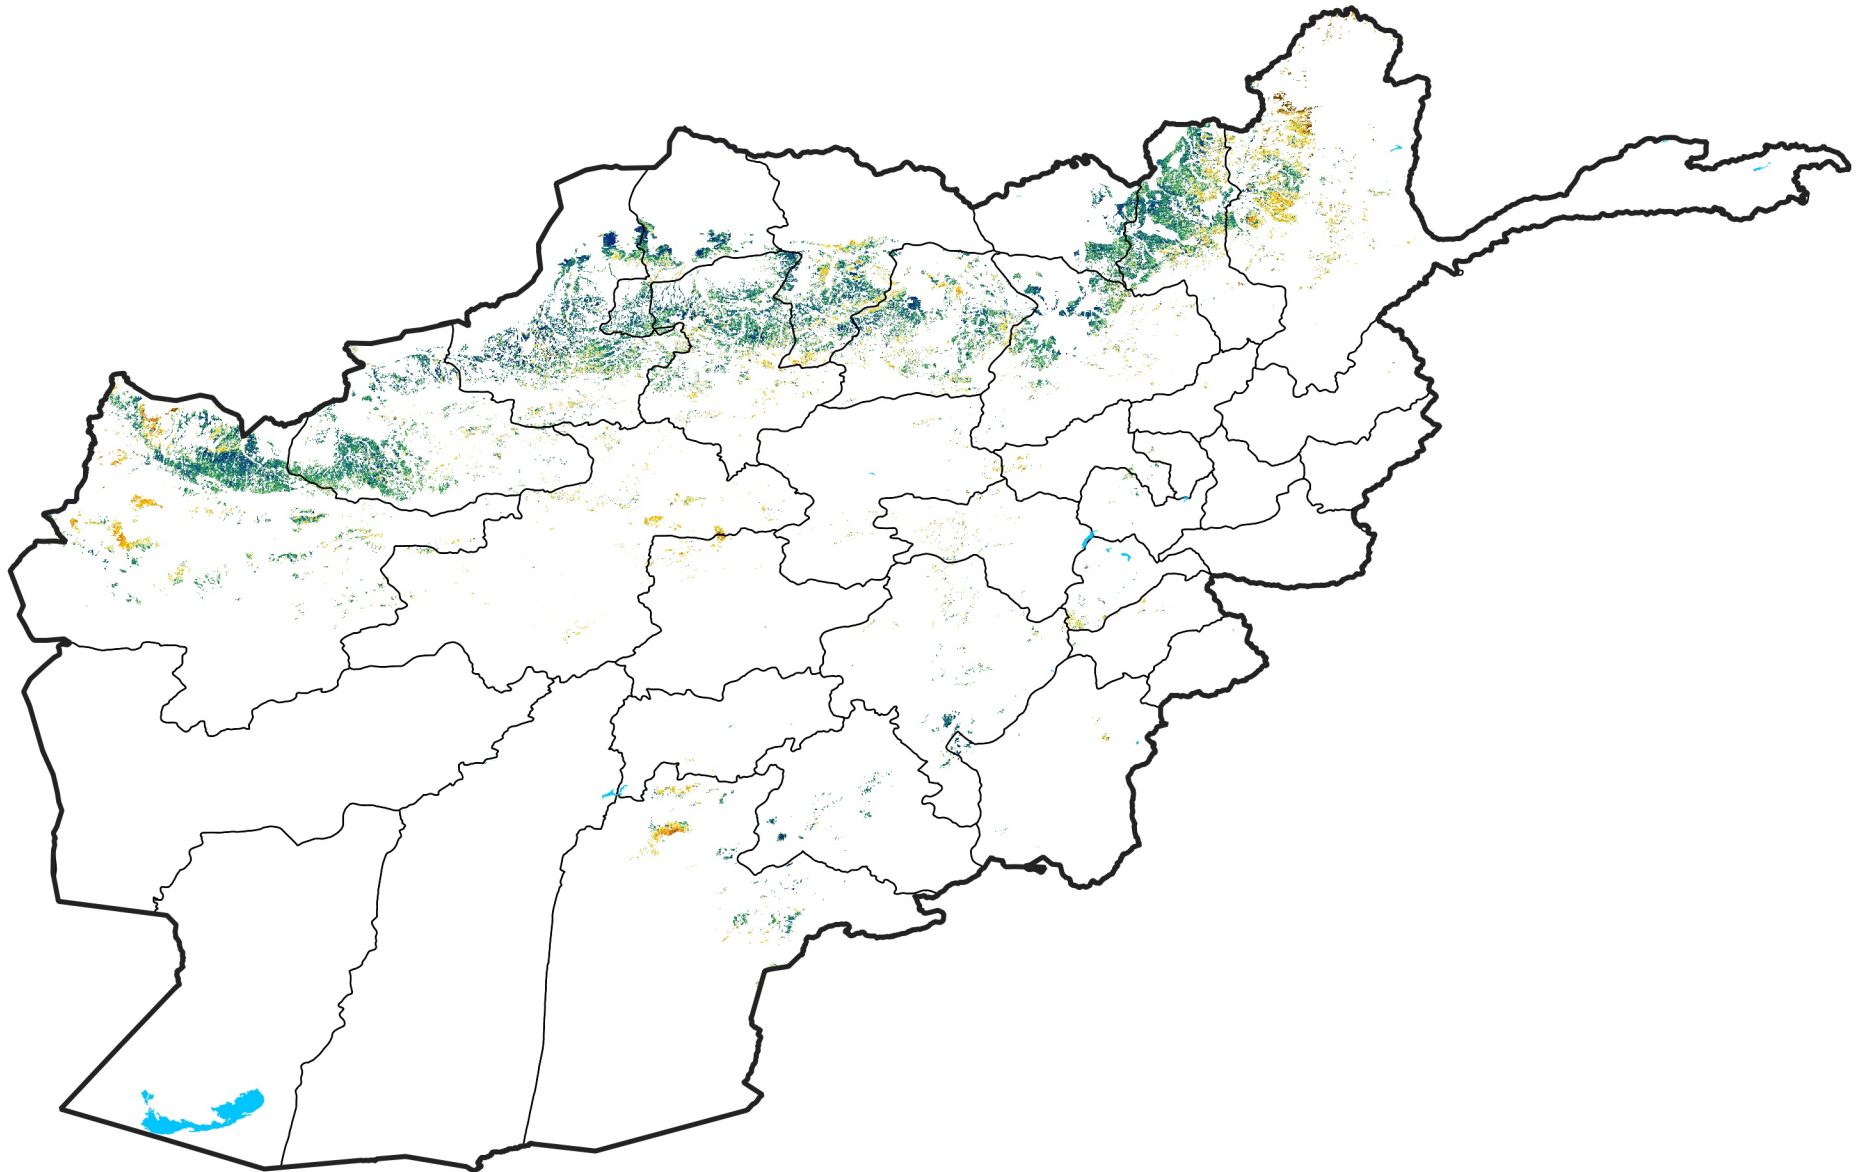

Afghanistan Rainfed Agricultural Areas

Percent of Mean NDVI

2013 / mean (2003 - 2022)

Period 13 / May 01 - 10, 2013

Percent of Normal