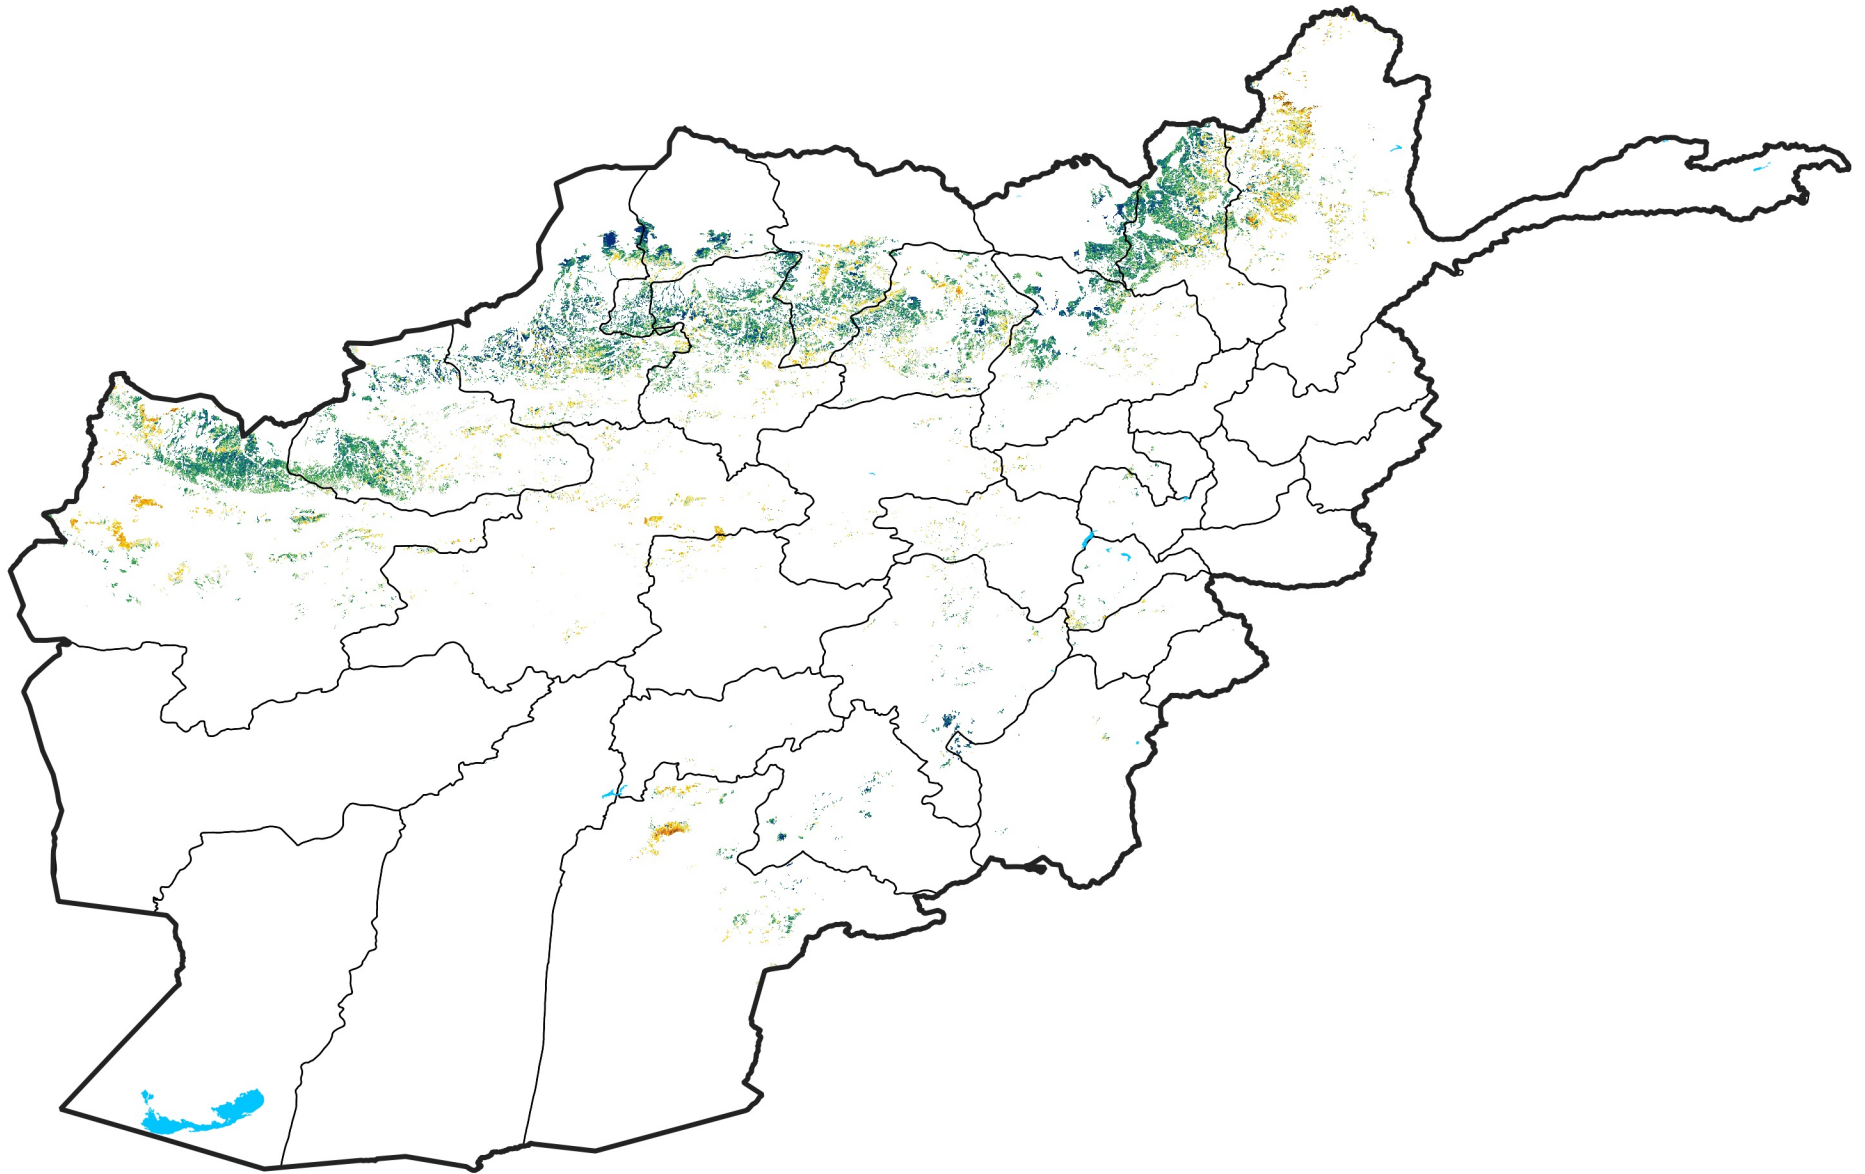

Afghanistan Rainfed Agricultural Areas

Percent of Mean NDVI

2013 / mean (2003 - 2022)

Period 14 / May 11 - 20, 2013

Percent of Normal