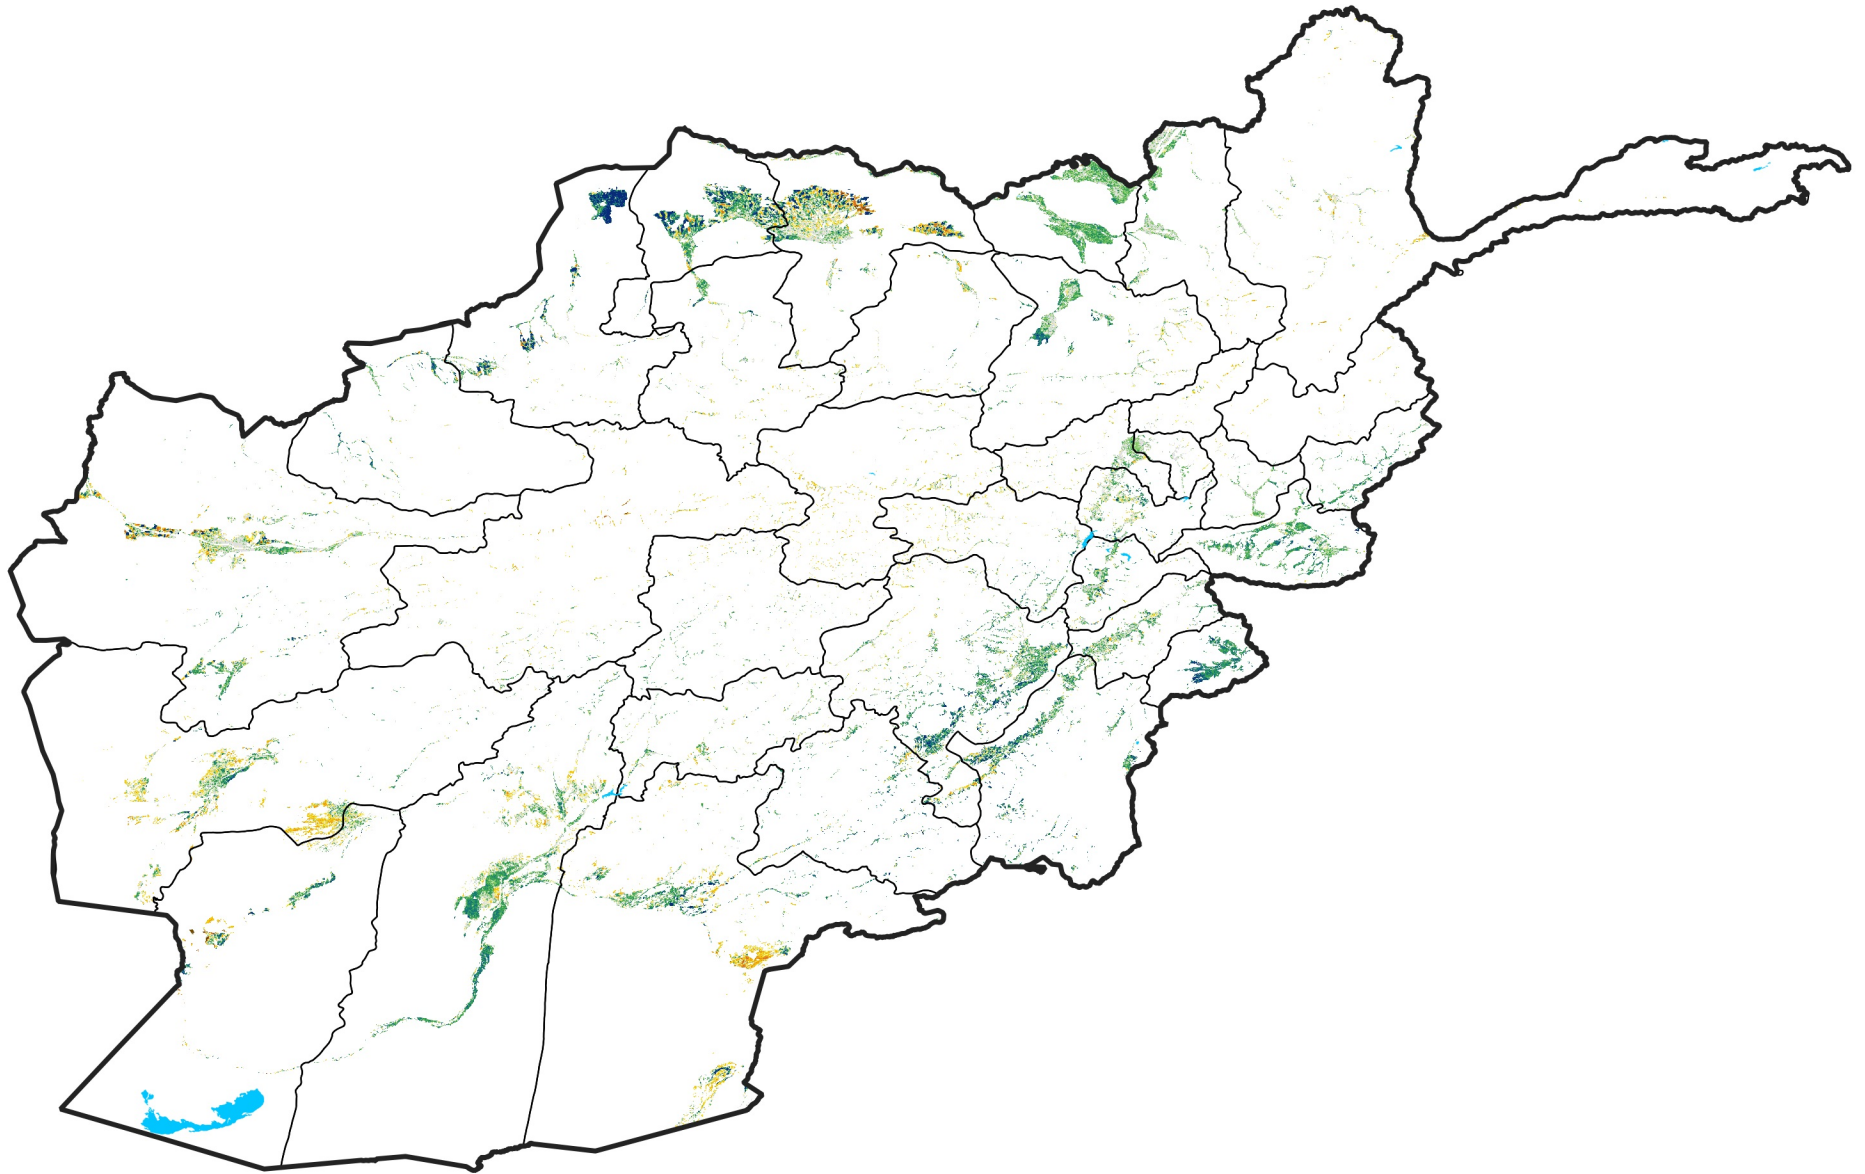

Afghanistan Irrigated Agricultural Areas

Percent of Mean NDVI

2013 / mean (2003 - 2022)

Period 15 / May 21 - 31, 2013

Percent of Normal