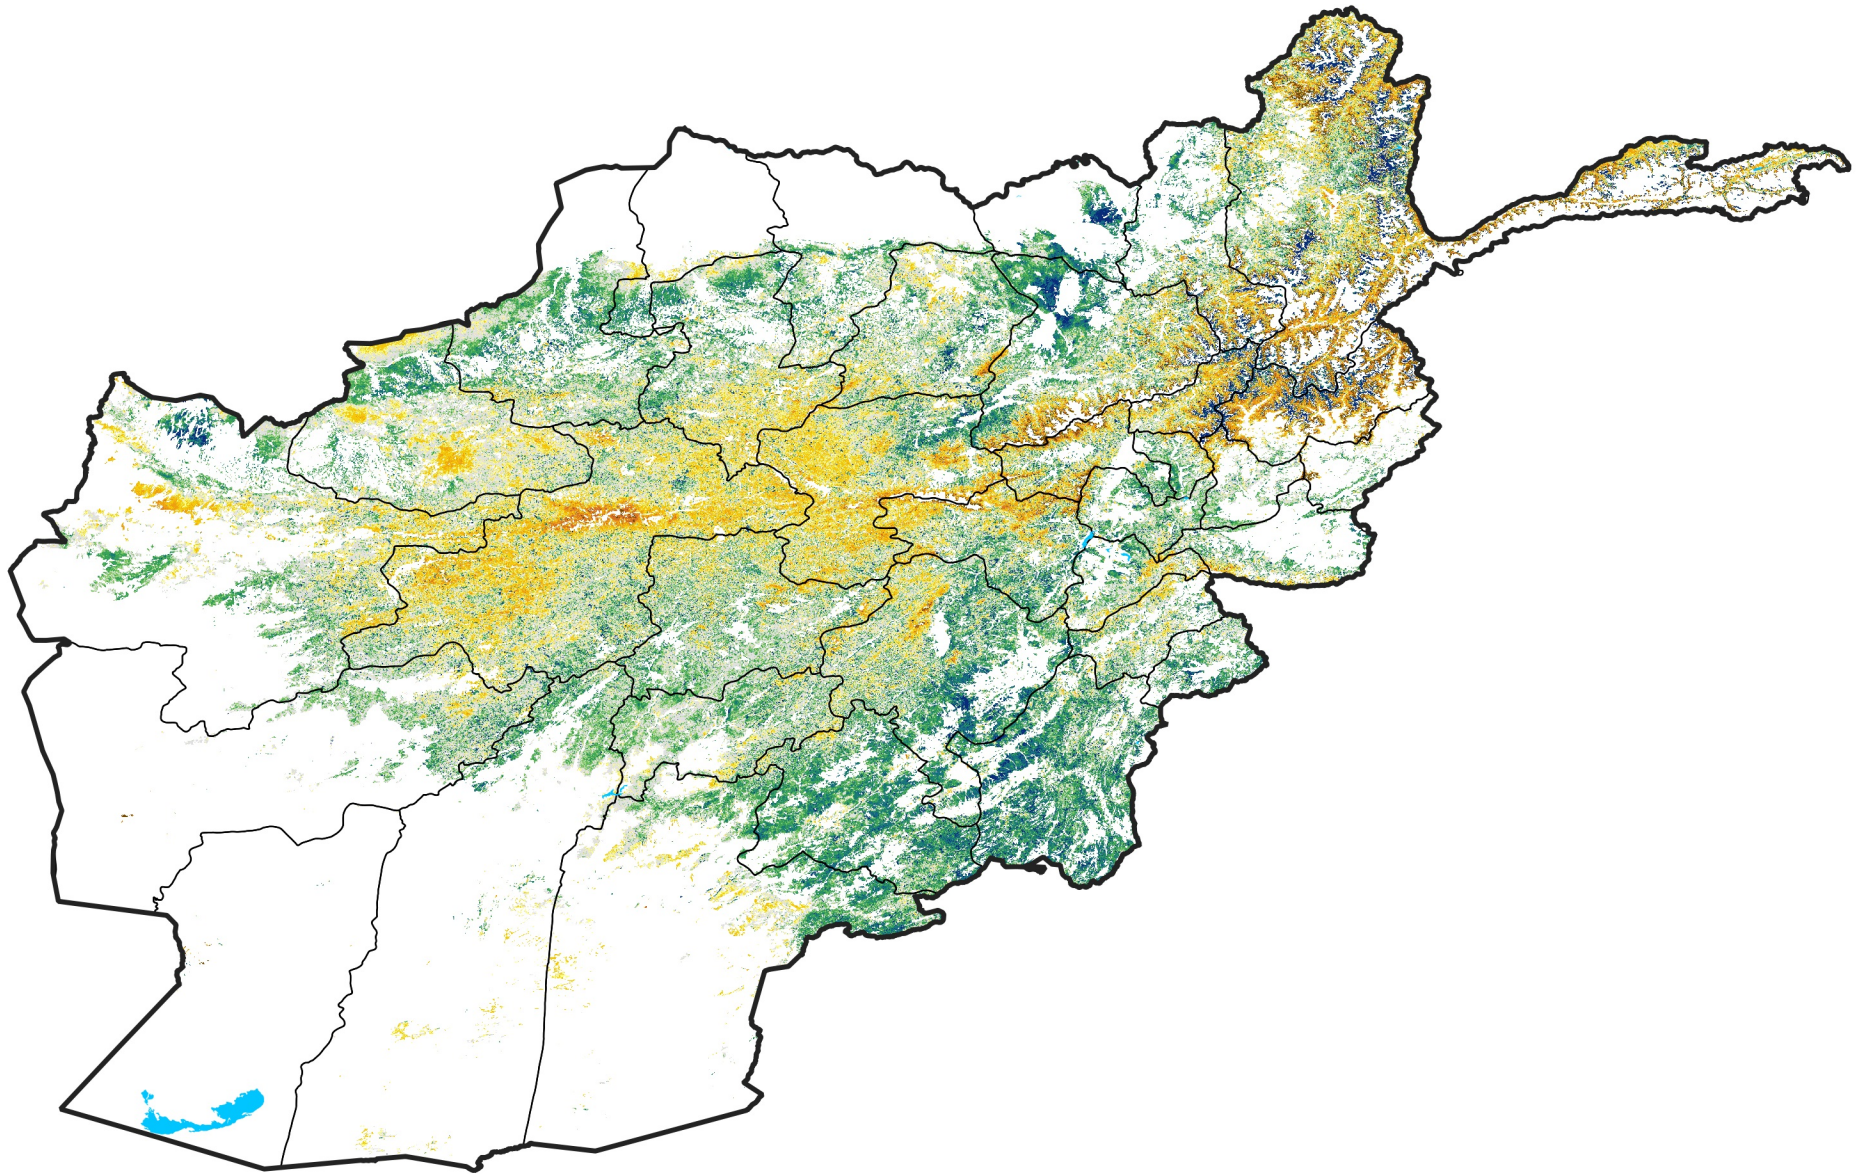

Afghanistan Rangeland Agricultural Areas

Percent of Mean NDVI

2013 / mean (2003 - 2022)

Period 15 / May 21 - 31, 2013

Percent of Normal