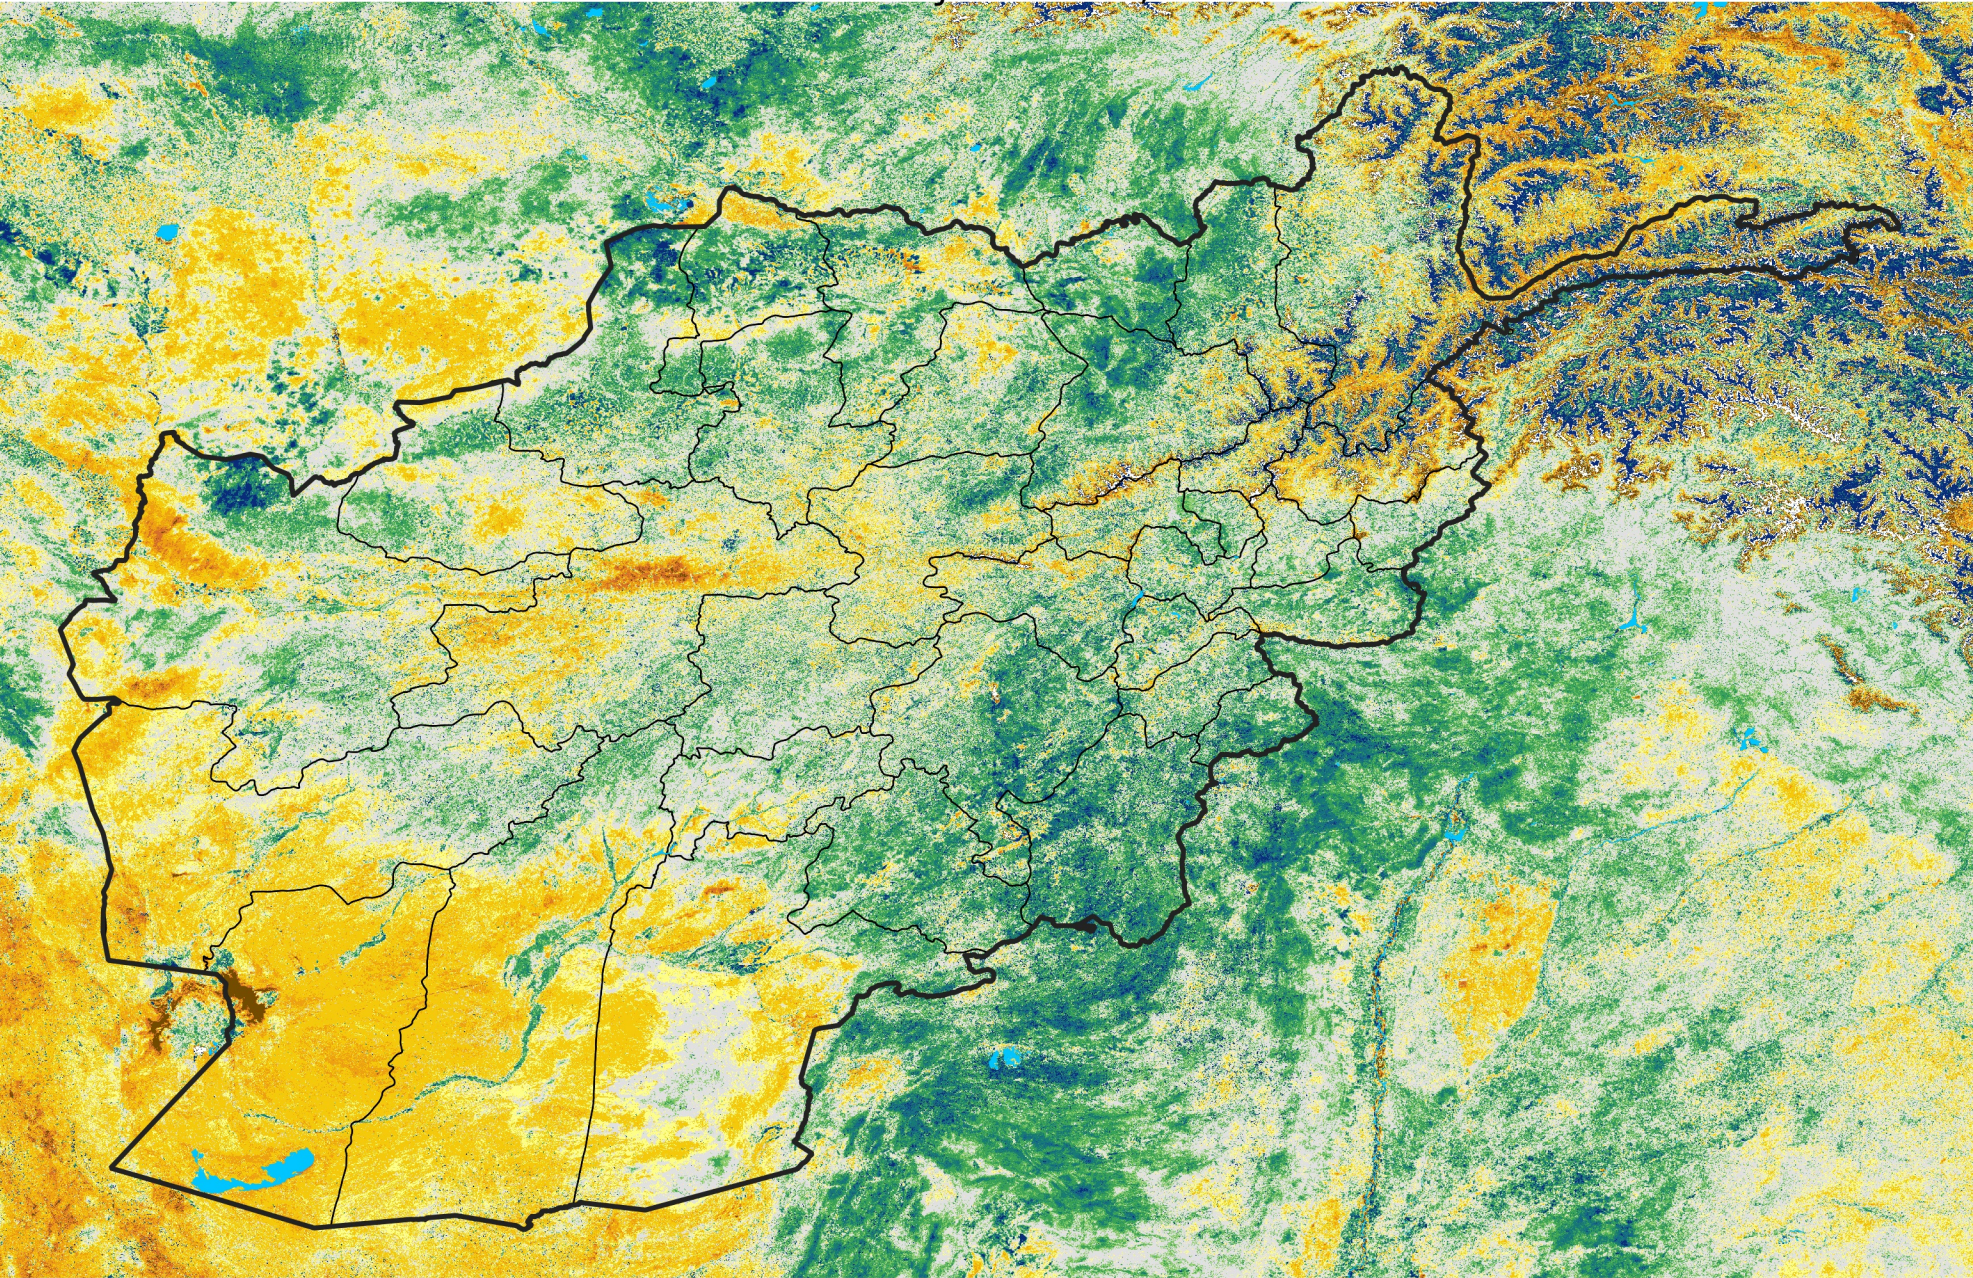

Afghanistan

Percent of Mean NDVI

2013 / mean (2003 - 2022)

Period 16 / June 01 - 10, 2013

Percent of Normal