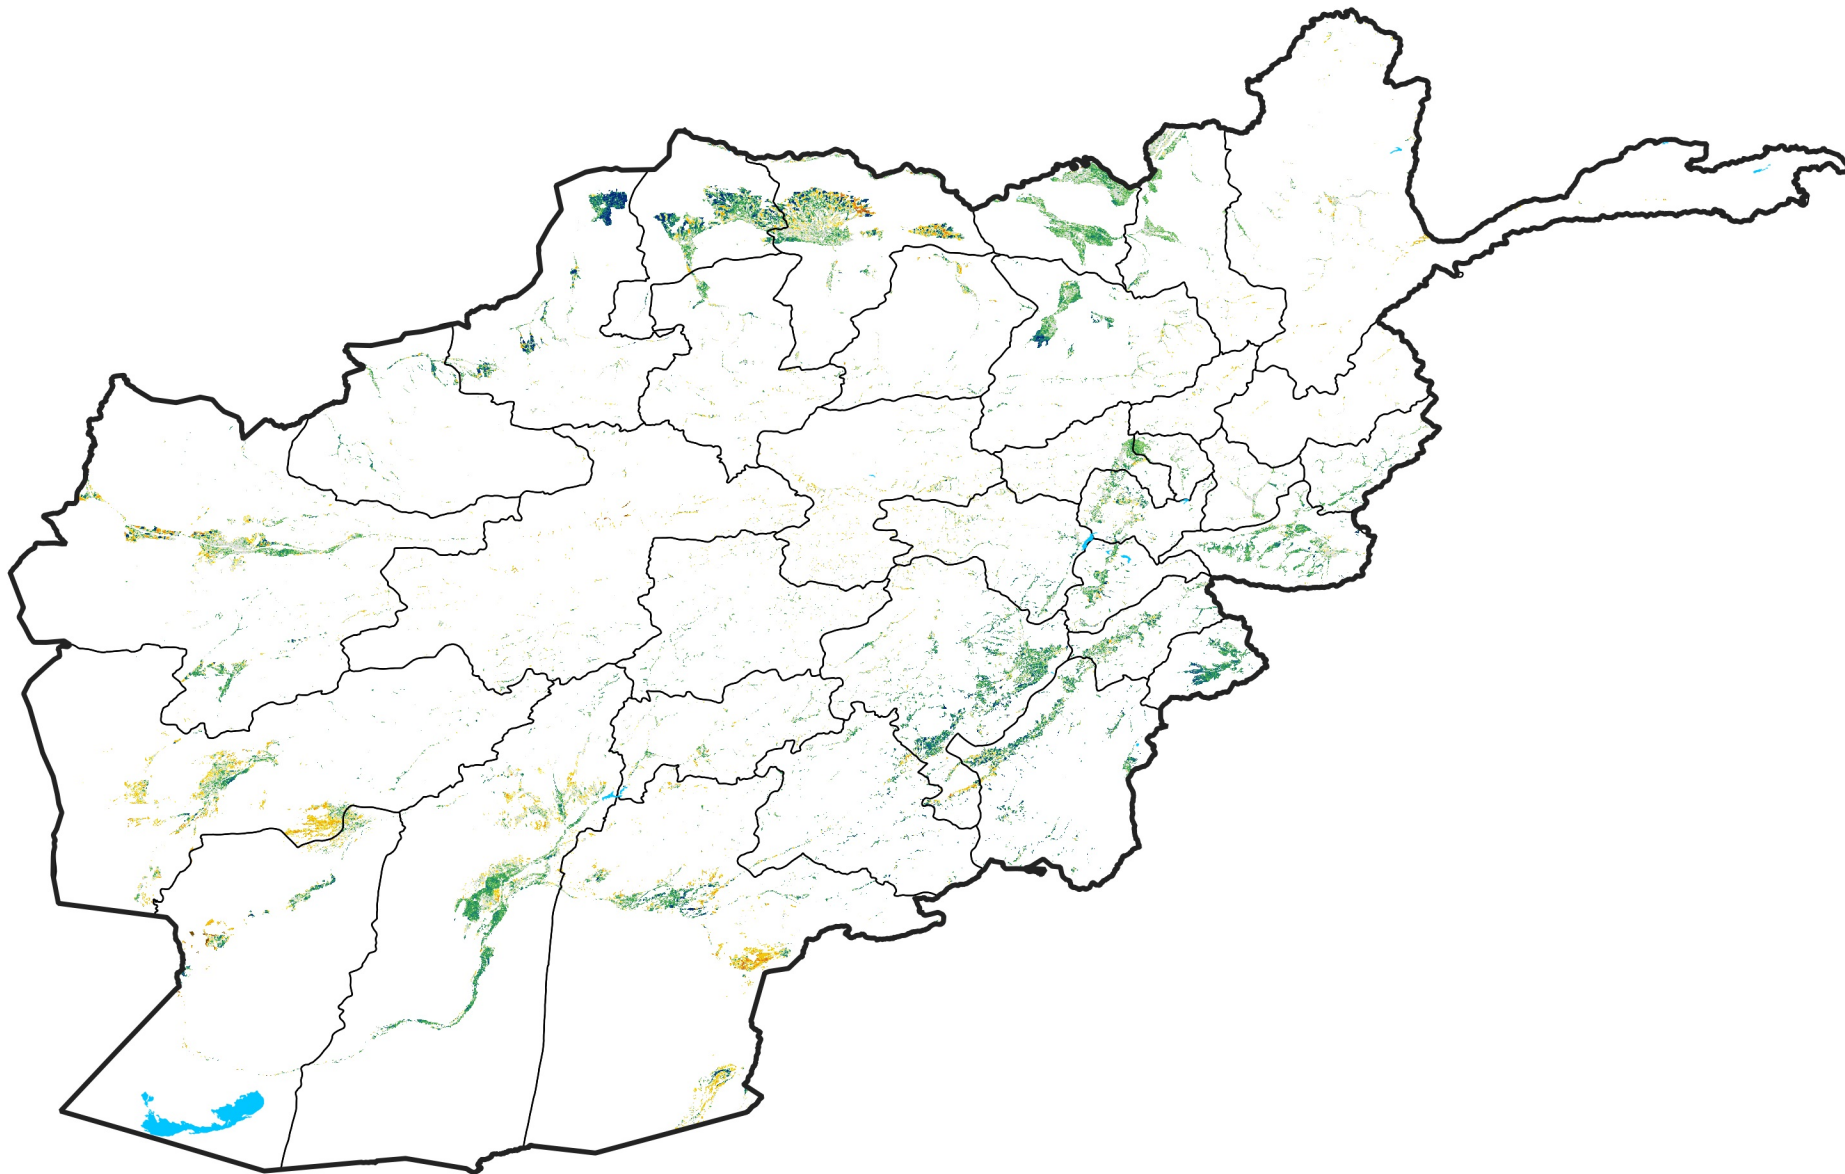

Afghanistan Irrigated Agricultural Areas

Percent of Mean NDVI

2013 / mean (2003 - 2022)

Period 16 / June 01 - 10, 2013

Percent of Normal