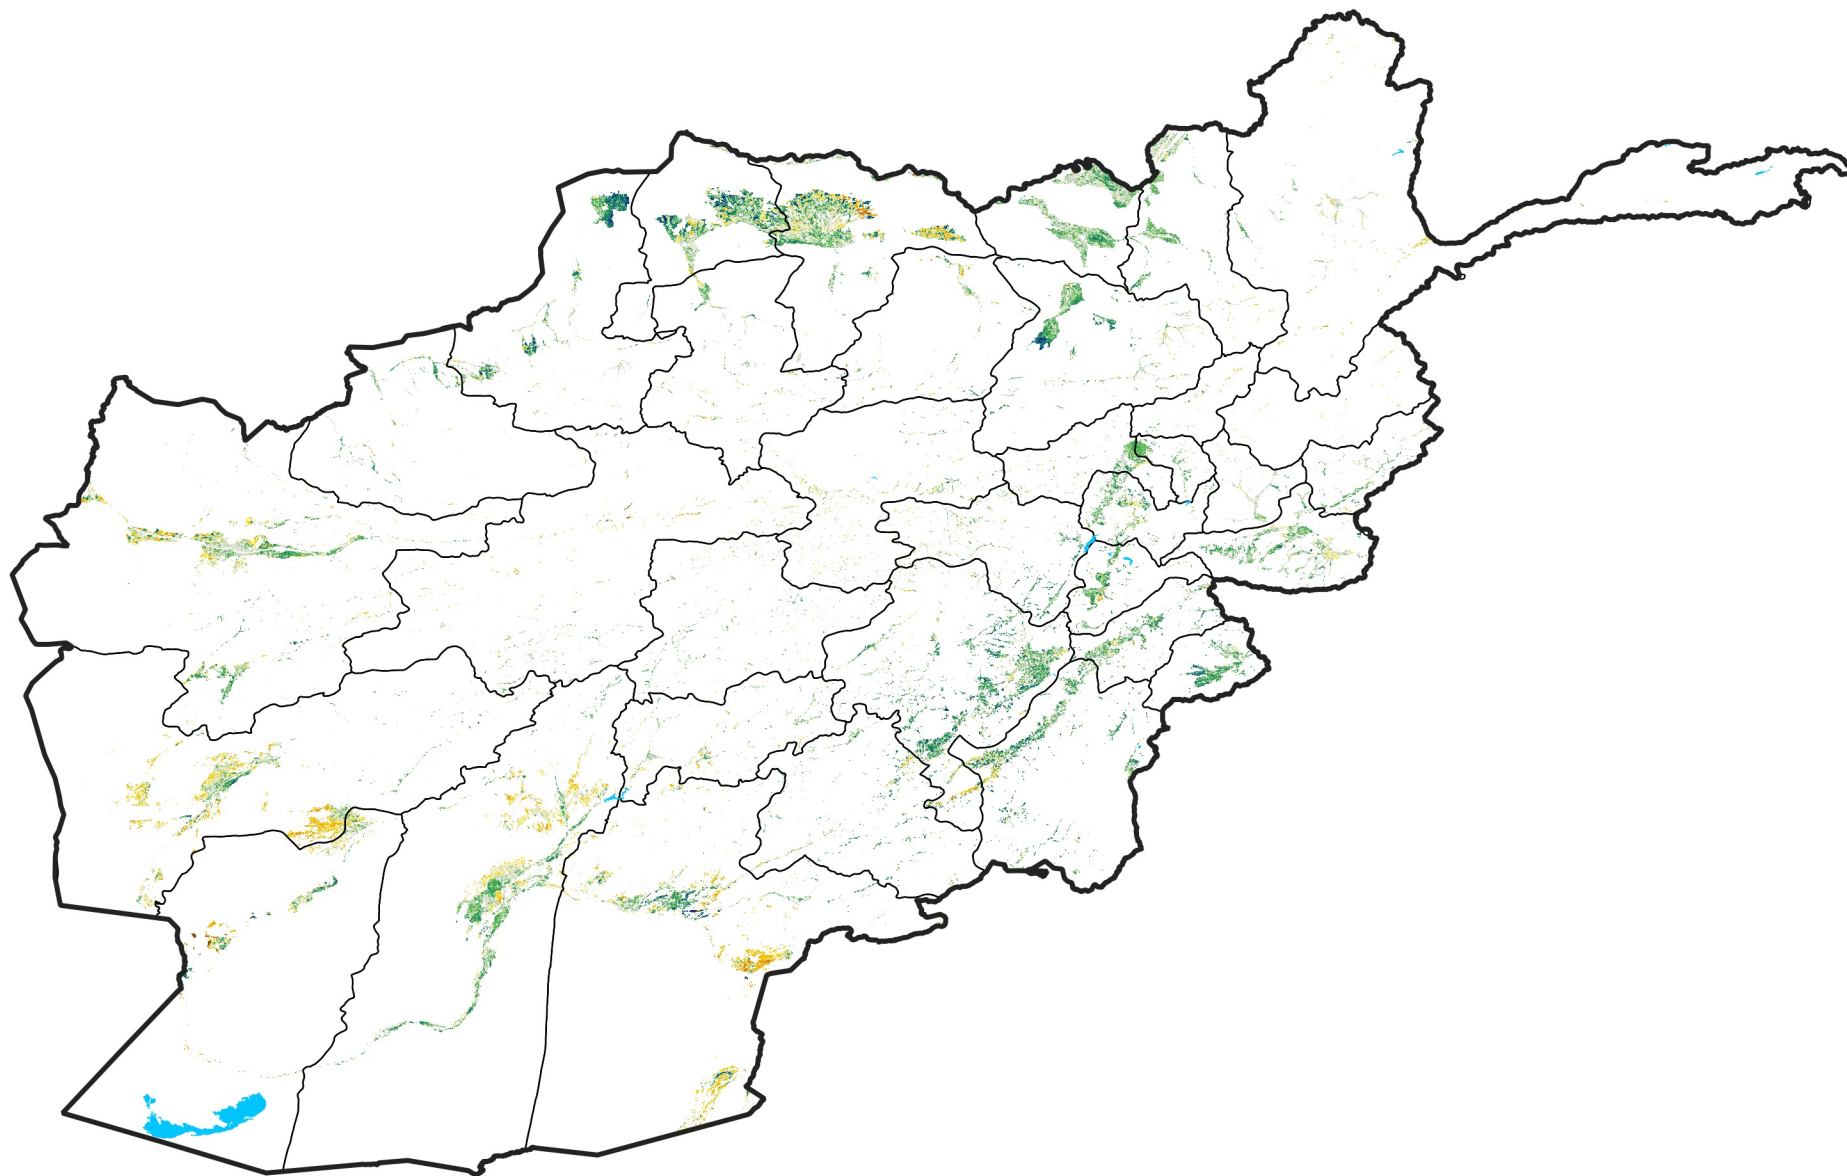

Afghanistan Irrigated Agricultural Areas

Percent of Mean NDVI

2013 / mean (2003 - 2022)

Period 17 / June 11 - 20, 2013

Percent of Normal