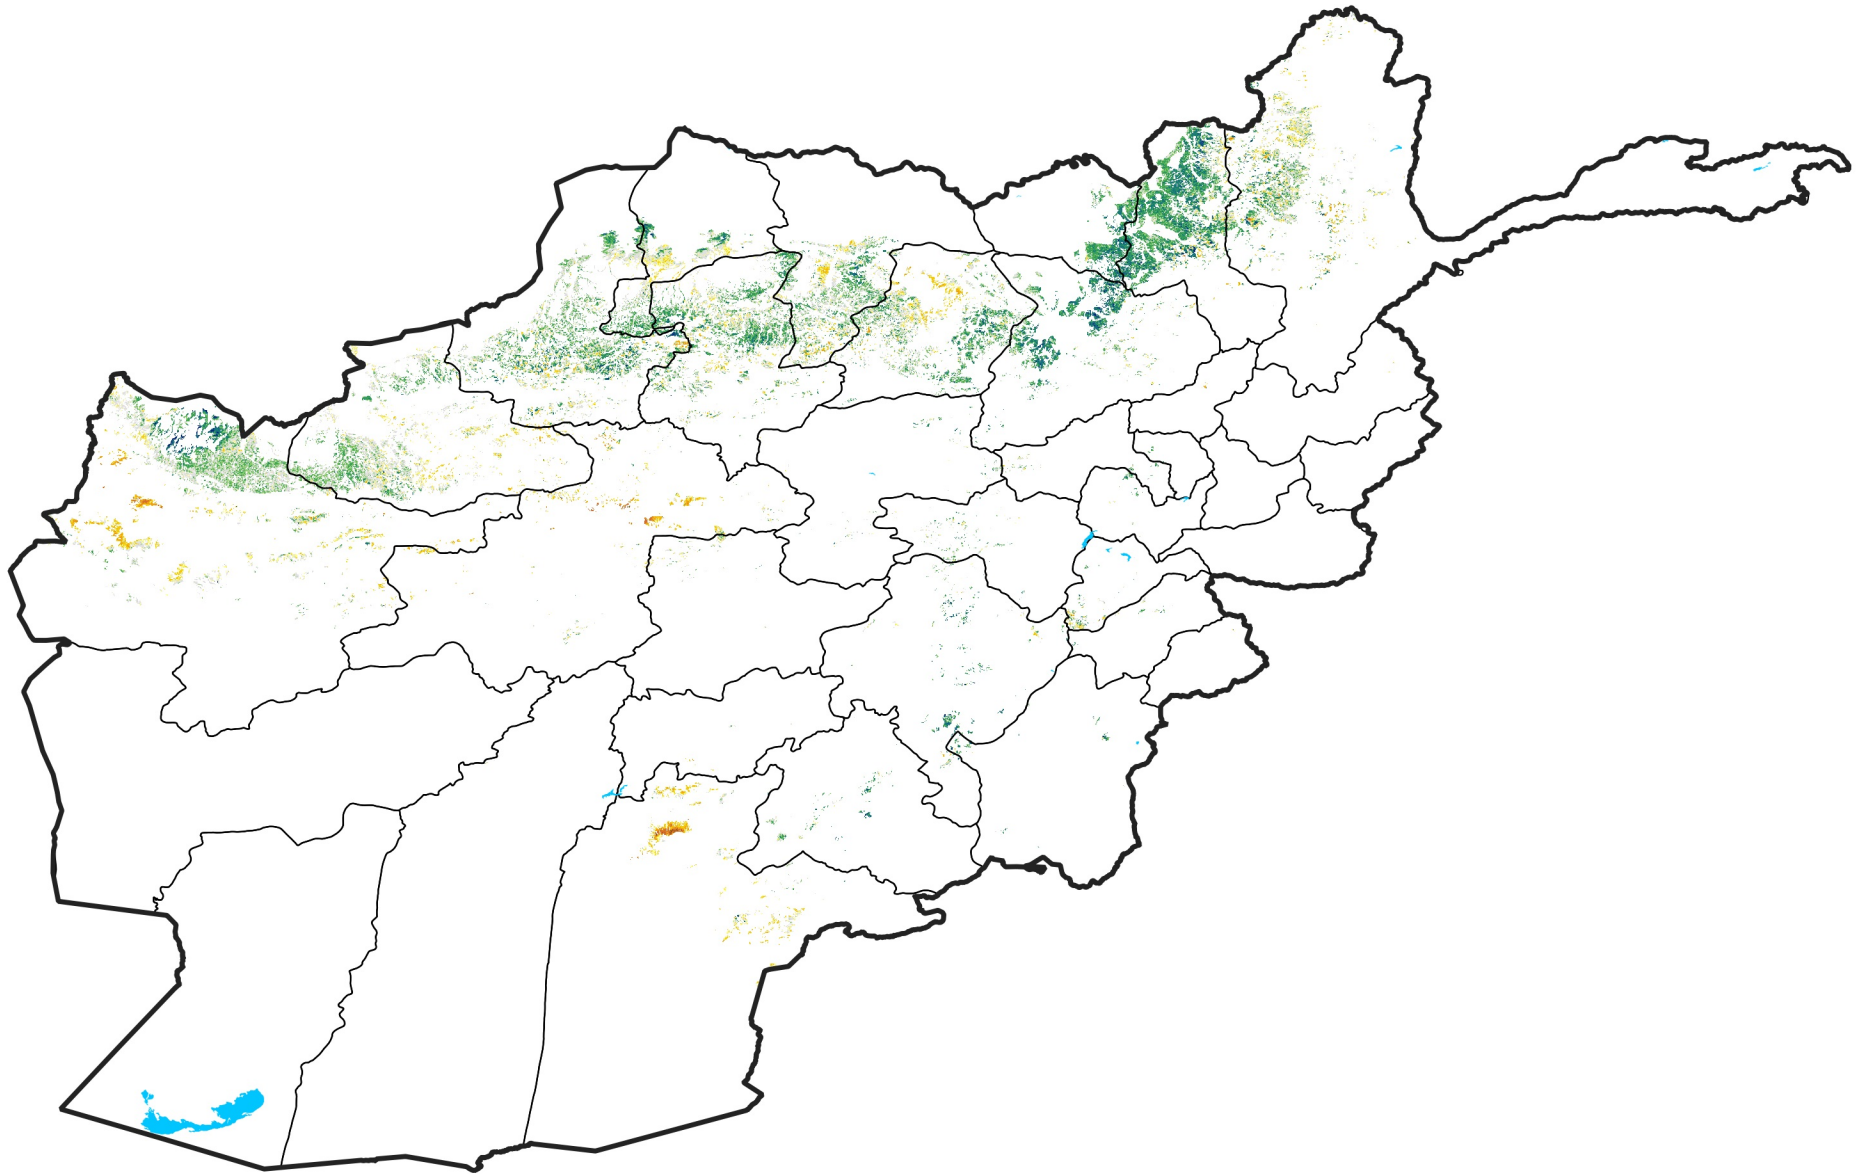

Afghanistan Rainfed Agricultural Areas

Percent of Mean NDVI

2013 / mean (2003 - 2022)

Period 17 / June 11 - 20, 2013

Percent of Normal