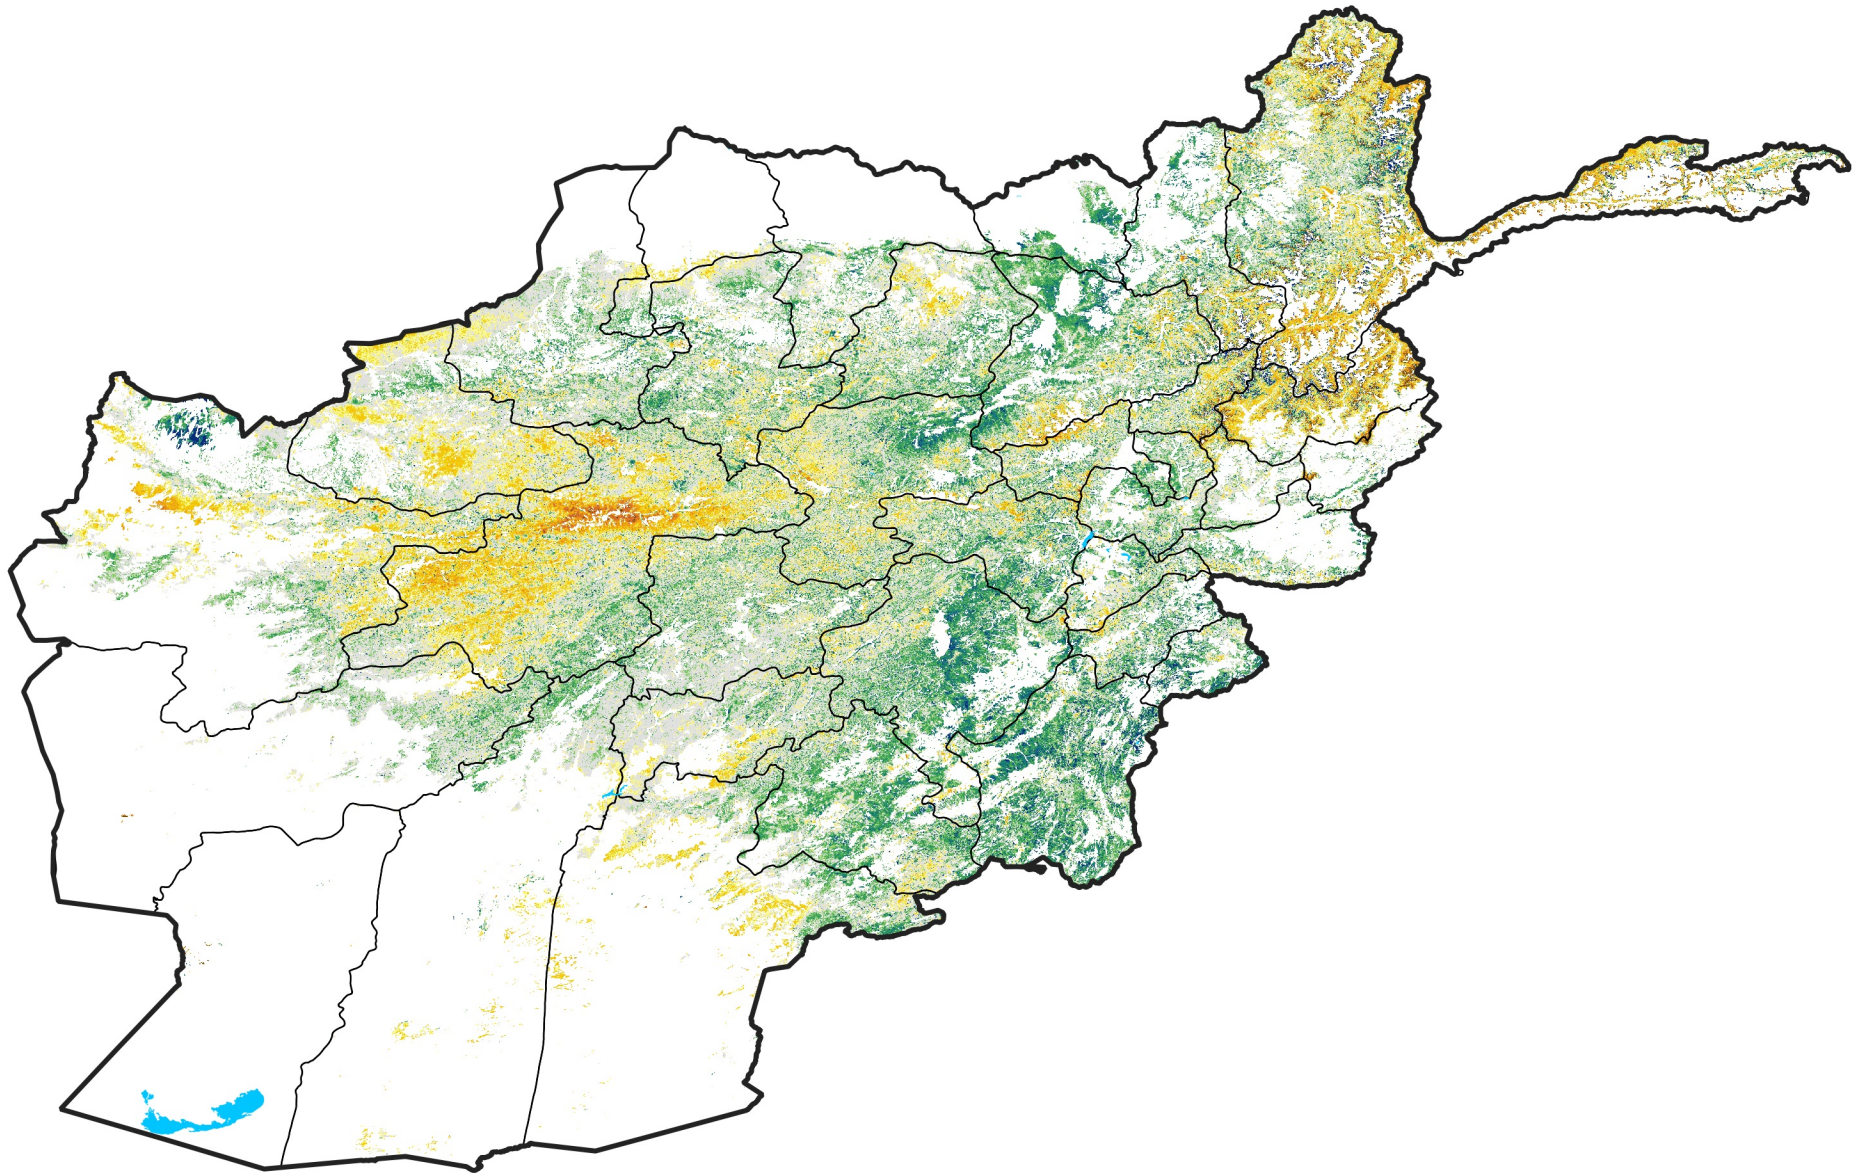

Afghanistan Rangeland Agricultural Areas

Percent of Mean NDVI

2013 / mean (2003 - 2022)

Period 17 / June 11 - 20, 2013

Percent of Normal